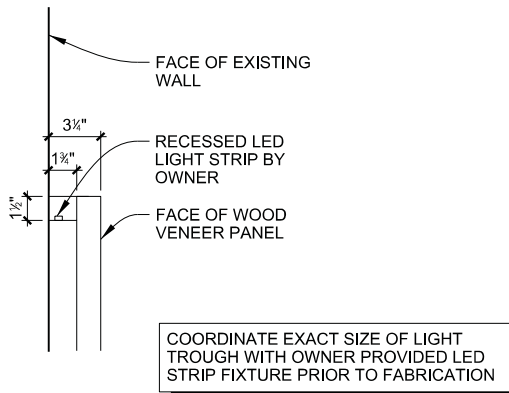

SECTION C - TOP OF PANEL