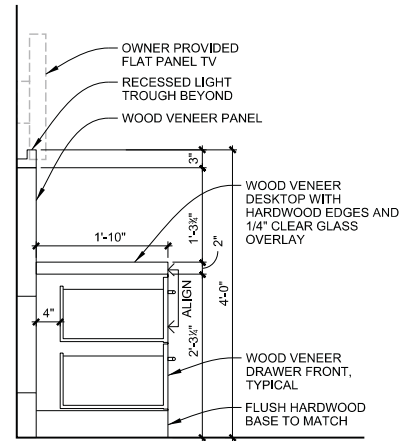

PLAN

COORDINATE EXACT SIZE AND LOCATION OF ALL OPENINGS AND CUTOUTS FOR EQUIPMENT, POWER AND DATA PRIOR TO FABRICATION

ELEVATION

SELSER SCHAEFER ARCHITECTS

Project Name: Cherokee Nation Entertainment
Cherokee Tower Renovation

SECTION A - DESK

SECTION B - DRAWERS

SECTION C - TOP OF PANEL

SECTION D - SIDE OF PANEL