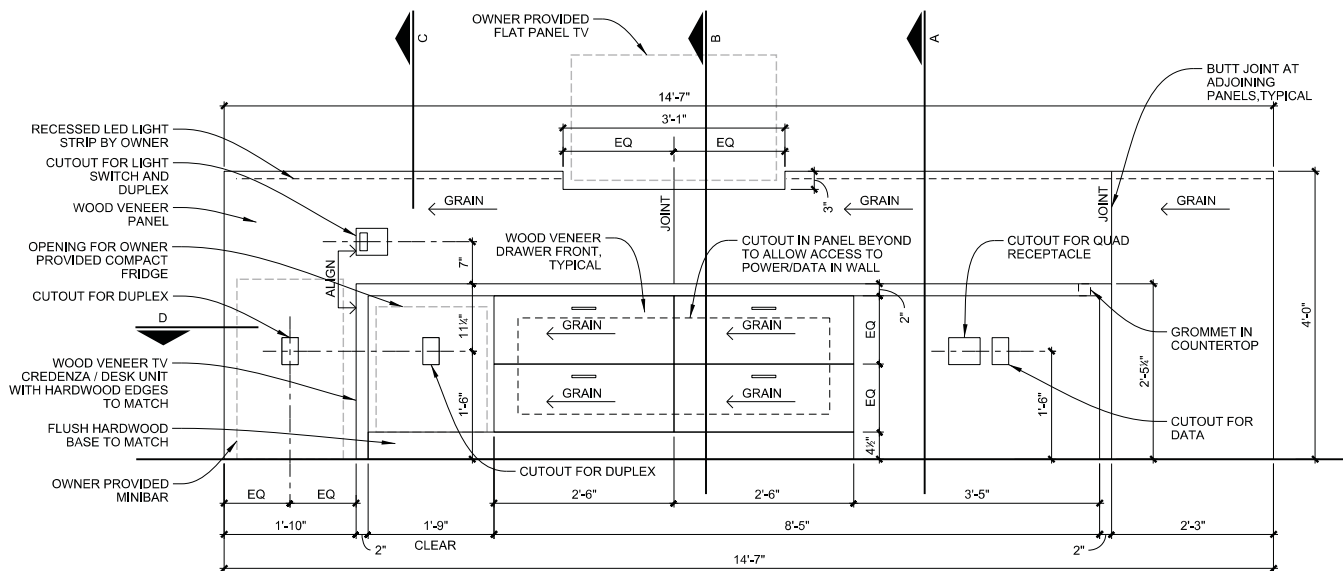

PLAN

COORDINATE EXACT SIZE AND LOCATION OF ALL OPENINGS AND CUTOUTS FOR EQUIPMENT, POWER AND DATA PRIOR TO FABRICATION

ELEVATION

SELSER SCHAEFER ARCHITECTS

Project Name: Cherokee Nation Entertainment
Cherokee Tower Renovation