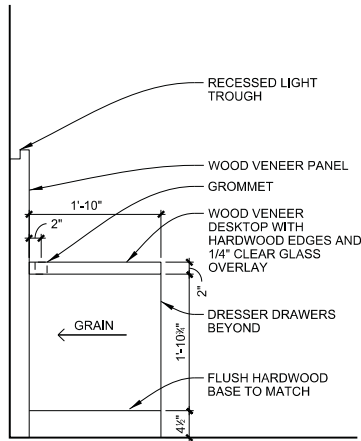

Core Material/Substrate: MDF

Drawer Pulls: Hafela #116.32.330, black zinc, center to center 96mm

Dimensions: Refer to attached drawings

***Note:** OPH = Opposite Hand
Refer to furniture plans for orientation of furniture piece

PLAN

COORDINATE EXACT SIZE AND LOCATION OF ALL OPENINGS AND CUTOUTS FOR EQUIPMENT, POWER AND DATA PRIOR TO FABRICATION

ELEVATION

SELSER SCHAEFER ARCHITECTS

Project Name: Cherokee Nation Entertainment
Cherokee Tower Renovation

SECTION A - DESK

SECTION B - DRAWERS

SECTION C - TOP OF PANEL

SECTION D - SIDE OF PANEL