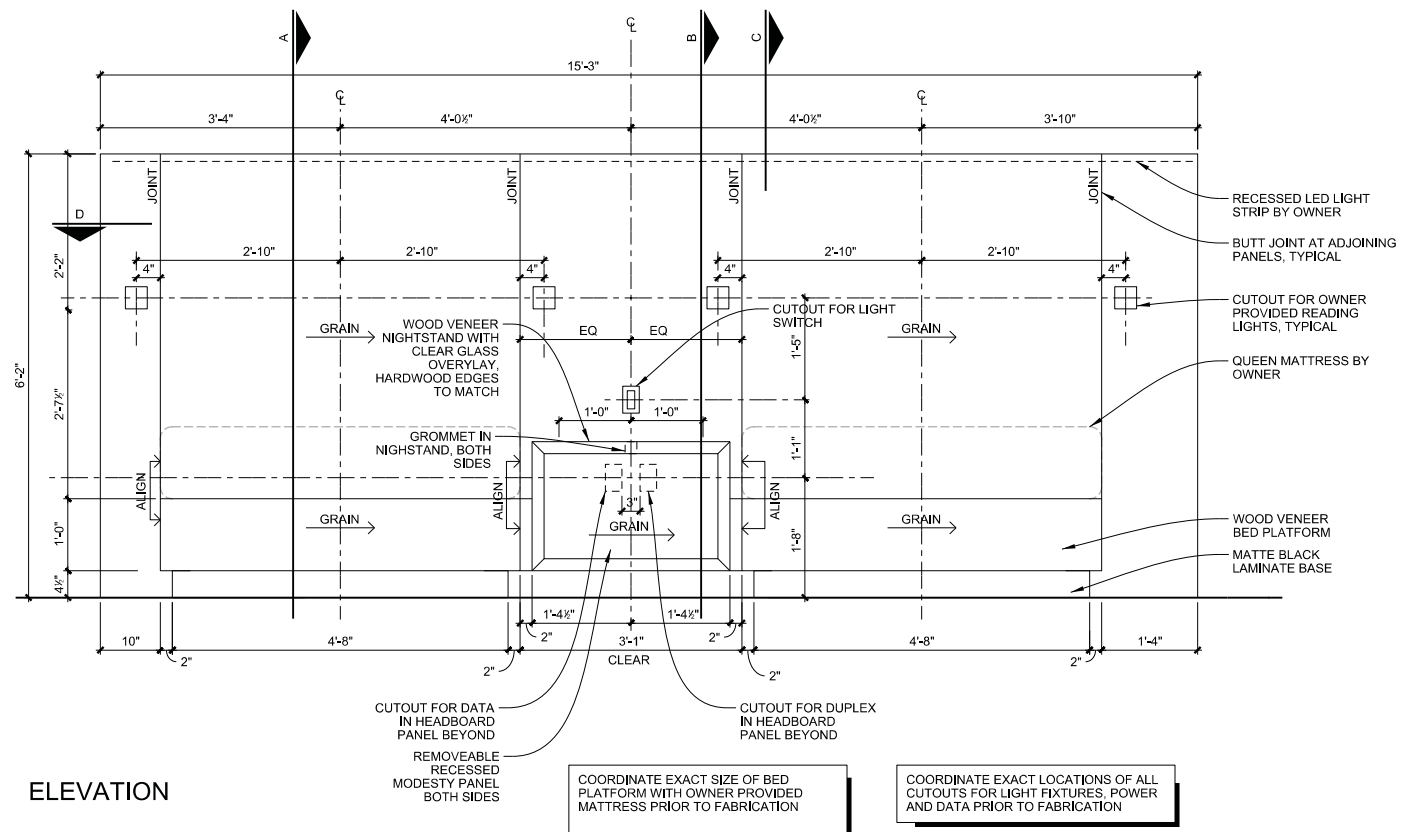

SELSER SCHAEFER ARCHITECTS

Project Name: Cherokee Nation Entertainment
Cherokee Tower Renovation

Item Number: FURN12

Issue Date: 10/2/13

Item Description: Furniture, Queen Bed Headboard & Bed Platform with Integral Nightstand

Revision(s): Issue 02

Area Name: ADA Double Queen

Item Pricing:	Total Quantity: 3
Manufacturer: Vaughan Benz	Source: N/A