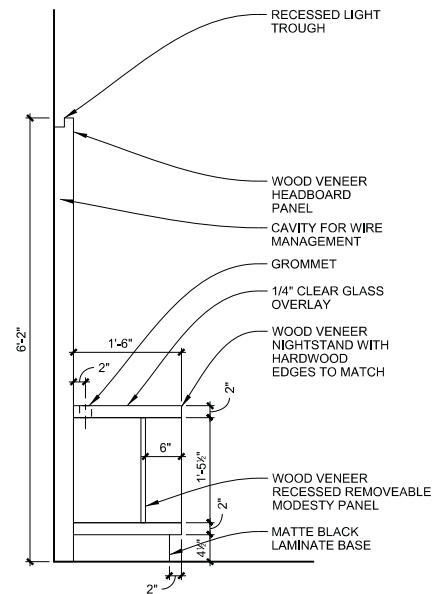

SECTION B - NIGHTSTAND