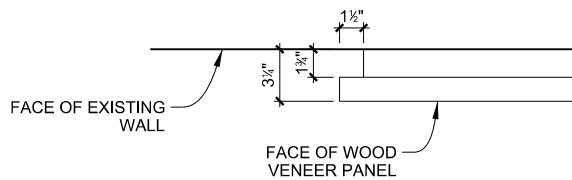

DETAIL D - SIDE OF PANEL