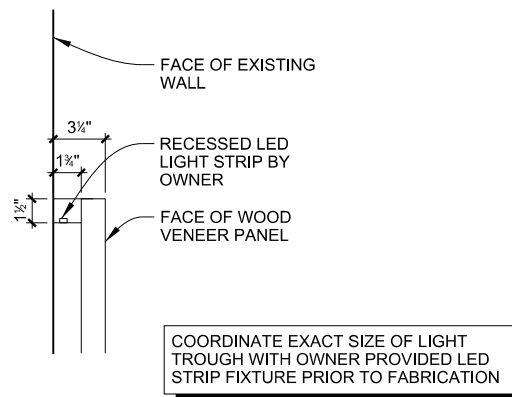

SELSER SCHAEFER ARCHITECTS

Project Name: Cherokee Nation Entertainment
Cherokee Tower Renovation

Item Number: FURN12

Issue Date: 10/2/13

Item Description: Furniture, Queen Bed Headboard & Bed
Platform with Integral Nightstand

Revision(s): Issue 02

Area Name: ADA Double Queen

Item Pricing:	Total Quantity: 3
Manufacturer: Vaughan Benz	Source: N/A

DETAIL C - TOP OF PANEL