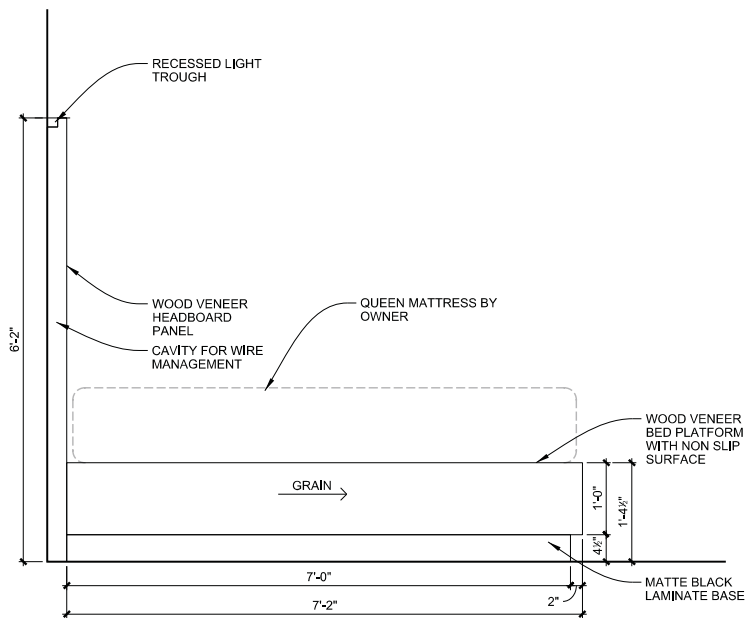

Item Number: FURN12

Issue Date: 10/2/13

Item Description: Furniture, Queen Bed Headboard & Bed Platform with Integral Nightstand

Revision(s): Issue 02

Area Name: ADA Double Queen

Item Pricing:	Total Quantity: 3
Manufacturer: Vaughan Benz	Source: N/A

SECTION A - BED

SECTION B - NIGHTSTAND

SELSER SCHAEFER ARCHITECTS

Project Name: Cherokee Nation Entertainment
Cherokee Tower Renovation

Item Number: FURN12

Issue Date: 10/2/13

Item Description: Furniture, Queen Bed Headboard & Bed
Platform with Integral Nightstand