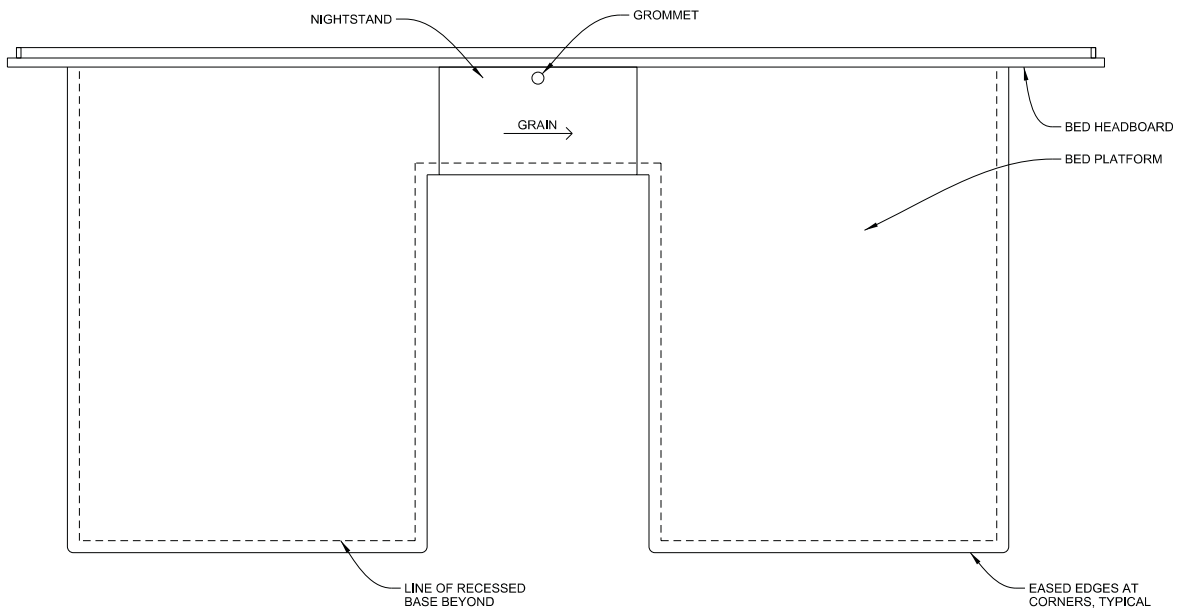

SELSER SCHAEFER ARCHITECTS

Project Name: Cherokee Nation Entertainment
Cherokee Tower Renovation

Item Number: FURN12

Issue Date: 10/2/13

Item Description: Furniture, Queen Bed Headboard & Bed
Platform with Integral Nightstand

Revision(s): Issue 02

Area Name: ADA Double Queen

Item Pricing:

Total Quantity: 3

Manufacturer: Vaughan Benz

Source: N/A

PLAN