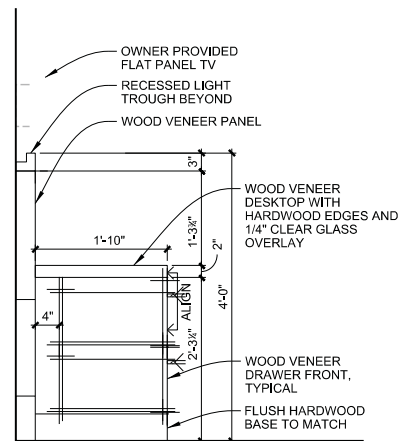

SECTION B - DRAWERS