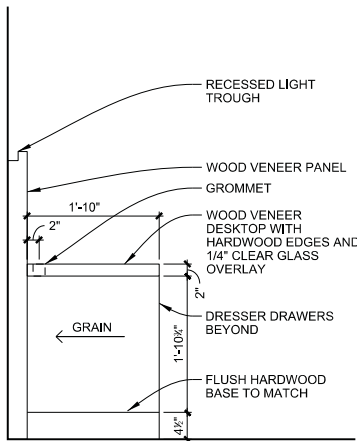

SELSER SCHAEFER ARCHITECTS

Project Name: Cherokee Nation Entertainment
Cherokee Tower Renovation

Item Number: FURN28
FURN28-OPH*

Issue Date: 10/2/13

Item Description: Furniture, TV Credenza with Integral
Desk and Wardrobe

Revision(s): Issue 02

Area Name: Deluxe King Mini Suite

Item Pricing:	Total Quantity: 2 (FURN28); 1 (FURN28-OPH)
Manufacturer: Vaughan Benz	Source: N/A

SECTION A - DESK