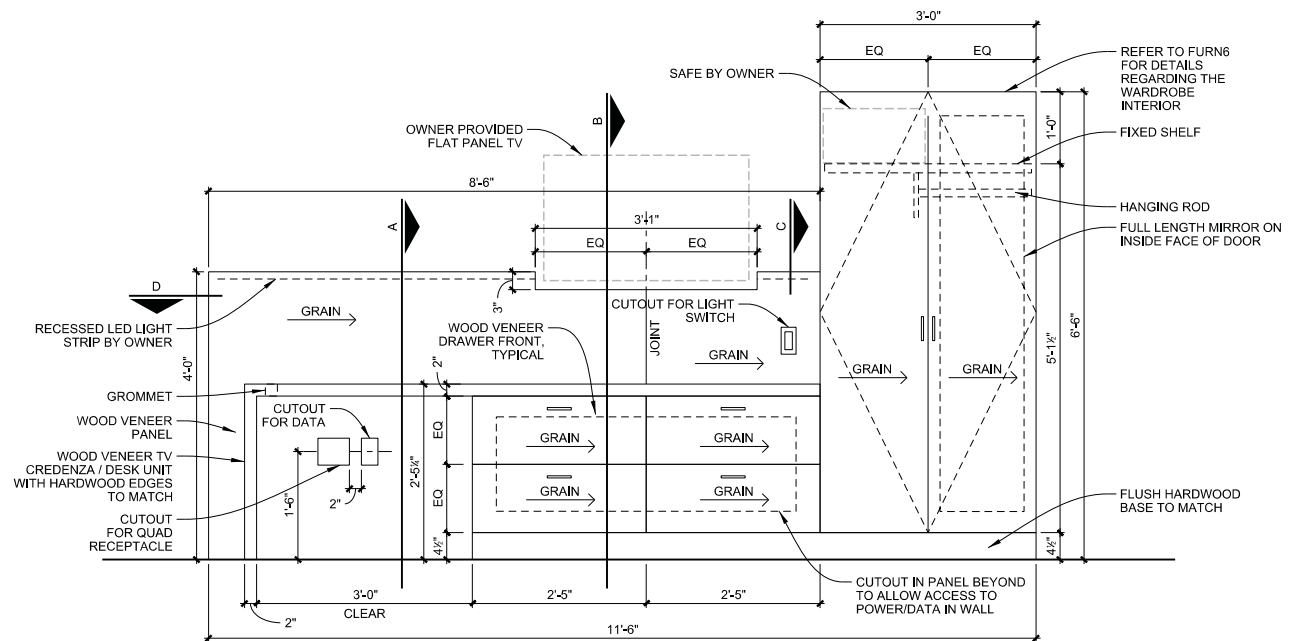

SELSER SCHAEFER ARCHITECTS

Project Name: Cherokee Nation Entertainment
Cherokee Tower Renovation

Item Number: FURN28
FURN28-OPH*

Issue Date: 10/2/13

Item Description: Furniture, TV Credenza with Integral
Desk and Wardrobe

Revision(s): Issue 02

Area Name: Deluxe King Mini Suite

Item Pricing:	Total Quantity: 2 (FURN28); 1 (FURN28-OPH)
Manufacturer: Vaughan Benz	Source: N/A

ELEVATION