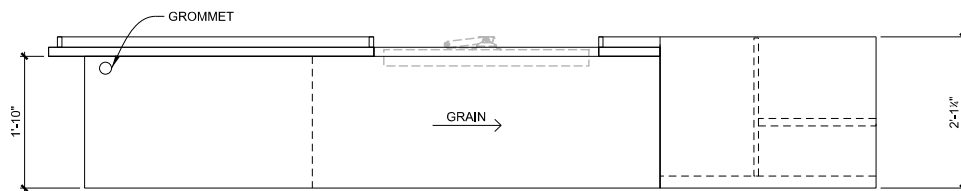

Item Number: FURN28
FURN28-OPH*

Issue Date: 10/2/13

Item Description: Furniture, TV Credenza with Integral
Desk and Wardrobe

Revision(s): Issue 02

Area Name: Deluxe King Mini Suite

| | |
|-----------------------------------|---|
| Item Pricing: | Total Quantity: 2 (FURN28); 1 (FURN28-OPH) |
| Manufacturer: Vaughan Benz | Source: N/A |