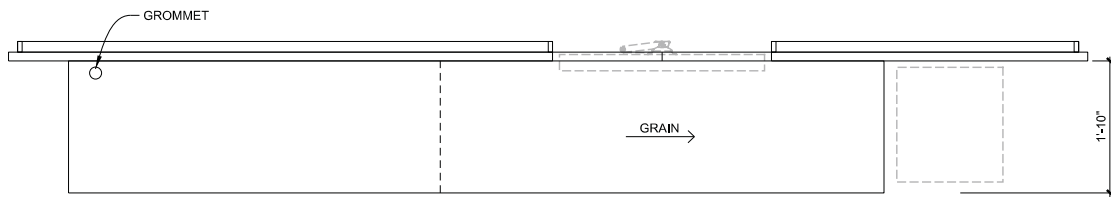

Area Name: Honeymoon Suite

| | |
|-----------------------------------|--------------------------|
| Item Pricing: | Total Quantity: 1 |
| Manufacturer: Vaughan Benz | Source: N/A |

PLAN

ELEVATION

SELSER SCHAEFER ARCHITECTS