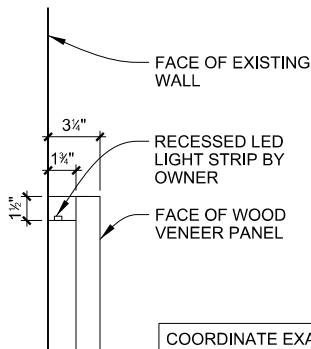

Item Pricing:

Total Quantity: 1

Manufacturer: Vaughan Benz

Source: N/A

SECTION A - DESK

SECTION B - DRAWERS

DETAIL C - TOP OF PANEL

COORDINATE EXACT SIZE OF LIGHT TROUGH WITH OWNER PROVIDED LED STRIP FIXTURE PRIOR TO FABRICATION

DETAIL D - SIDE OF PANEL