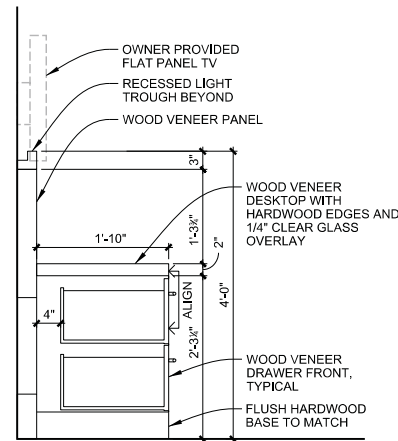

Item Pricing:

Total Quantity: 1

Manufacturer: Vaughan Benz

Source: N/A

SECTION A - DESK

SECTION B - DRAWERS

DETAIL C - TOP OF PANEL

COORDINATE EXACT SIZE OF LIGHT TROUGH WITH OWNER PROVIDED LED STRIP FIXTURE PRIOR TO FABRICATION

DETAIL D - SIDE OF PANEL