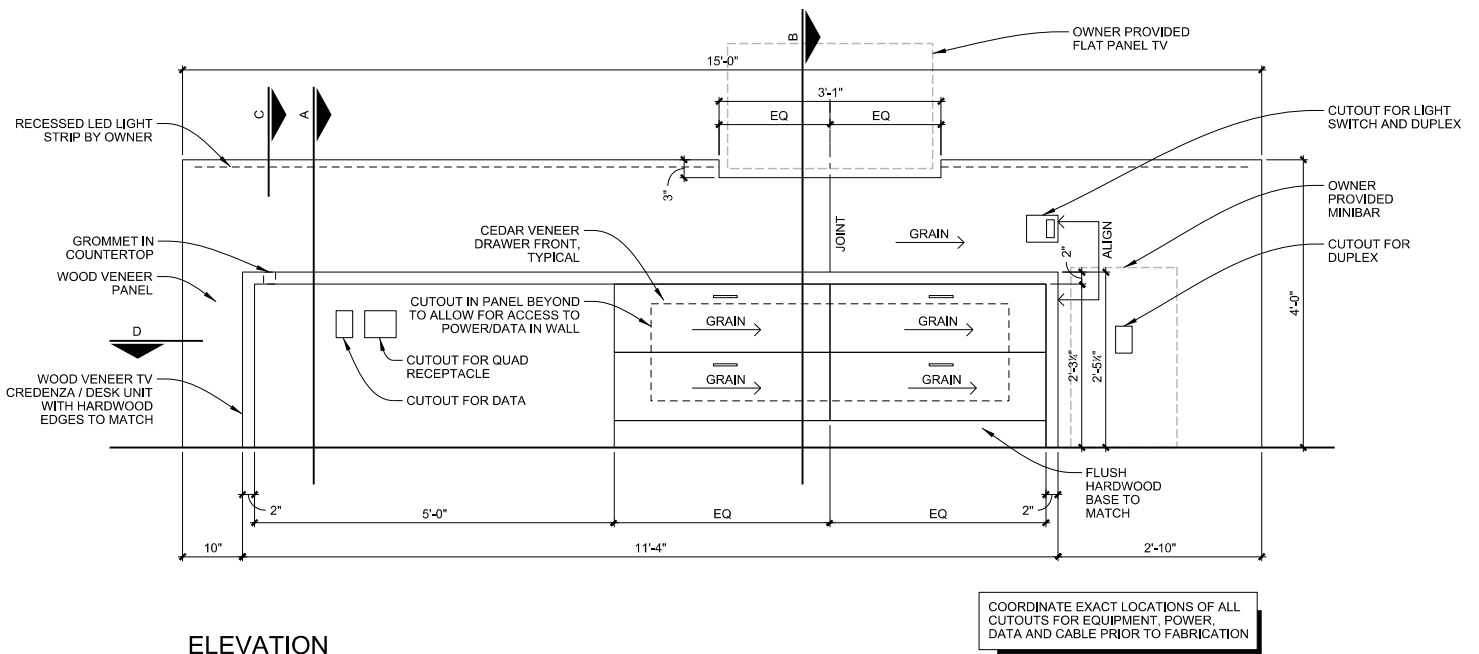

Area Name: Honeymoon Suite

| | |
|-----------------------------------|--------------------------|
| Item Pricing: | Total Quantity: 1 |
| Manufacturer: Vaughan Benz | Source: N/A |

PLAN

ELEVATION

SELSER SCHAEFER ARCHITECTS