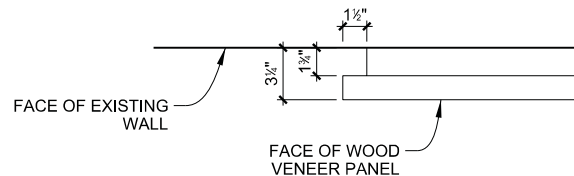

Item Pricing:

Total Quantity: 1

Manufacturer: Vaughan Benz

Source: N/A

SECTION A - DESK

SECTION B - DRAWERS

DETAIL C - TOP OF PANEL

COORDINATE EXACT SIZE OF LIGHT TROUGH WITH OWNER PROVIDED LED STRIP FIXTURE PRIOR TO FABRICATION