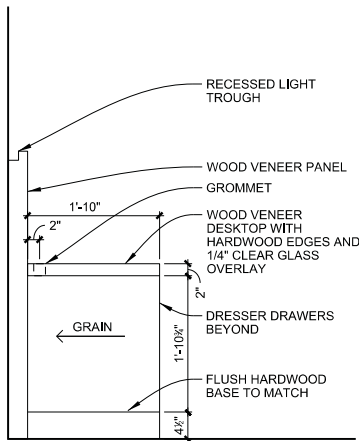

Core Material/Substrate: MDF

Drawer Pulls: Hafela #116.32.330, black zinc, center to center 96mm

Dimensions: Refer to attached drawings

Lead Time 12-16 Weeks after receipt of purchase order and deposit

Required Item(s) for Designer Approval Prior to Fabrication:

Area Name: Honeymoon Suite

| | |
|-----------------------------------|--------------------------|
| Item Pricing: | Total Quantity: 1 |
| Manufacturer: Vaughan Benz | Source: N/A |

PLAN

ELEVATION

SELSER SCHAEFER ARCHITECTS

Item Pricing:

Total Quantity: 1

Manufacturer: Vaughan Benz

Source: N/A

SECTION A - DESK

SECTION B - DRAWERS

DETAIL C - TOP OF PANEL

COORDINATE EXACT SIZE OF LIGHT TROUGH WITH OWNER PROVIDED LED STRIP FIXTURE PRIOR TO FABRICATION