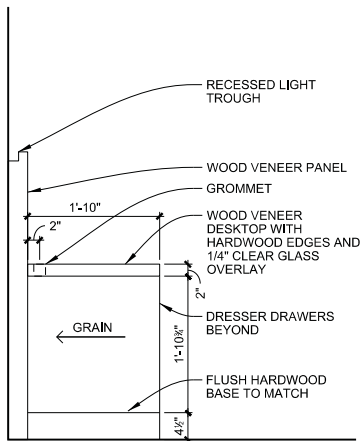

PLAN

ELEVATION

COORDINATE EXACT SIZE AND LOCATION OF ALL OPENINGS AND CUTOUTS FOR EQUIPMENT, POWER AND DATA PRIOR TO FABRICATION

SELSER SCHAEFER ARCHITECTS

Project Name: Cherokee Nation Entertainment
Cherokee Tower Renovation

SECTION A - DESK

SECTION B - DRAWERS

DETAIL C - TOP OF PANEL

COORDINATE EXACT SIZE OF LIGHT TROUGH WITH OWNER PROVIDED LED STRIP FIXTURE PRIOR TO FABRICATION

DETAIL D - TOP OF PANEL