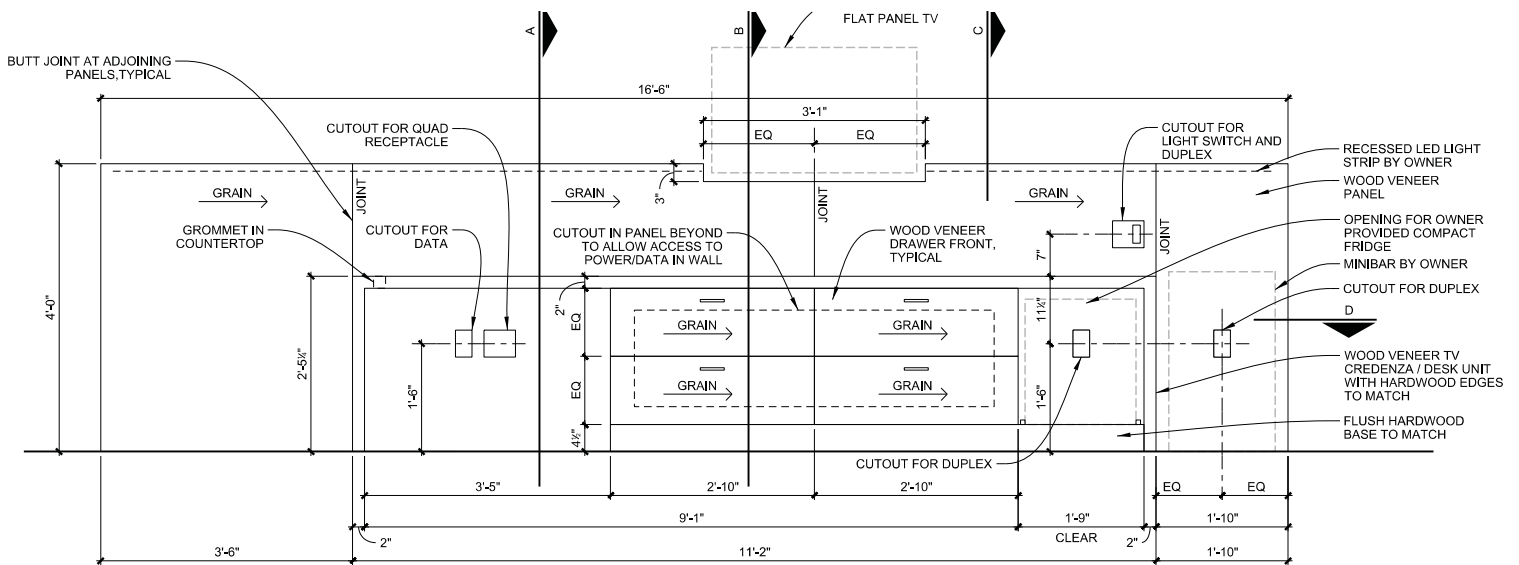

Instructions:

- Install per manufacturers recommendations.
- Provide hardware for wall mount installation for walnut veneer panels.

SELSER SCHAEFER ARCHITECTS

Project Name: Cherokee Nation Entertainment
Cherokee Tower Renovation

PLAN

ELEVATION

COORDINATE EXACT SIZE AND LOCATION OF ALL OPENINGS AND CUTOUTS FOR EQUIPMENT, POWER AND DATA PRIOR TO FABRICATION

SELSER SCHAEFER ARCHITECTS

Project Name: Cherokee Nation Entertainment
Cherokee Tower Renovation

SECTION A - DESK

SECTION B - DRAWERS

DETAIL C - TOP OF PANEL

COORDINATE EXACT SIZE OF LIGHT TROUGH WITH OWNER PROVIDED LED STRIP FIXTURE PRIOR TO FABRICATION

DETAIL D - TOP OF PANEL