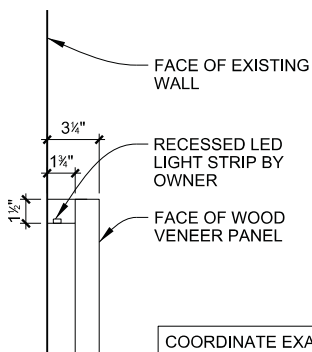

PLAN

ELEVATION

COORDINATE EXACT SIZE AND LOCATION OF ALL OPENINGS AND CUTOUTS FOR EQUIPMENT, POWER AND DATA PRIOR TO FABRICATION

SELSER SCHAEFER ARCHITECTS

Project Name: Cherokee Nation Entertainment
Cherokee Tower Renovation

SECTION A - DESK

SECTION B - DRAWERS

DETAIL C - TOP OF PANEL

COORDINATE EXACT SIZE OF LIGHT TROUGH WITH OWNER PROVIDED LED STRIP FIXTURE PRIOR TO FABRICATION

DETAIL D - TOP OF PANEL