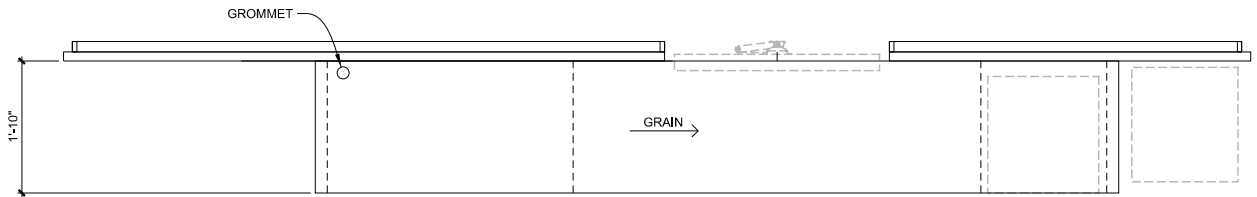

PLAN

ELEVATION

COORDINATE EXACT SIZE AND LOCATION OF ALL OPENINGS AND CUTOUTS FOR EQUIPMENT, POWER AND DATA PRIOR TO FABRICATION

SELSER SCHAEFER ARCHITECTS

Project Name: Cherokee Nation Entertainment
Cherokee Tower Renovation