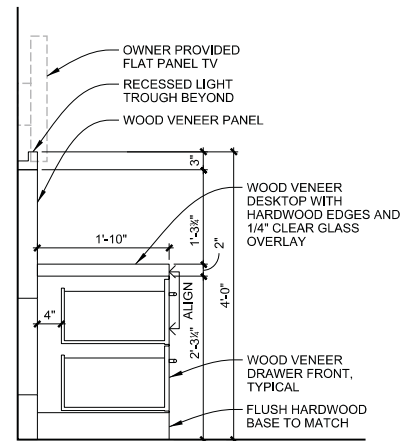

PLAN

ELEVATION

COORDINATE EXACT SIZE AND LOCATION OF ALL OPENINGS AND CUTOUTS FOR EQUIPMENT, POWER AND DATA PRIOR TO FABRICATION

SELSER SCHAEFER ARCHITECTS

Project Name: Cherokee Nation Entertainment
Cherokee Tower Renovation

SECTION A - DESK

SECTION B - DRAWERS

DETAIL C - TOP OF PANEL

COORDINATE EXACT SIZE OF LIGHT TROUGH WITH OWNER PROVIDED LED STRIP FIXTURE PRIOR TO FABRICATION

DETAIL D - TOP OF PANEL