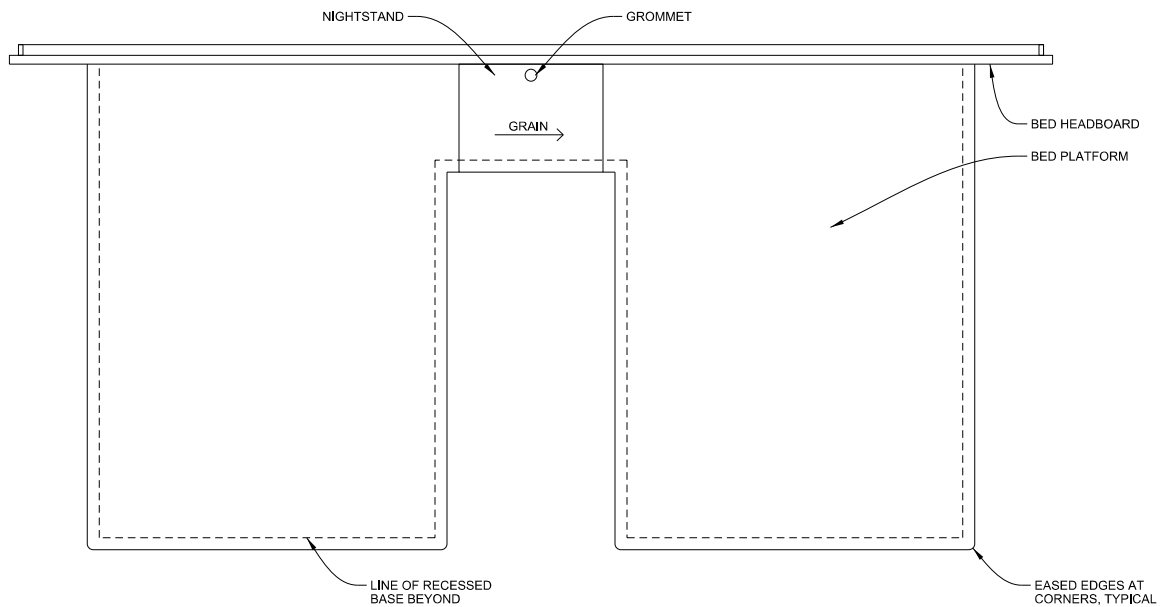

SELSER SCHAEFER ARCHITECTS

Project Name: Cherokee Nation Entertainment
Cherokee Tower Renovation

Item Number: FURN9

Issue Date: 10/2/13

Item Description: Furniture, Queen Bed Headboard & Bed
Platform with Integral Nightstand

Revision(s): Issue 02

Area Name: Standard Double Queen, Deluxe Double
Queen Suite, Deluxe Double Queen Mini
Suite, Deluxe Double Queen Suite
(conversion)

Item Pricing:	Total Quantity: 75
Manufacturer: Vaughan Benz	Source: N/A

PLAN