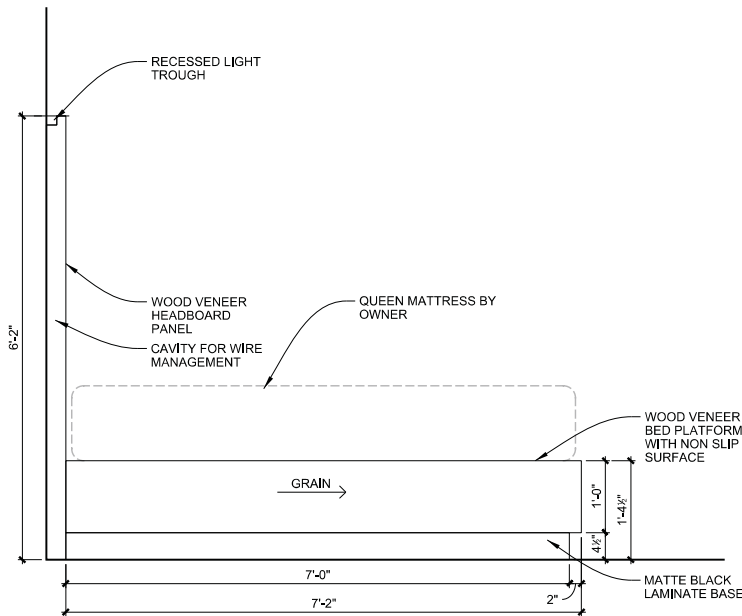

SELSER SCHAEFER ARCHITECTS

Project Name: Cherokee Nation Entertainment
Cherokee Tower Renovation

Item Number: FURN9

Issue Date: 10/2/13

Item Description: Furniture, Queen Bed Headboard & Bed Platform with Integral Nightstand

Revision(s): Issue 02

Area Name: Standard Double Queen, Deluxe Double Queen Suite, Deluxe Double Queen Mini Suite, Deluxe Double Queen Suite (conversion)

Item Pricing:	Total Quantity: 75
Manufacturer: Vaughan Benz	Source: N/A

COORDINATE EXACT SIZE OF BED PLATFORM WITH OWNER PROVIDED MATTRESS PRIOR TO FABRICATION

SECTION A - BED

SECTION B - NIGHTSTAND