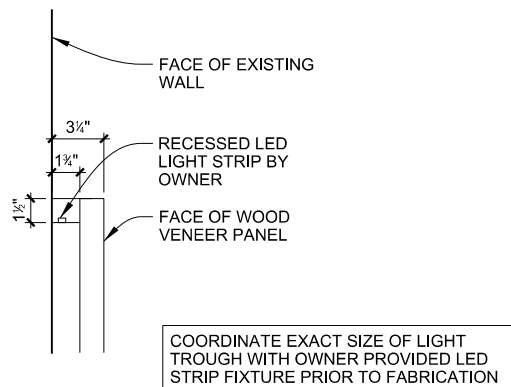

SELSER SCHAEFER ARCHITECTS

Project Name: Cherokee Nation Entertainment
Cherokee Tower Renovation

Item Number: FURN9

Issue Date: 10/2/13

Item Description: Furniture, Queen Bed Headboard & Bed
Platform with Integral Nightstand

Revision(s): Issue 02

Area Name: Standard Double Queen, Deluxe Double
Queen Suite, Deluxe Double Queen Mini
Suite, Deluxe Double Queen Suite
(conversion)

Item Pricing:

Total Quantity: 75

Manufacturer: Vaughan Benz

Source: N/A

DETAIL C - TOP OF PANEL