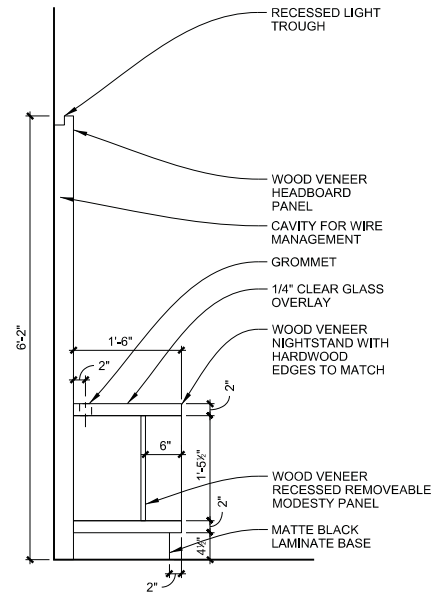

SELSER SCHAEFER ARCHITECTS

Project Name: Cherokee Nation Entertainment
Cherokee Tower Renovation

Item Number: FURN9

Issue Date: 10/2/13

Item Description: Furniture, Queen Bed Headboard & Bed Platform with Integral Nightstand

Revision(s): Issue 02

Area Name: Standard Double Queen, Deluxe Double Queen Suite, Deluxe Double Queen Mini Suite, Deluxe Double Queen Suite (conversion)

Item Pricing:	Total Quantity: 75
Manufacturer: Vaughan Benz	Source: N/A

COORDINATE EXACT SIZE OF BED PLATFORM WITH OWNER PROVIDED MATTRESS PRIOR TO FABRICATION

SECTION A - BED

SECTION B - NIGHTSTAND