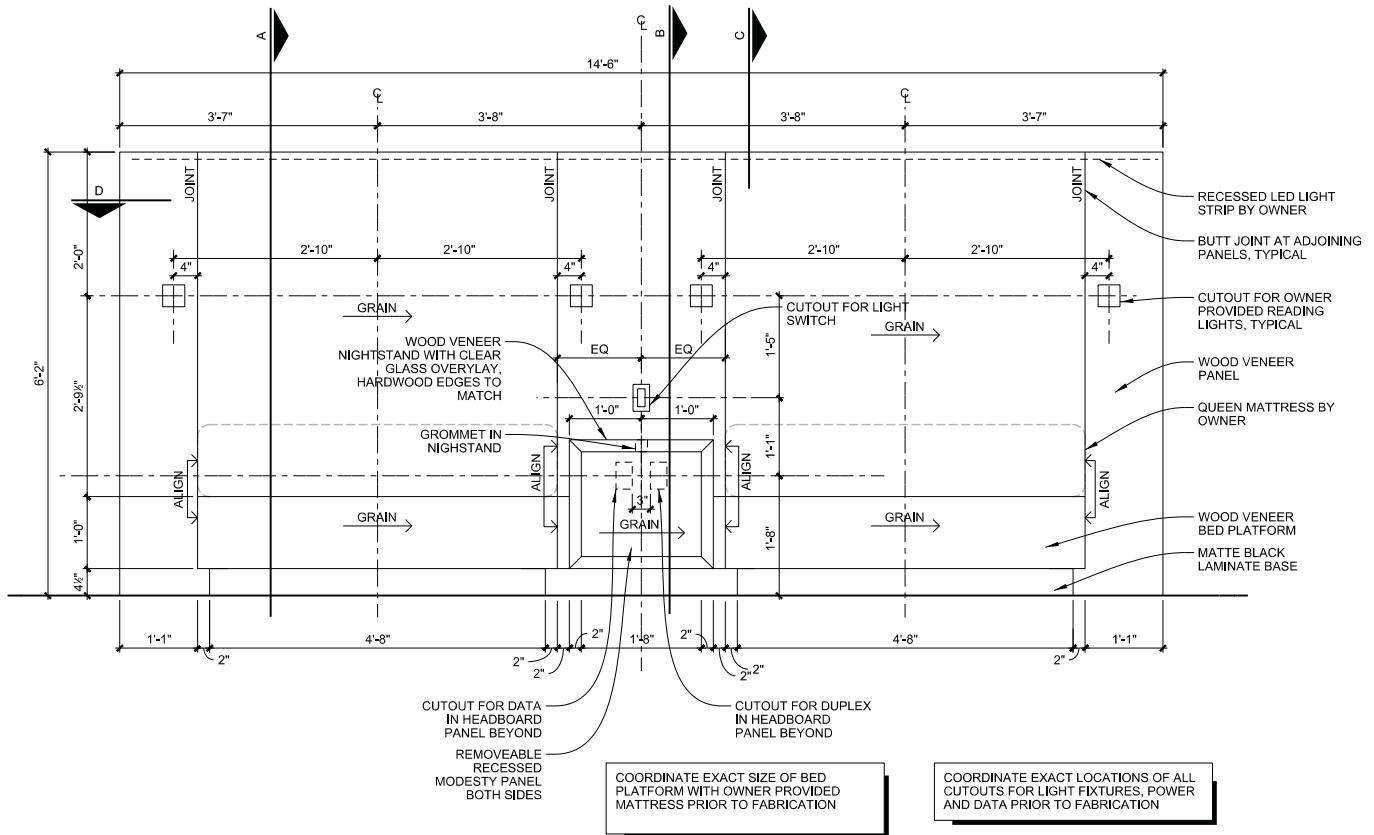

SELSER SCHAEFER ARCHITECTS

Project Name: Cherokee Nation Entertainment
Cherokee Tower Renovation

Item Number: FURN9

Issue Date: 10/2/13

Item Description: Furniture, Queen Bed Headboard & Bed Platform with Integral Nightstand

Revision(s): Issue 02

Area Name: Standard Double Queen, Deluxe Double Queen Suite, Deluxe Double Queen Mini Suite, Deluxe Double Queen Suite (conversion)

Item Pricing:

Total Quantity: 75

Manufacturer: Vaughan Benz

Source: N/A

ELEVATION