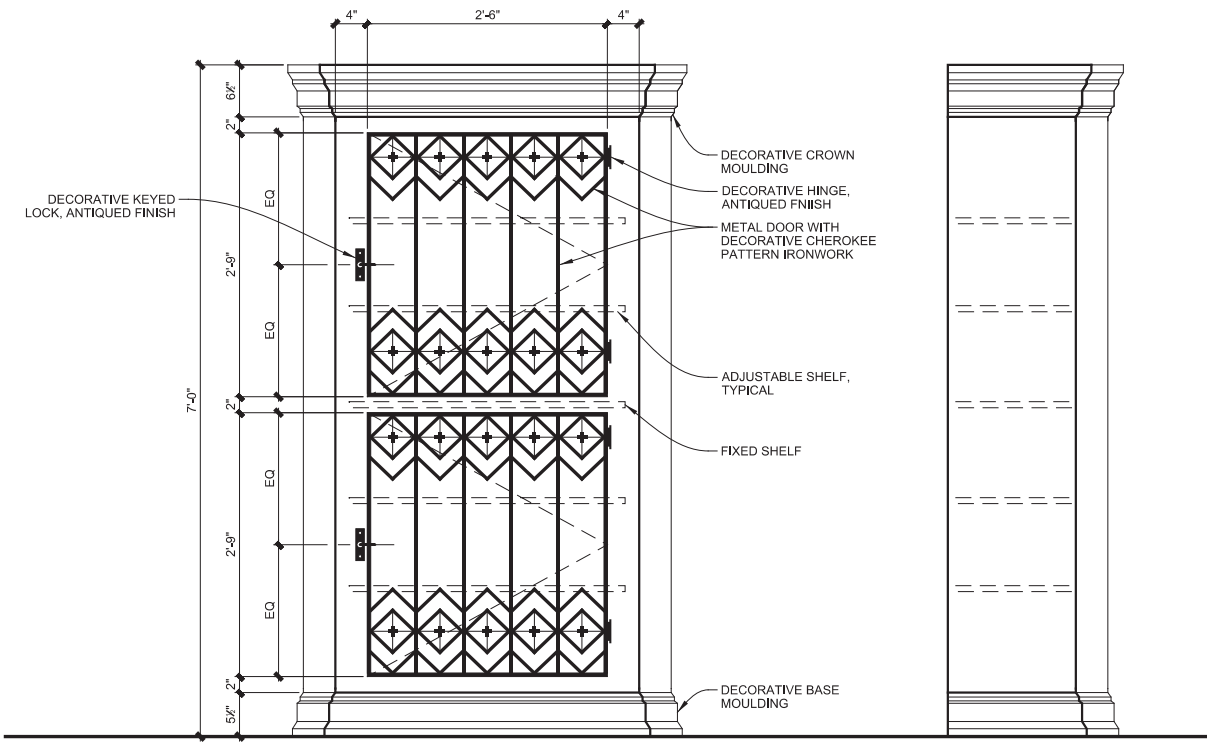

Exterior Finish: Rustic Black
Interior Finish: English Pine

Dimensions: 48"W x 18"D x 84"H Overall

Lead Time 8-10 weeks after approval of shop drawings

Required Item(s) for Designer Approval Prior to Fabrication:

Item Number: CS-FURN13

Issue Date: 10/2/13

Item Description: Lit Display Cabinet

Revision(s): Issue 02

Area Name: Chief's Suite

Item Pricing:	Total Quantity: 1
Manufacturer: Royal Custom Designs	Source: Chip Norton Enterprises

FRONT ELEVATION

SIDE ELEVATION

PLAN

SELSE SCHAEFER ARCHITECTS

Project Name: Cherokee Nation Entertainment
Cherokee Tower Renovation

Item Number: CS-FURN13

Issue Date: 10/2/13

Item Description: Lit Display Cabinet