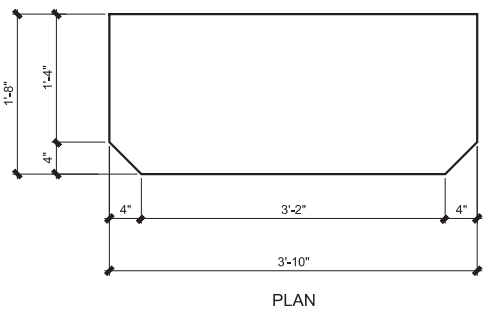

SELSER SCHAEFER ARCHITECTS

Project Name: Cherokee Nation Entertainment
Cherokee Tower Renovation

Item Number: CS-FURN13

Issue Date: 10/2/13

Item Description: Lit Display Cabinet

Revision(s): Issue 02

Area Name: Chief's Suite

Item Pricing:	Total Quantity: 1
Manufacturer: Royal Custom Designs	Source: Chip Norton Enterprises

PLAN