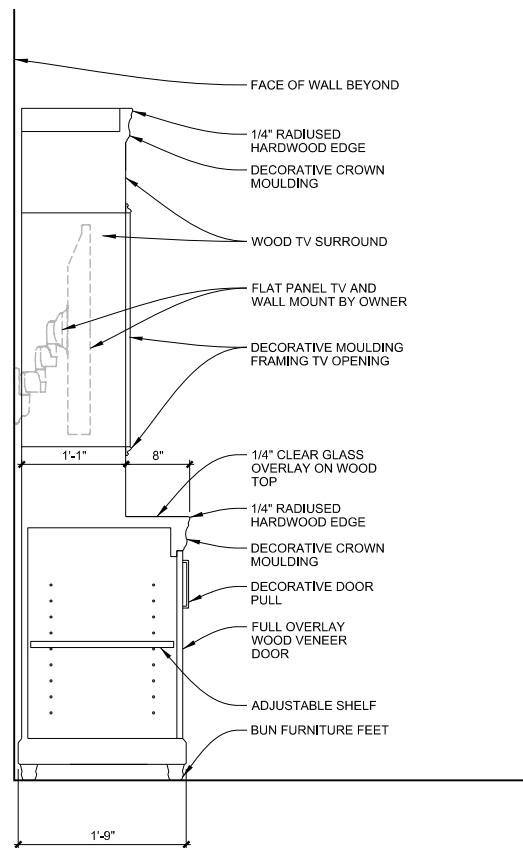

Dimensions: 69"W x 21"D x 84"H Overall*

Drawer Pulls: Rocky Mountain Hardware, Sash Pull CK311, 6" C-to-C, silicone bronze dark patina

***Note:** In order to fit in elevator cabs and through doorways, furniture piece will need to be fabricated into modular components that can be assembled onsite. Shop drawings shall indicate the modularity of the overall unit.

Item Number: CS-FURN14

Issue Date: 10/2/13

Item Description: TV Console

Revision(s): Issue 02

Area Name: Chief's Suite Living Room

Item Pricing:	Total Quantity: 1
Manufacturer: Royal Custom Designs	Source: Chip Norton Enterprises