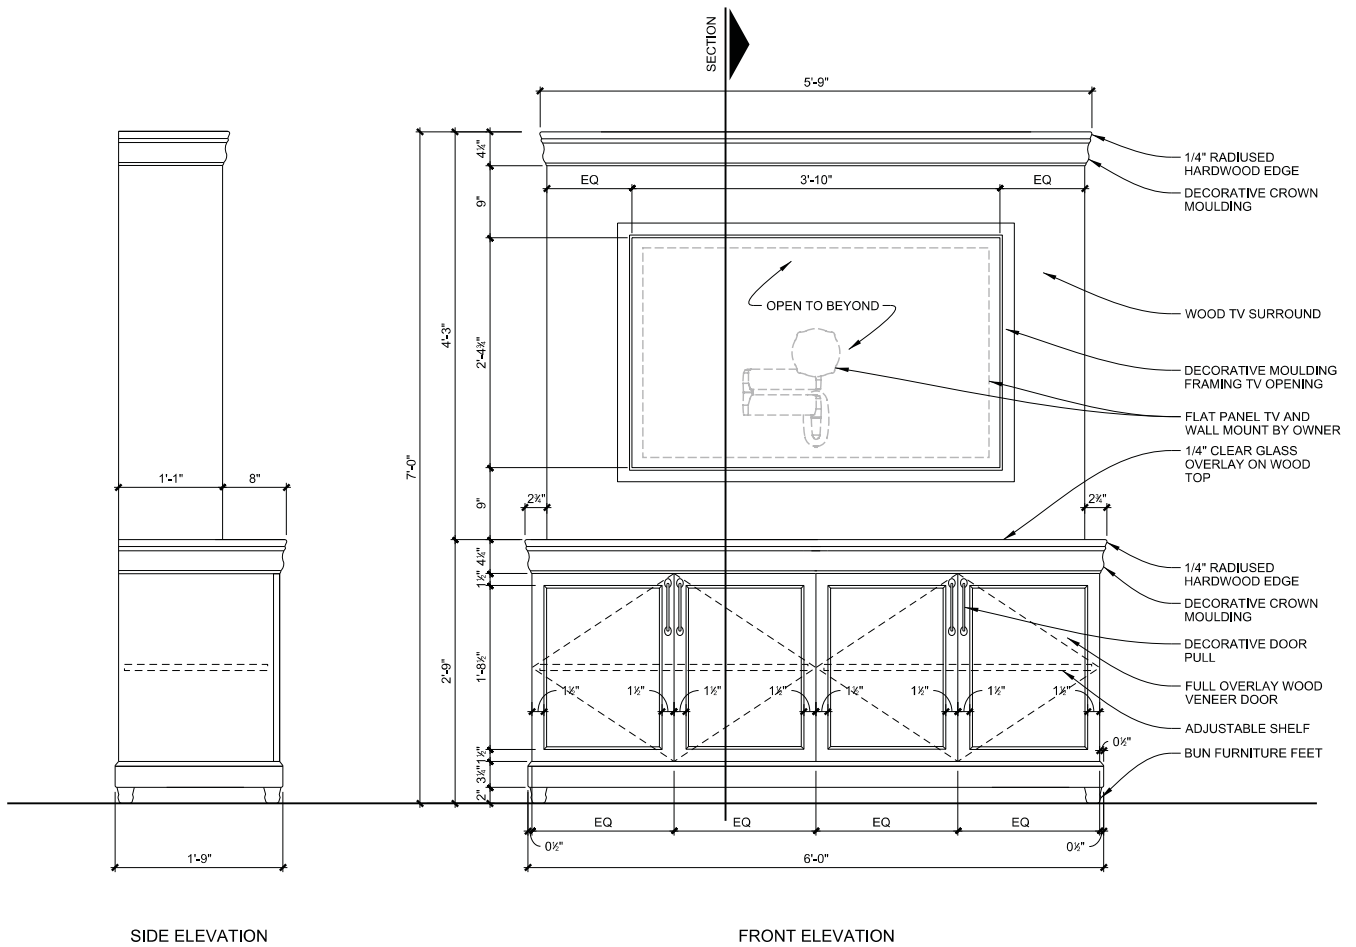

SELSE SCHAEFER ARCHITECTS

Project Name: Cherokee Nation Entertainment
Cherokee Tower Renovation

Item Number: CS-FURN14

Issue Date: 10/2/13

Item Description: TV Console

Revision(s): Issue 02

Area Name: Chief's Suite Living Room

Item Pricing:	Total Quantity: 1
Manufacturer: Royal Custom Designs	Source: Chip Norton Enterprises