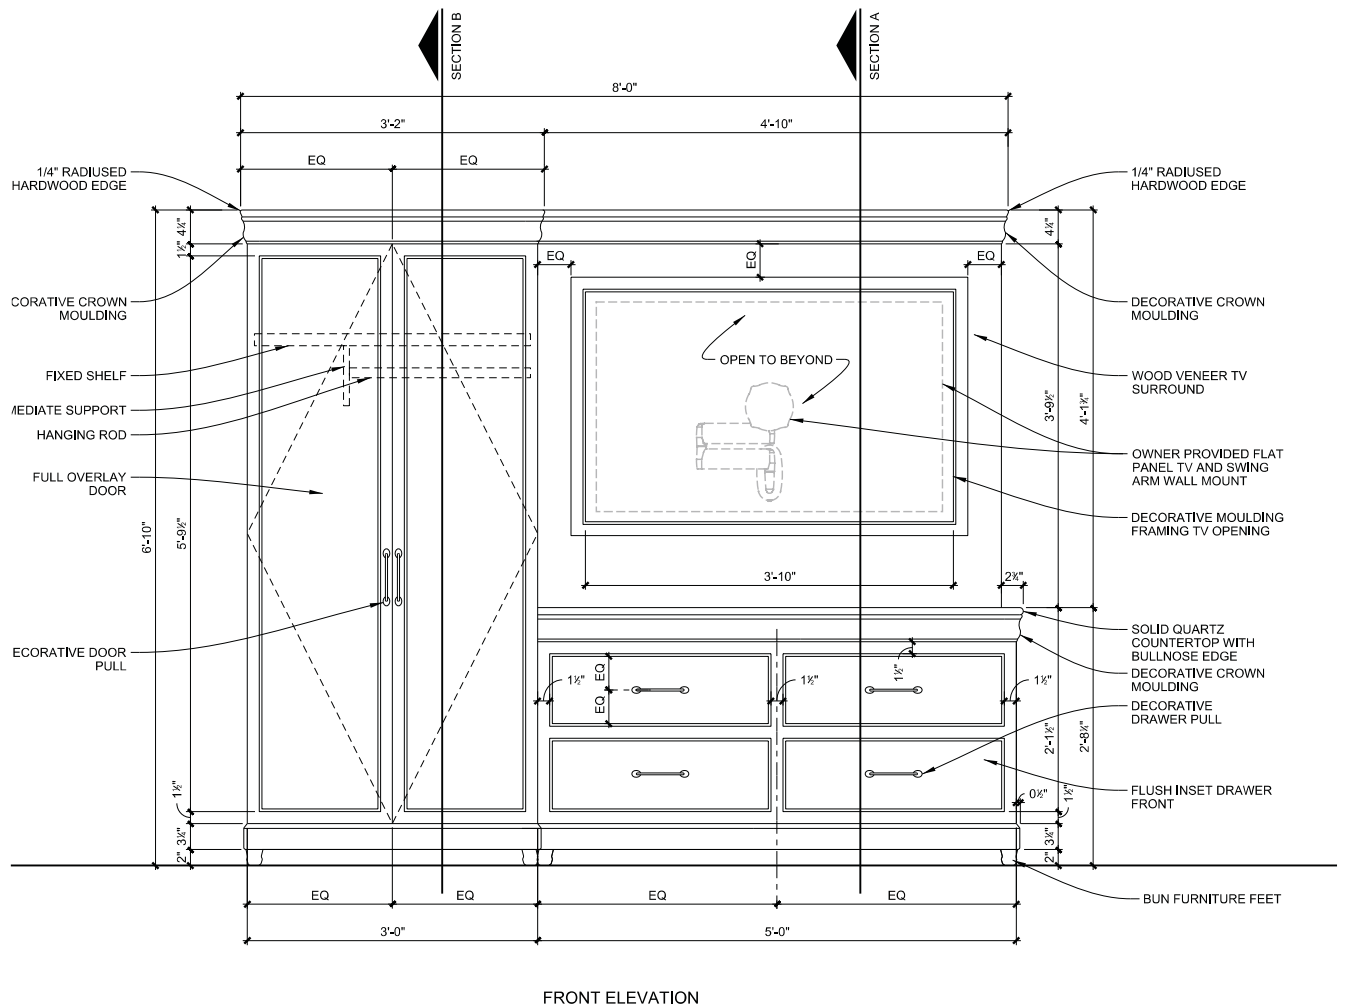

Description: Combination wardrobe/dresser unit with integral wood TV surround. Wardrobe has (2) full overlay doors with fixed shelf and hanging rod. Inset full length mirror on inside face of single wardrobe door. Dresser has (4) flush inset drawers with undermount self closing slides. Design based around Bernhardt Hospitality Bon Maison line.

Dimensions: 96"W x 26"D x 82"H Overall*

Drawer Pulls: Rocky Mountain Hardware, Sash Pull CK311, 6" C-to-C, silicone bronze dark patina

***Note:** In order to fit in elevator cabs and through doorways, furniture piece will need to be fabricated into modular components that can be assembled onsite. Shop drawings shall indicate the modularity of the overall unit.

Instructions:

- Install per manufacturers recommendations.

SELSER SCHAEFER ARCHITECTS

Project Name: Cherokee Nation Entertainment
Cherokee Tower Renovation

Item Number: CS-FURN17

Issue Date: 10/2/13

Item Description: Wardrobe / Dresser / TV Console

Revision(s): Issue 02

Area Name: Chief's Suite King Bedroom

Item Pricing:	Total Quantity: 1
Manufacturer: Royal Custom Designs	Source: Chip Norton Enterprises

SELSER SCHAEFER ARCHITECTS

Project Name: Cherokee Nation Entertainment
Cherokee Tower Renovation