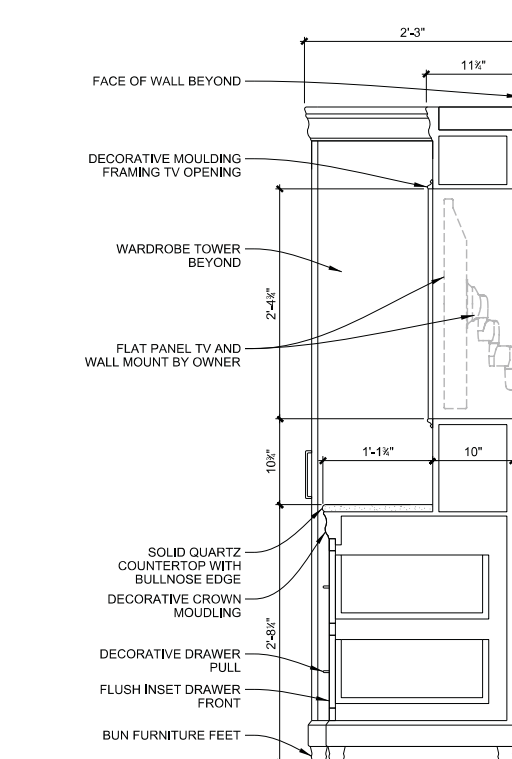

Description: Combination wardrobe/dresser unit with integral wood TV surround. Wardrobe has (2) full overlay doors with fixed shelf and hanging rod. Inset full length mirror on inside face of single wardrobe door. Dresser has (4) flush inset drawers with undermount self closing slides. Design based around Bernhardt Hospitality Bon Maison line.

Dimensions: 96"W x 26"D x 82"H Overall*

Drawer Pulls: Rocky Mountain Hardware, Sash Pull CK311, 6" C-to-C, silicone bronze dark patina

***Note:** In order to fit in elevator cabs and through doorways, furniture piece will need to be fabricated into modular components that can be assembled onsite. Shop drawings shall indicate the modularity of the overall unit.

Item Number: CS-FURN17

Issue Date: 10/2/13

Item Description: Wardrobe / Dresser / TV Console

Revision(s): Issue 02

Area Name: Chief's Suite King Bedroom

Item Pricing:	Total Quantity: 1
Manufacturer: Royal Custom Designs	Source: Chip Norton Enterprises