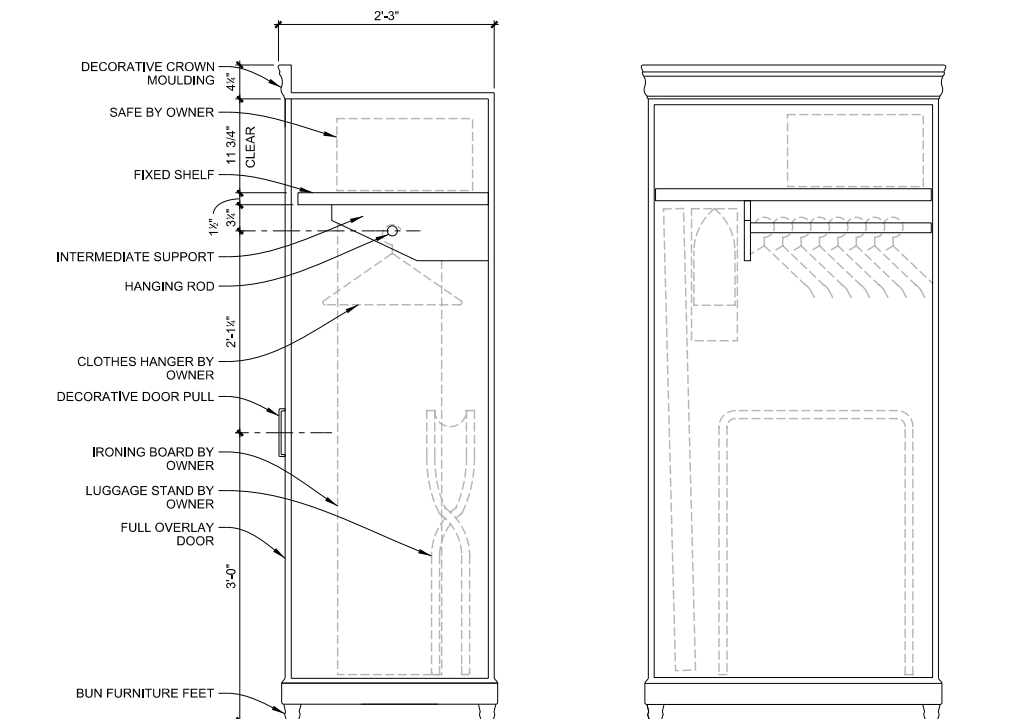

Dimensions: 96"W x 26"D x 82"H Overall*

Drawer Pulls: Rocky Mountain Hardware, Sash Pull CK311, 6" C-to-C, silicone bronze dark patina

***Note:** In order to fit in elevator cabs and through doorways, furniture piece will need to be fabricated into modular components that can be assembled onsite. Shop drawings shall indicate the modularity of the overall unit.

SECTION A

SELSER SCHAEFER ARCHITECTS

Project Name: Cherokee Nation Entertainment
Cherokee Tower Renovation

Item Number: CS-FURN17

Issue Date: 10/2/13

Item Description: Wardrobe / Dresser / TV Console

Revision(s): Issue 02

Area Name: Chief's Suite King Bedroom

Item Pricing:

Total Quantity: 1

Manufacturer: Royal Custom Designs

Source: Chip Norton Enterprises

SELSER SCHAEFER ARCHITECTS

Project Name: Cherokee Nation Entertainment
Cherokee Tower Renovation