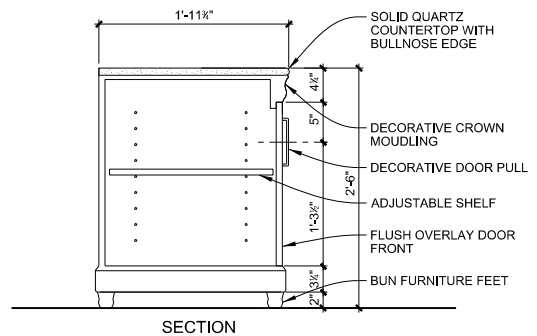

Description: Mini Bar / Desk / TV Console. (4) full overlay doors. (1) opening for owner provided mini fridge. (1) 2" diameter grommet in desktop. Design based around Bernhardt Hospitality Bon Maison line.

Dimensions: 126.5"W x 24"D x 30"H Overall*

Drawer Pulls: Rocky Mountain Hardware, Sash Pull CK311, 6" C-to-C, silicone bronze dark patina

***Note:** In order to fit in elevator cabs and through doorways, furniture piece will need to be fabricated into modular components that can be assembled onsite. Shop drawings shall indicate the modularity of the overall unit.

Revision(s): Issue 02

Area Name: Chief's Suite Double Queen Bedroom

Item Pricing:

Total Quantity: 1

Manufacturer: Royal Custom Designs

Source: Chip Norton Enterprises

SELSER SCHAEFER ARCHITECTS

Project Name: Cherokee Nation Entertainment
Cherokee Tower Renovation