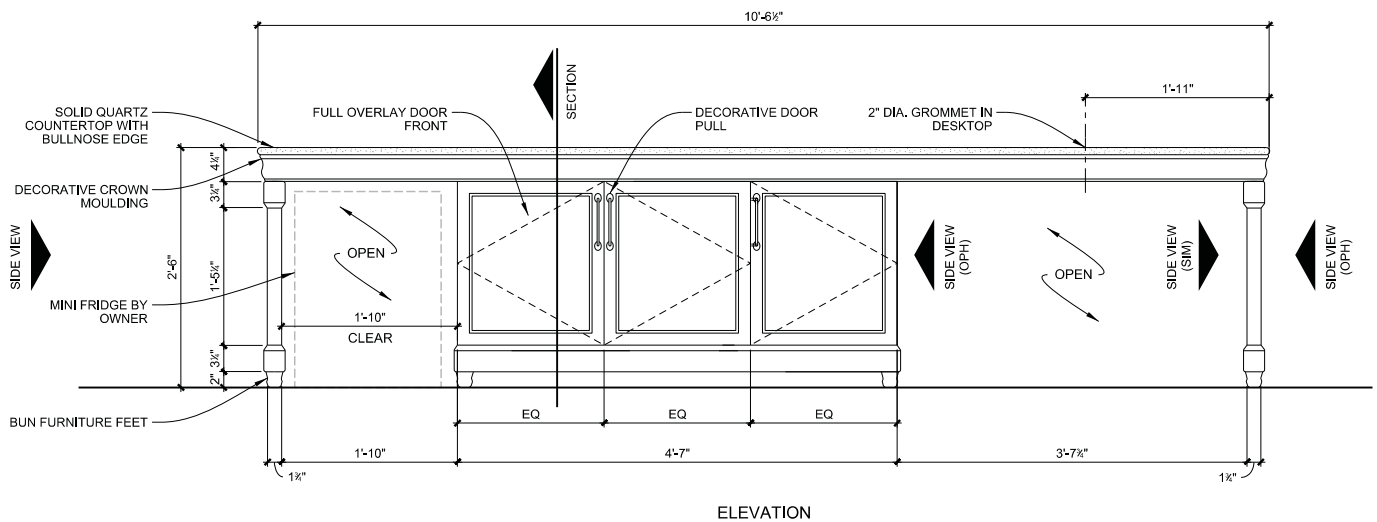

Description: Mini Bar / Desk / TV Console. (4) full overlay doors. (1) opening for owner provided mini fridge. (1) 2" diameter grommet in desktop. Design based around Bernhardt Hospitality Bon Maison line.

Dimensions: 126.5"W x 24"D x 30"H Overall*

Drawer Pulls: Rocky Mountain Hardware, Sash Pull CK311, 6" C-to-C, silicone bronze dark patina

***Note:** In order to fit in elevator cabs and through doorways, furniture piece will need to be fabricated into modular components that can be assembled onsite. Shop drawings shall indicate the modularity of the overall unit.

Revision(s): Issue 02

Area Name: Chief's Suite Double Queen Bedroom

Item Pricing:

Total Quantity: 1

Manufacturer: Royal Custom Designs

Source: Chip Norton Enterprises

SELSER SCHAEFER ARCHITECTS

Project Name: Cherokee Nation Entertainment
Cherokee Tower Renovation