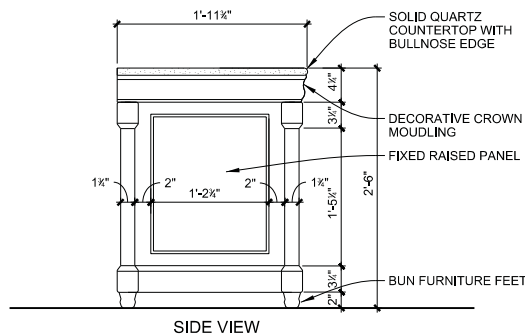

Dimensions: 126.5"W x 24"D x 30"H Overall*

Drawer Pulls: Rocky Mountain Hardware, Sash Pull CK311, 6" C-to-C, silicone bronze dark patina

***Note:** In order to fit in elevator cabs and through doorways, furniture piece will need to be fabricated into modular components that can be assembled onsite. Shop drawings shall indicate the modularity of the overall unit.

Revision(s): Issue 02

Area Name: Chief's Suite Double Queen Bedroom

Item Pricing:

Total Quantity: 1

Manufacturer: Royal Custom Designs

Source: Chip Norton Enterprises

SELSER SCHAEFER ARCHITECTS

Project Name: Cherokee Nation Entertainment
Cherokee Tower Renovation