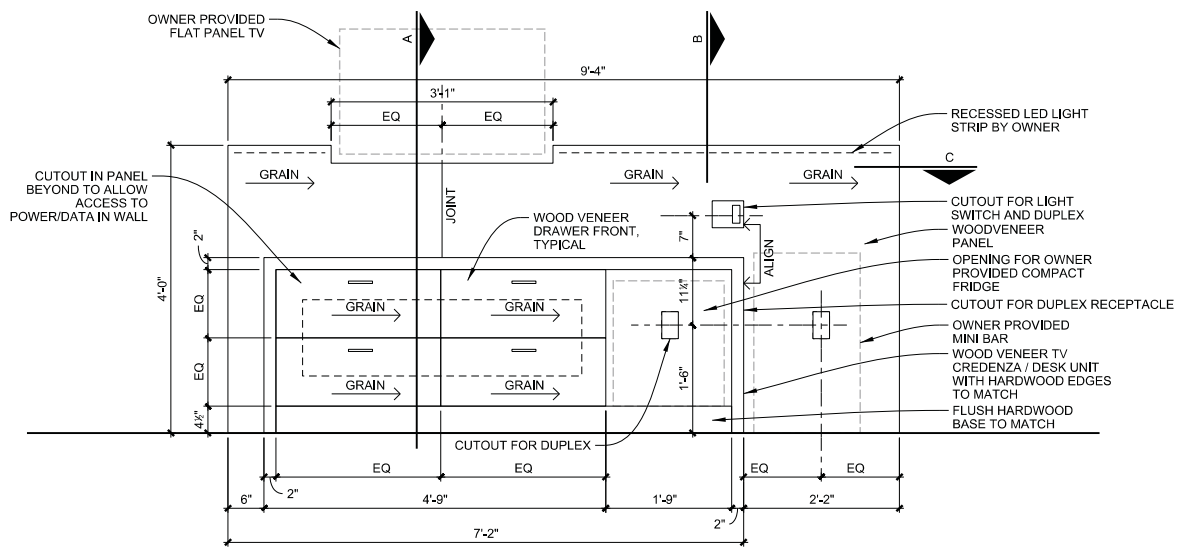

SELSER SCHAEFER ARCHITECTS

Project Name: Cherokee Nation Entertainment
Cherokee Tower Renovation

Item Number: FURN25

Issue Date: 10/2/13

Item Description: Furniture, TV Credenza

Revision(s): Issue 02

Area Name: Deluxe Double Queen Suite
(Conversion)

Item Pricing:	Total Quantity: 1
Manufacturer: Vaughan Benz	Source: N/A

ELEVATION