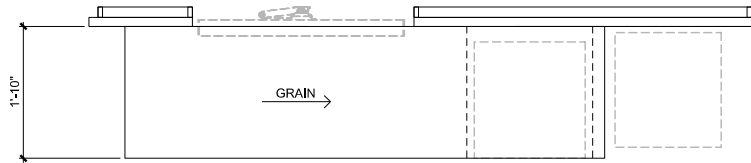

SELSER SCHAEFER ARCHITECTS

Project Name: Cherokee Nation Entertainment
Cherokee Tower Renovation

Item Number: FURN25

Issue Date: 10/2/13

Item Description: Furniture, TV Credenza

Revision(s): Issue 02

Area Name: Deluxe Double Queen Suite
(Conversion)

Item Pricing:	Total Quantity: 1
Manufacturer: Vaughan Benz	Source: N/A

PLAN