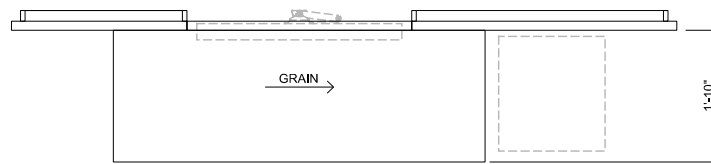

PLAN

ELEVATION

COORDINATE EXACT LOCATIONS OF ALL CUTOUTS FOR EQUIPMENT, POWER AND DATA PRIOR TO FABRICATION

SELSER SCHAEFER ARCHITECTS

Project Name: Cherokee Nation Entertainment
Cherokee Tower Renovation