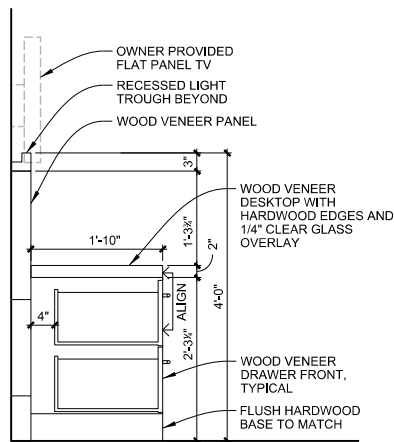

PLAN

ELEVATION

COORDINATE EXACT LOCATIONS OF ALL CUTOUTS FOR EQUIPMENT, POWER AND DATA PRIOR TO FABRICATION

SELSER SCHAEFER ARCHITECTS

Project Name: Cherokee Nation Entertainment
Cherokee Tower Renovation

SECTION A - DRAWERS

DETAIL B - TOP OF PANEL

DETAIL C -SIDE OF PANEL