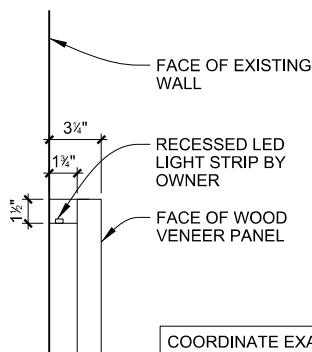

PLAN

ELEVATION

COORDINATE EXACT LOCATIONS OF ALL CUTOUTS FOR EQUIPMENT, POWER AND DATA PRIOR TO FABRICATION

SELSER SCHAEFER ARCHITECTS

Project Name: Cherokee Nation Entertainment
Cherokee Tower Renovation

SECTION A - DRAWERS

DETAIL B - TOP OF PANEL

DETAIL C -SIDE OF PANEL