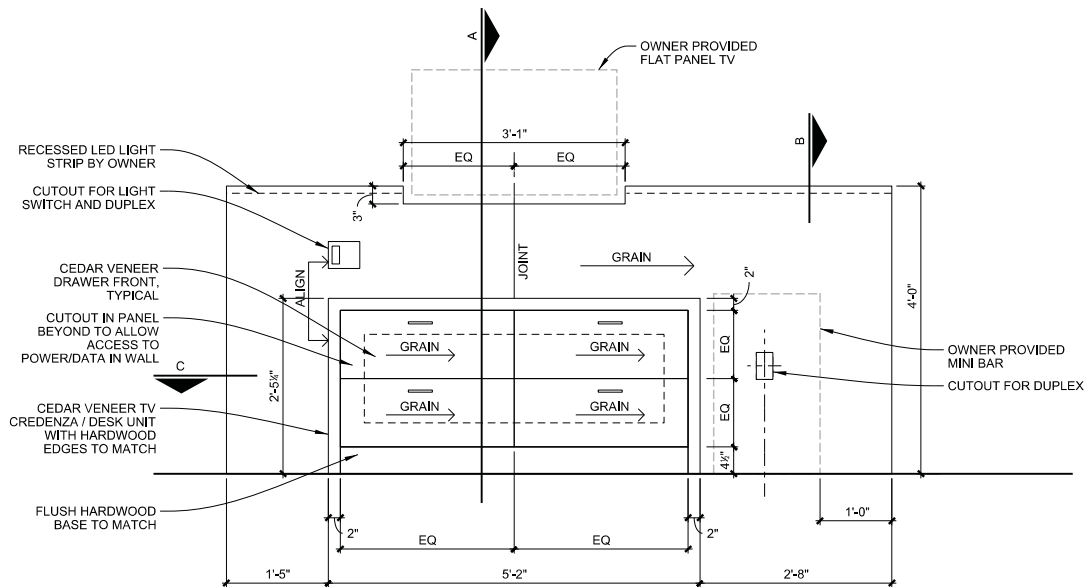

PLAN

ELEVATION

COORDINATE EXACT LOCATIONS OF ALL CUTOUTS FOR EQUIPMENT, POWER AND DATA PRIOR TO FABRICATION

SELSER SCHAEFER ARCHITECTS

Project Name: Cherokee Nation Entertainment
Cherokee Tower Renovation