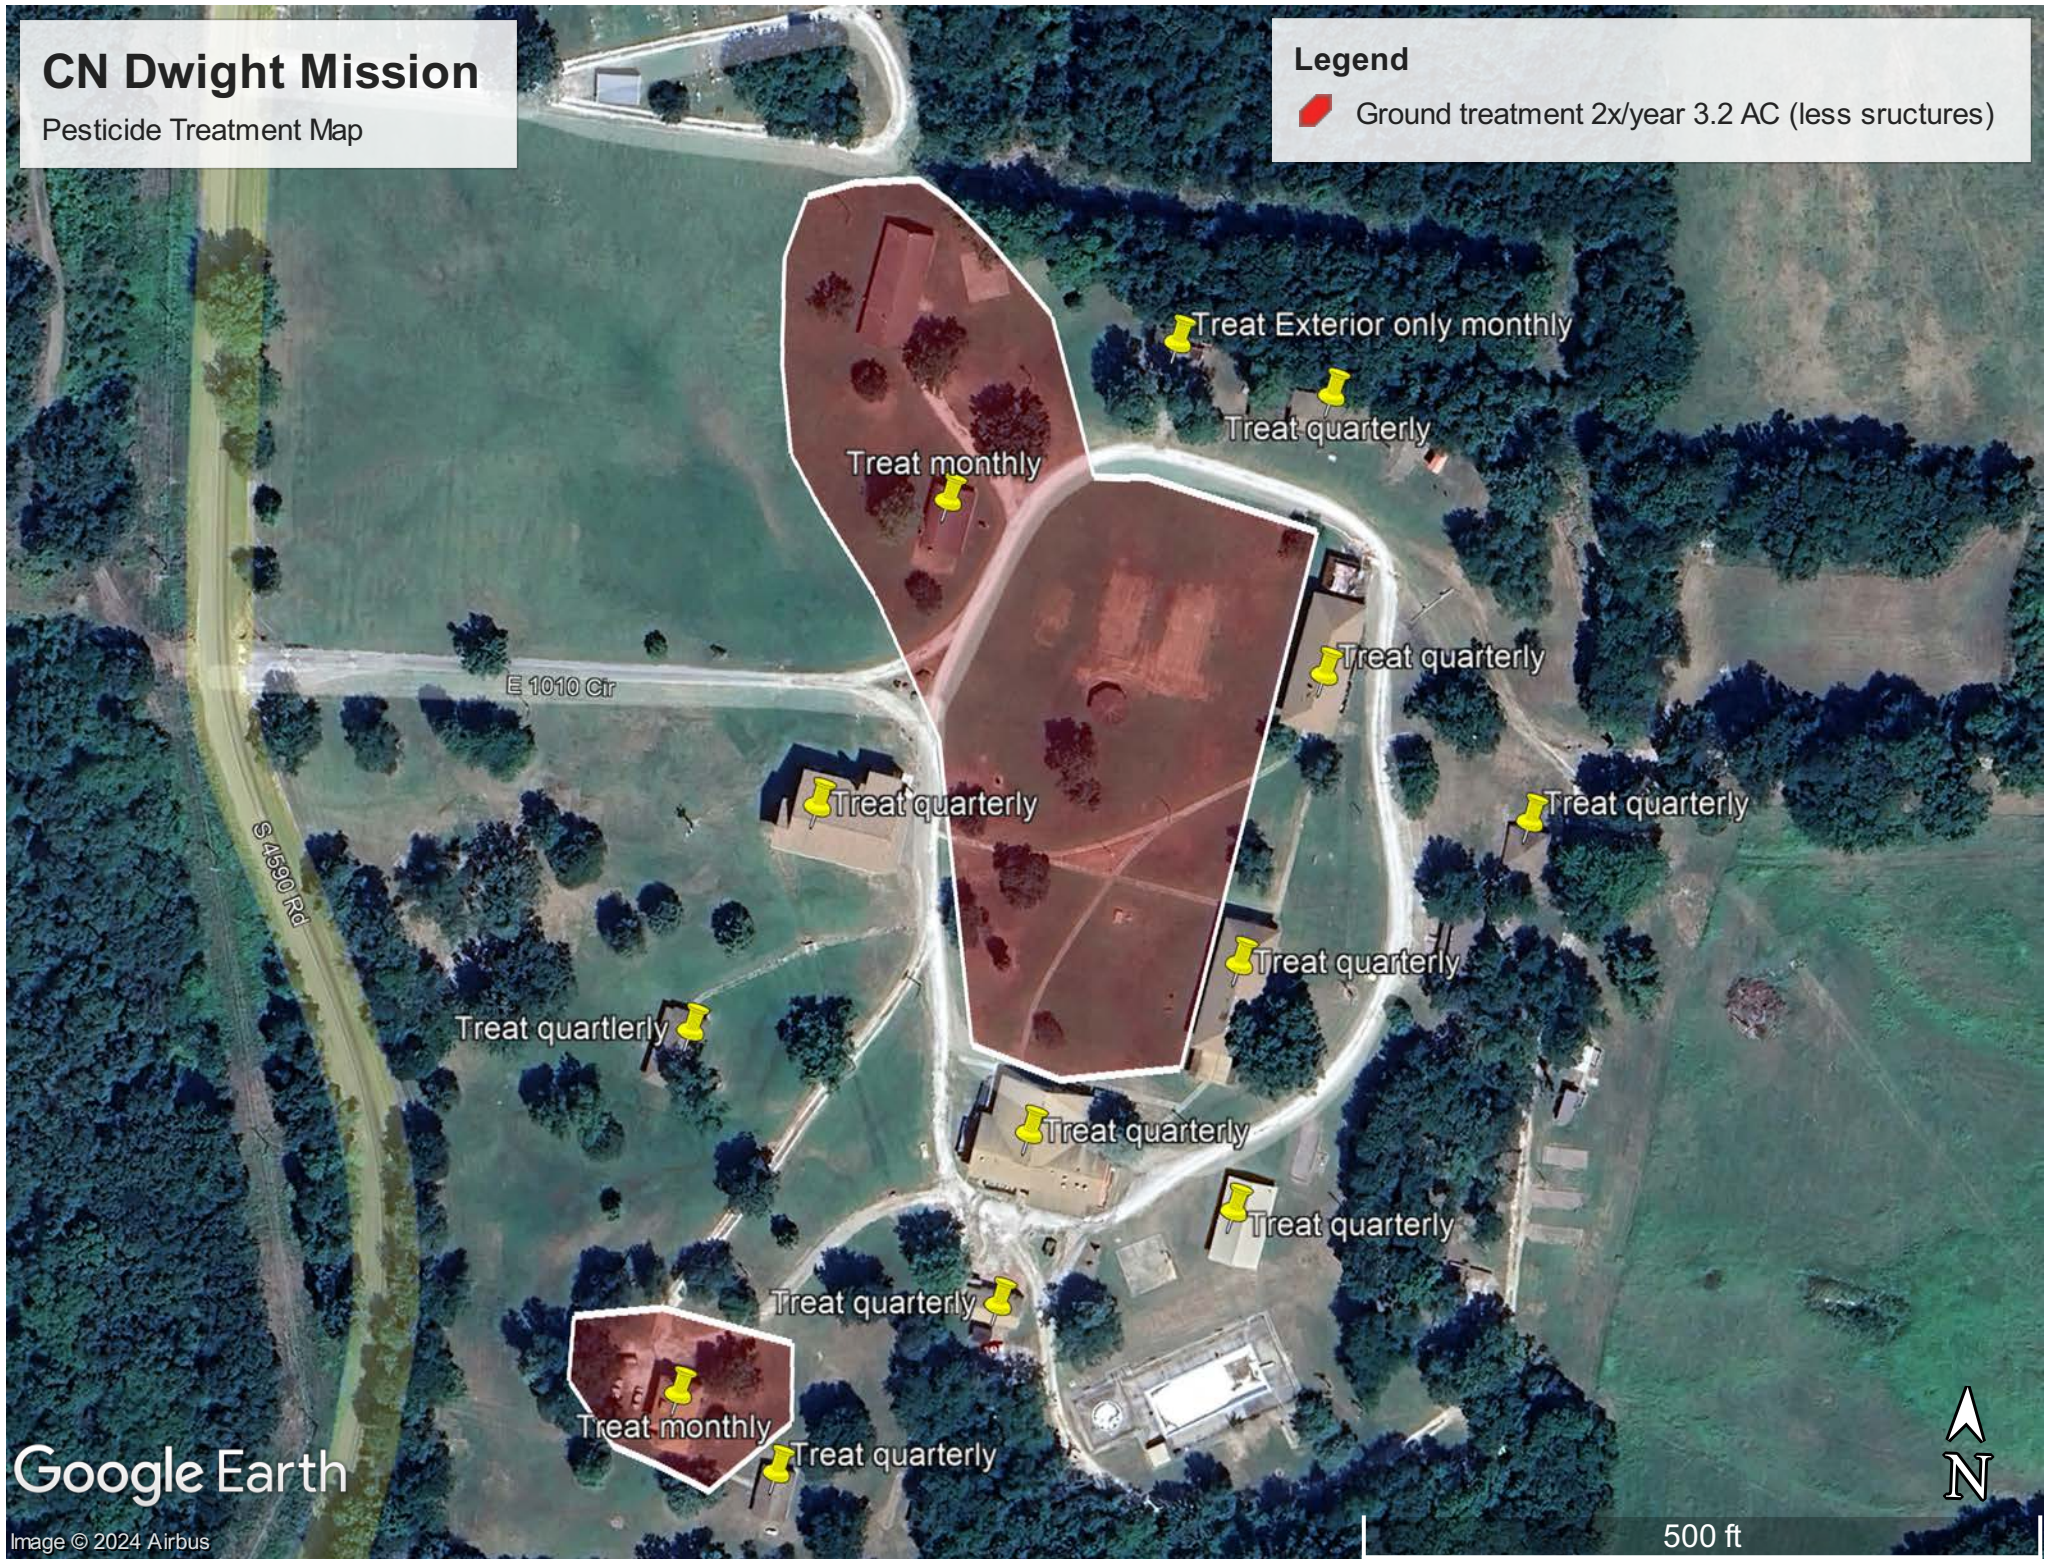

# CN Dwight Mission

Pesticide Treatment Map

## Legend

 Ground treatment 2x/year 3.2 AC (less structures)

Google Earth

Image © 2024 Airbus