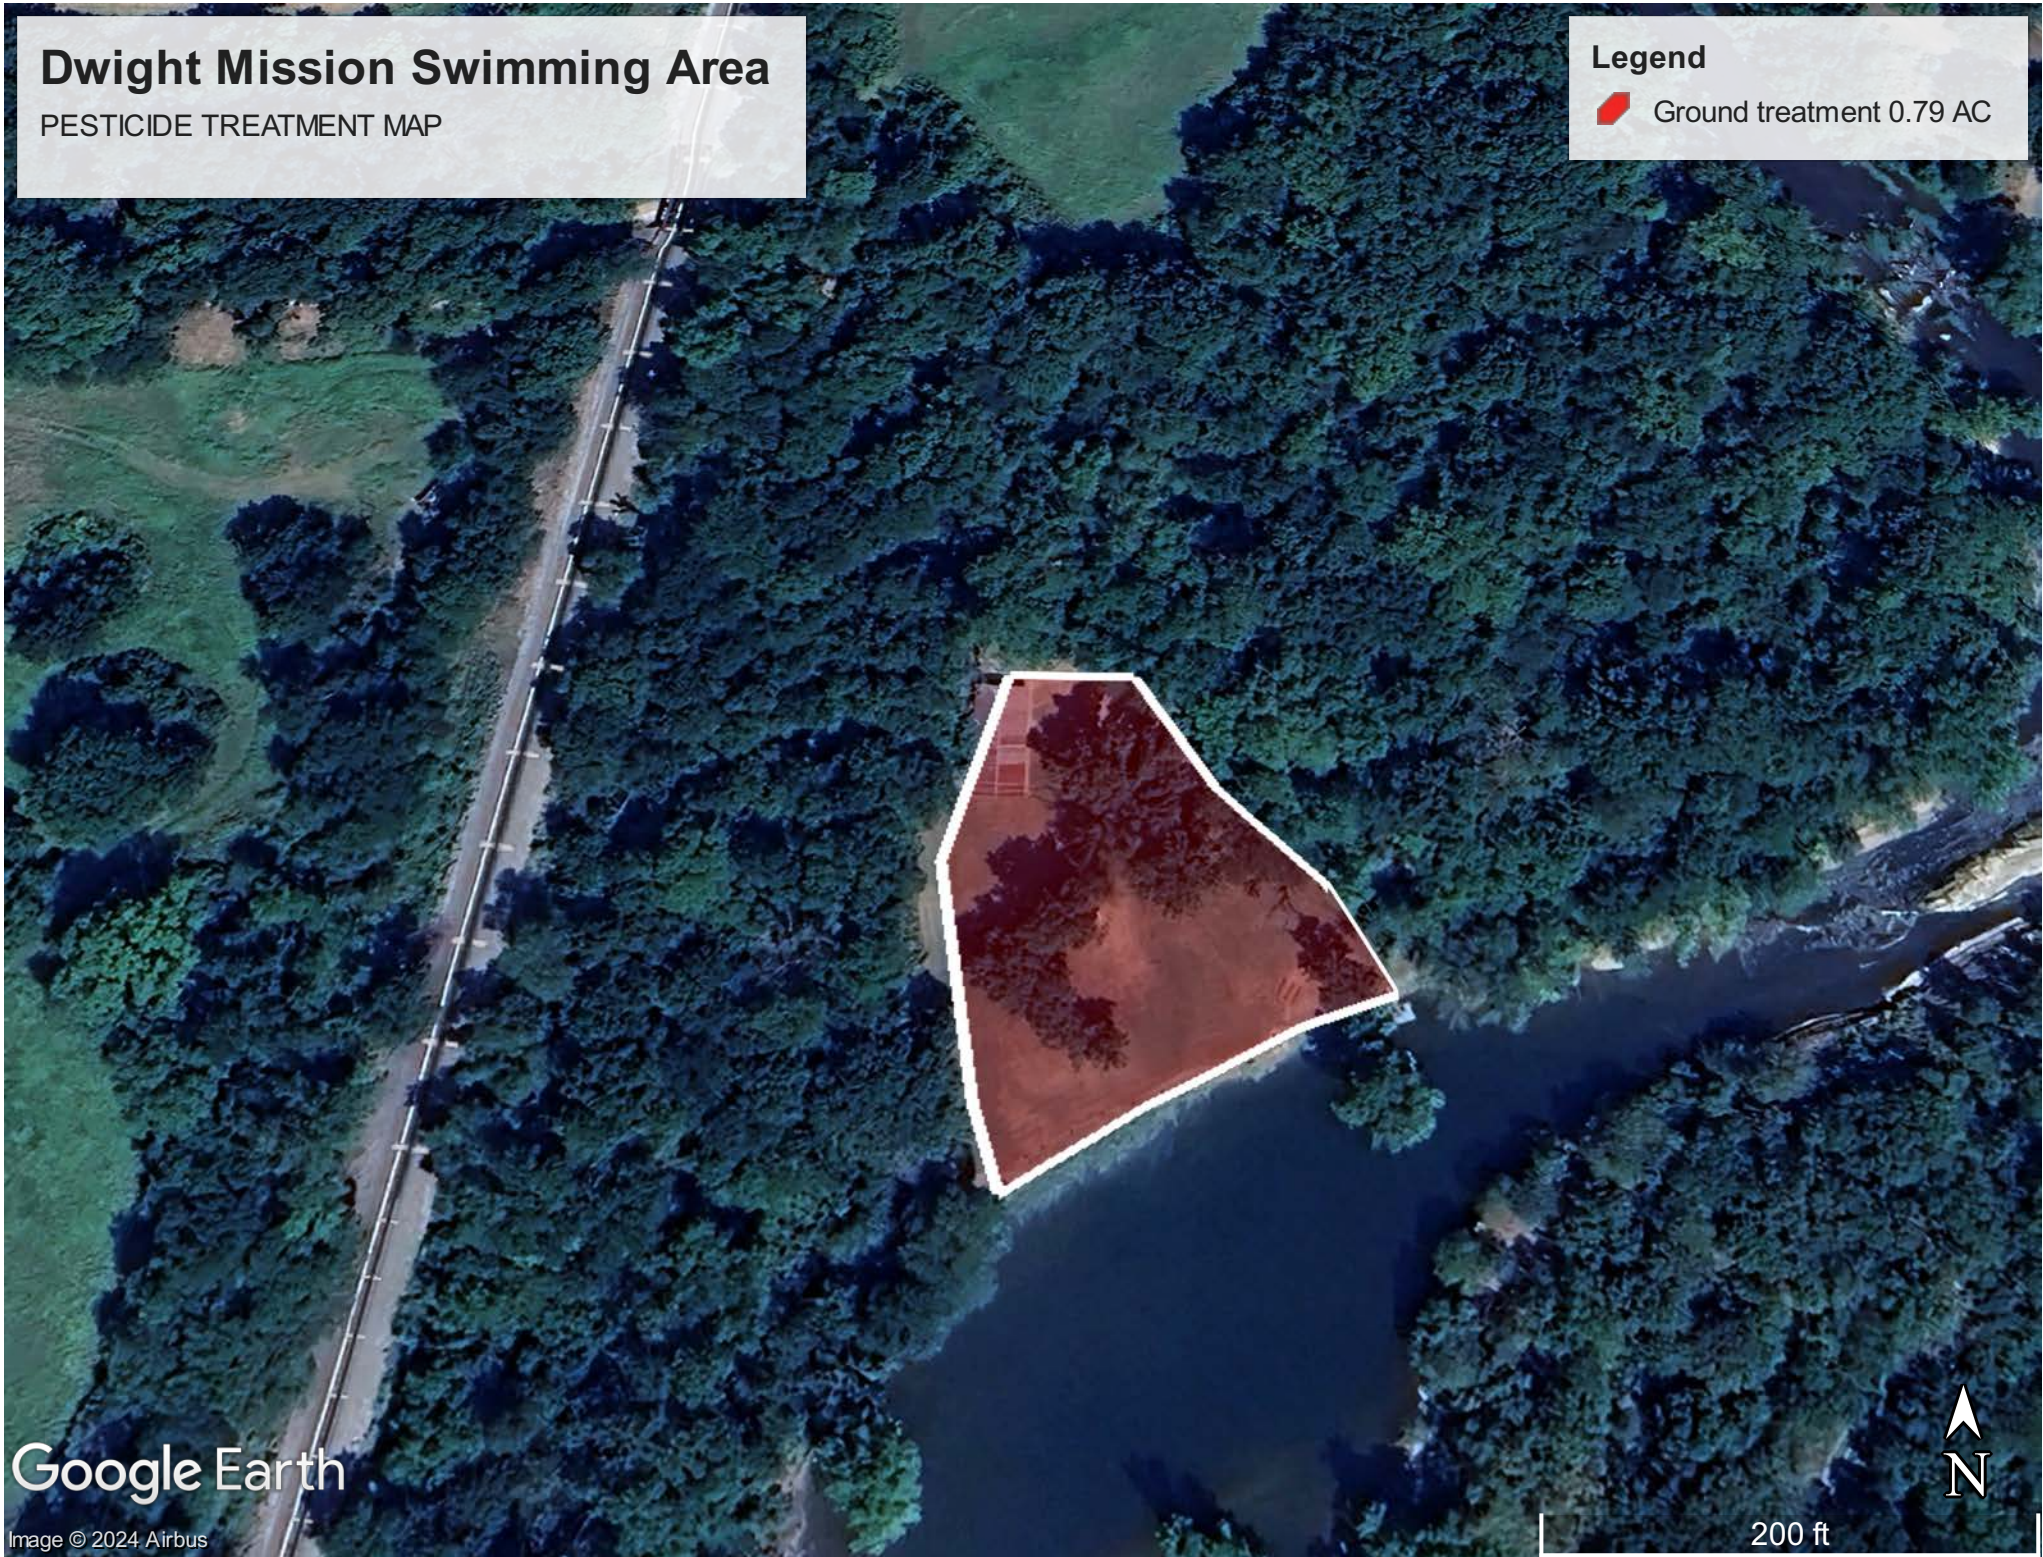

## Legend

 Ground treatment 2x/year 3.2 AC (less structures)

Google Earth

Image © 2024 Airbus

## Legend

 Ground treatment 0.79 AC

Google Earth

Image © 2024 Airbus

200 ft