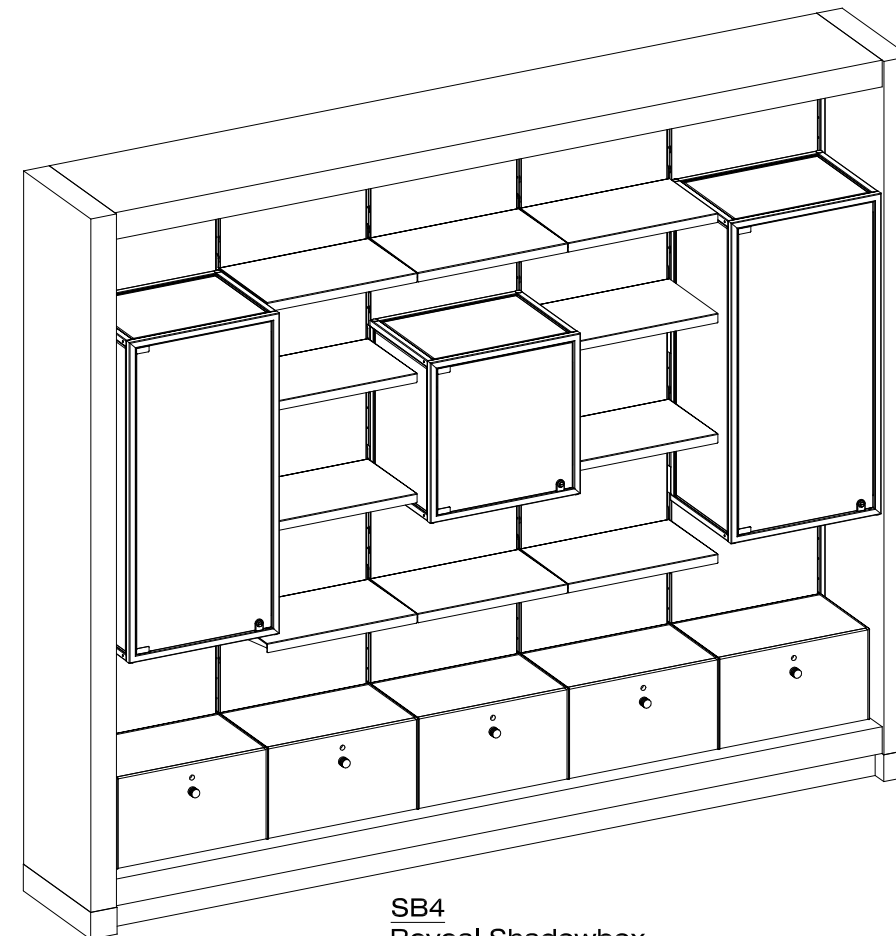

SB4
Reveal Shadowbox
Art/Jewelry w/Locking SC

Cherokee Nation
Hard Rock Retail

Project No. QC1024
File: C1024 Walls
Designer: Sstricker
October 4, 2023
Revision: 02

OPTO

Modular & Custom Retail Displays
1325 N. Mittel Boulevard
Wood Dale, IL 60191

The submitted designs are the property of OPTO International, Inc. Imitation or adaptation in part or whole are expressly forbidden without the written consent of OPTO International, Inc. Copying or distribution of this information is prohibited without written consent of OPTO International, Inc.

T 800.248.OPTO | F 630.860.7311

www.optosystem.com
sales@optosystem.com