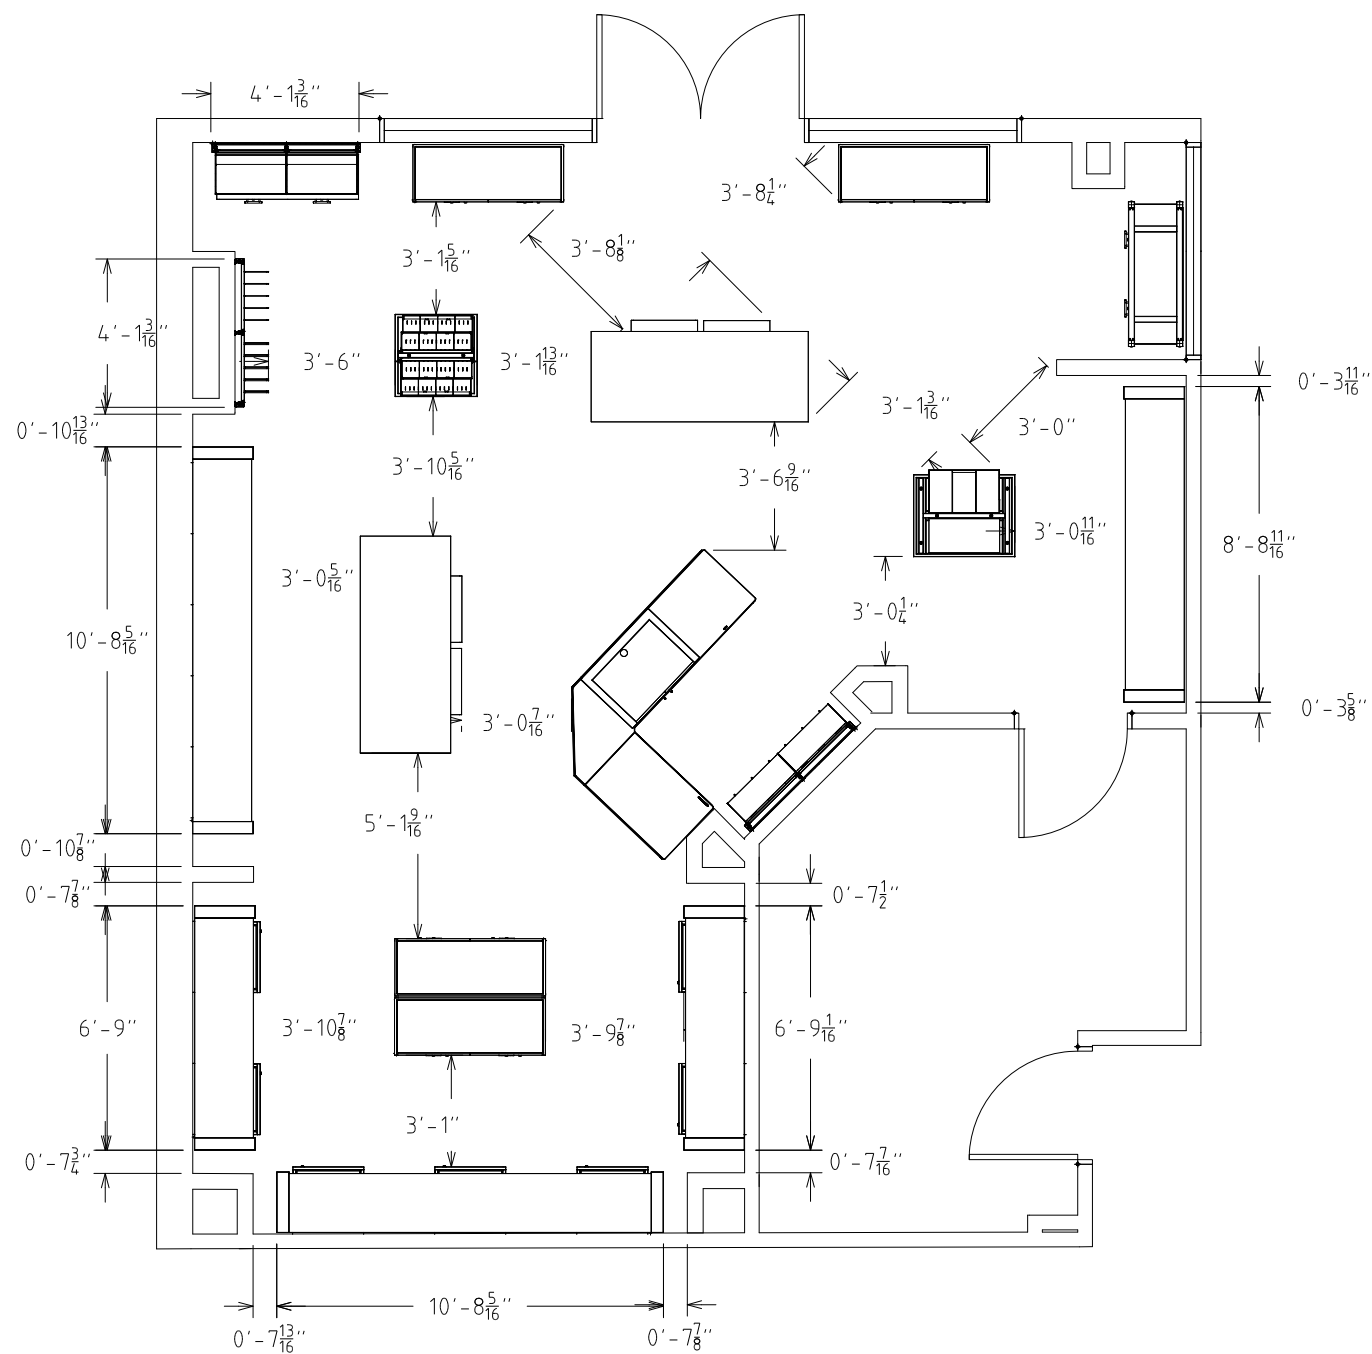

Dimensioned Fixture Layout

Cherokee Nation
Hard Rock Retail

Project No. QC1024
File: C1024 Dim Layout
Designer: Sstricker
October 4, 2023
Revision: 02

Modular & Custom Retail Displays
1325 N. Mittel Boulevard
Wood Dale, IL 60191

The submitted designs are the property of OPTO International, Inc. Imitation or adaptation in part or whole are expressly forbidden without the written consent of OPTO International, Inc. Copying or distribution of this information is prohibited without written consent of OPTO International, Inc.

T 800.248.OPTO | F 630.860.7311
www.optosystem.com
sales@optosystem.com