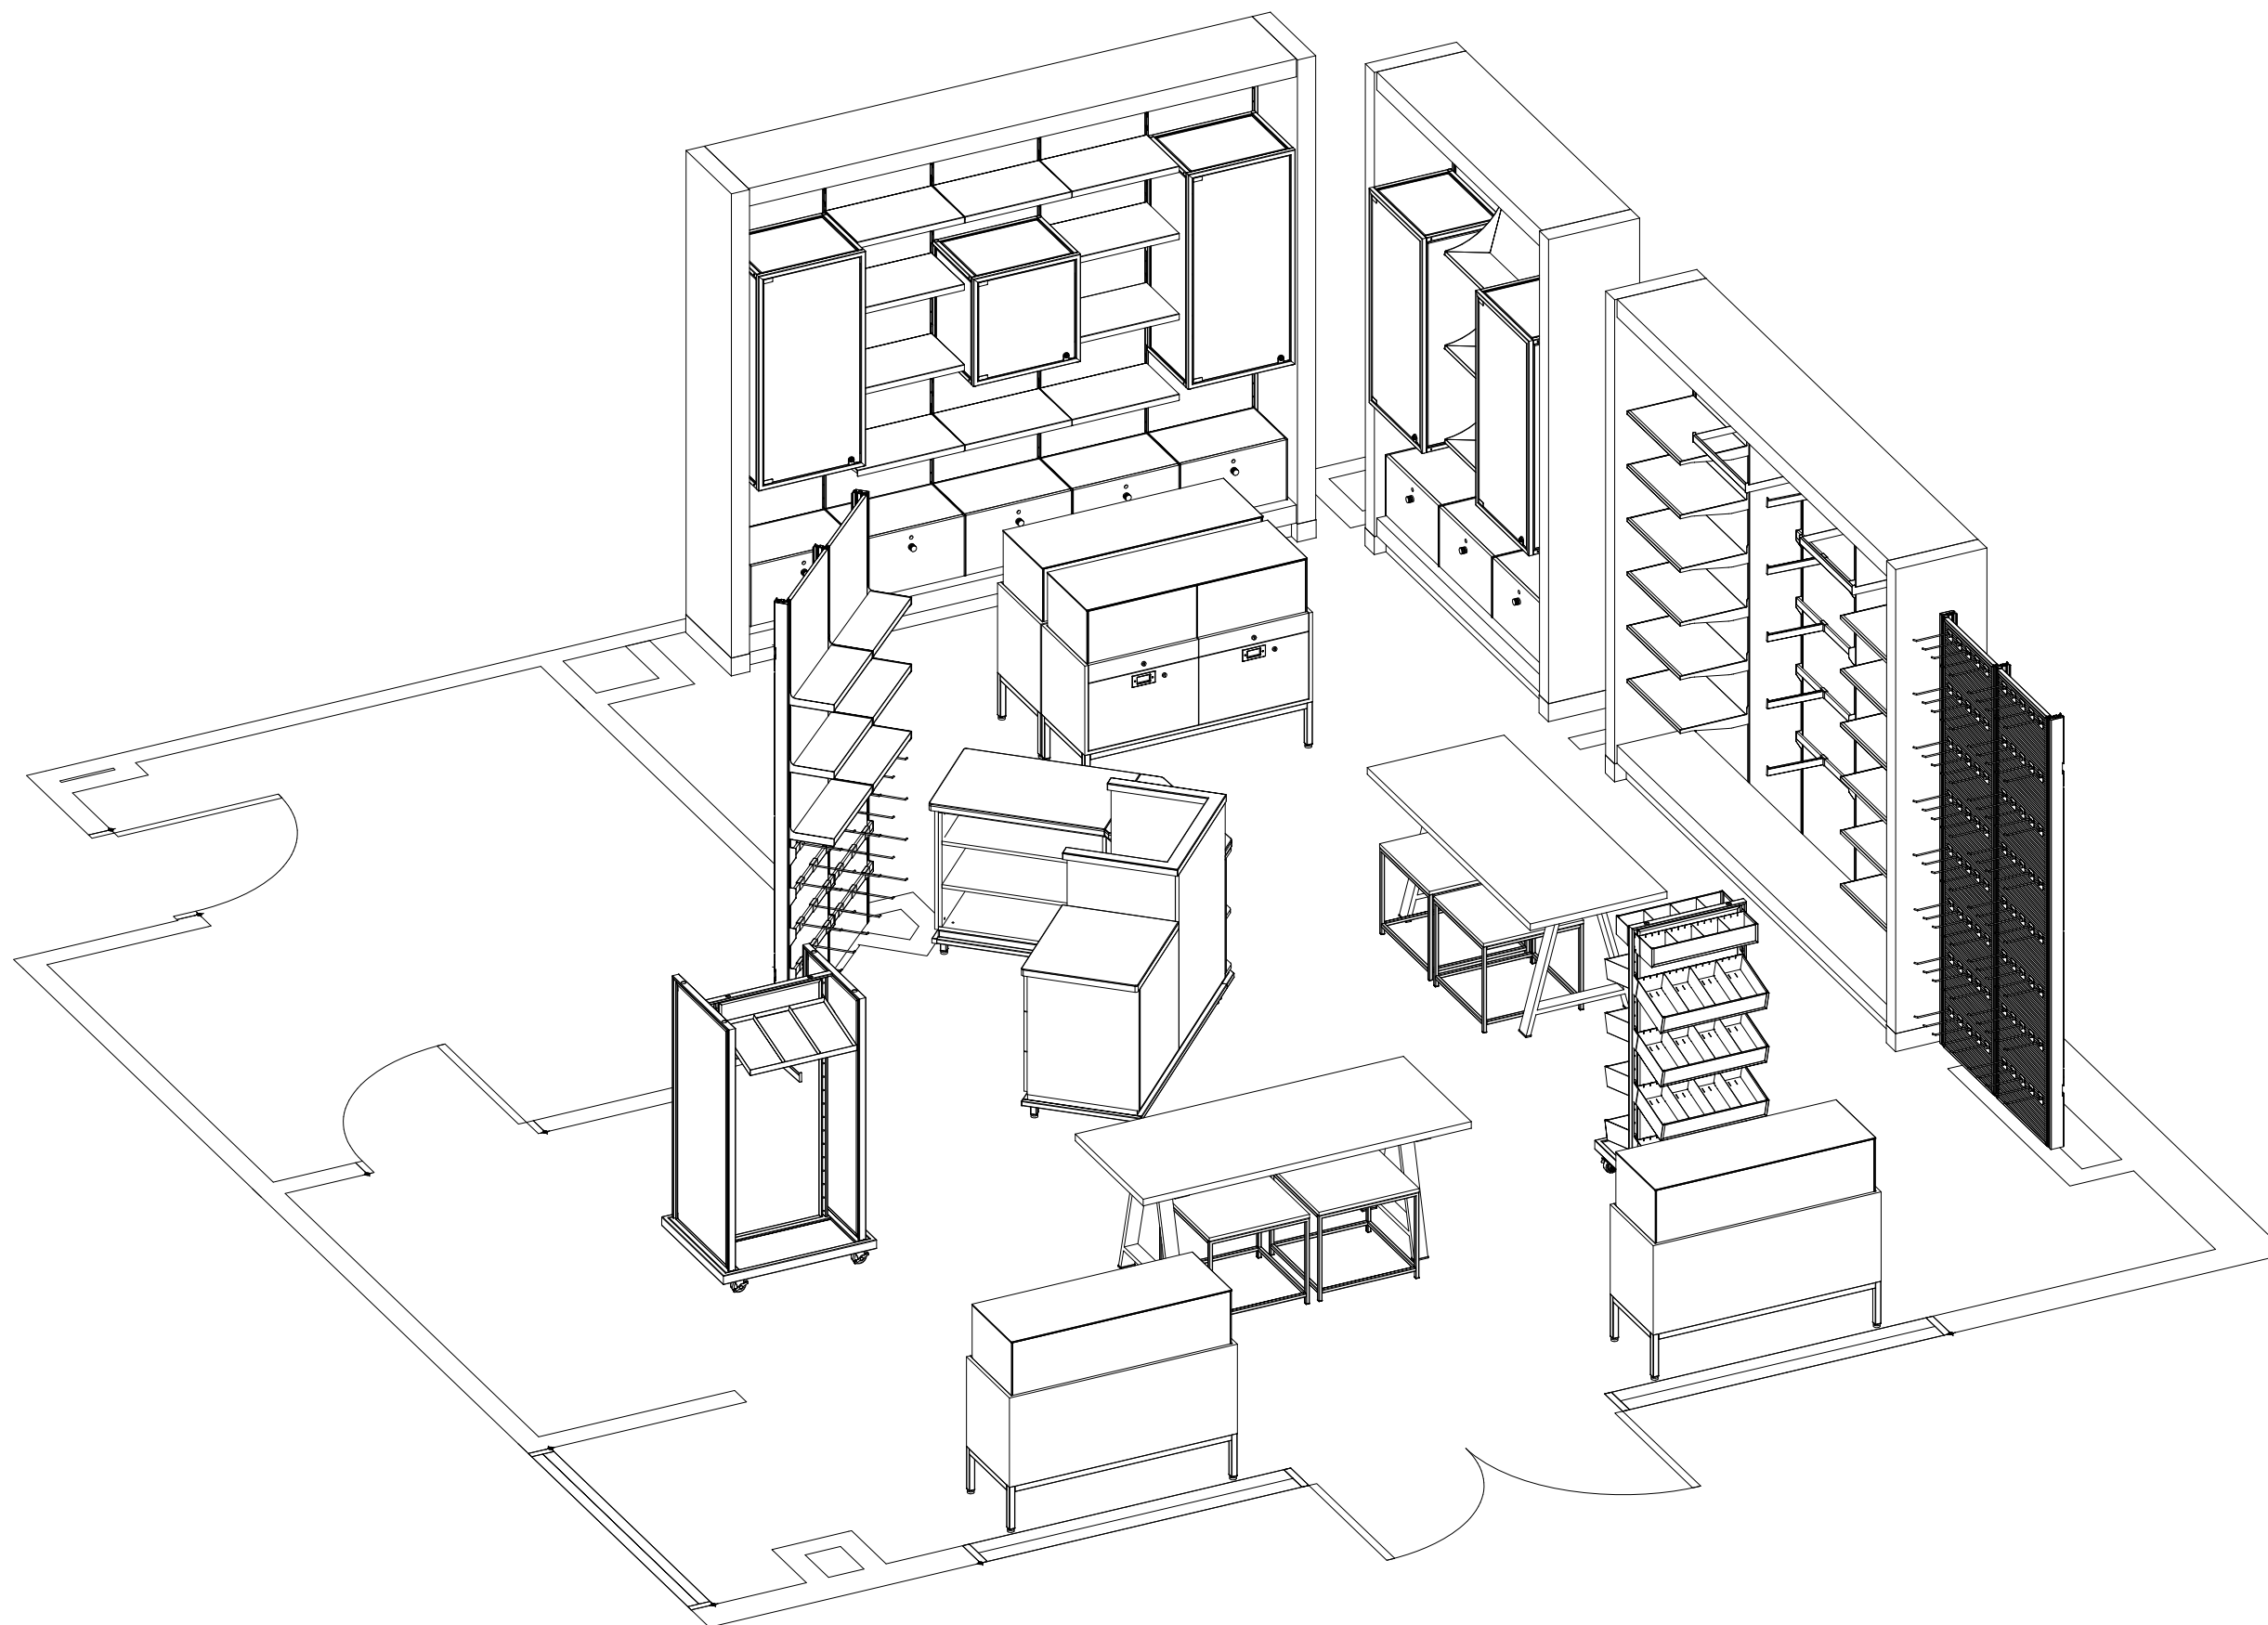

Perspective 2

Cherokee Nation
Hard Rock Retail

Project No. QC1024
File: C1024 Perspective 2
Designer: Sstricker
October 4, 2023
Revision: 02

OPTO

Modular & Custom Retail Displays
1325 N. Mittel Boulevard
Wood Dale, IL 60191

The submitted designs are the property of OPTO International, Inc. Imitation or adaptation in part or whole are expressly forbidden without the written consent of OPTO International, Inc. Copying or distribution of this information is prohibited without written consent of OPTO International, Inc.

T 800.248.OPTO | F 630.860.7311
www.optosystem.com
sales@optosystem.com