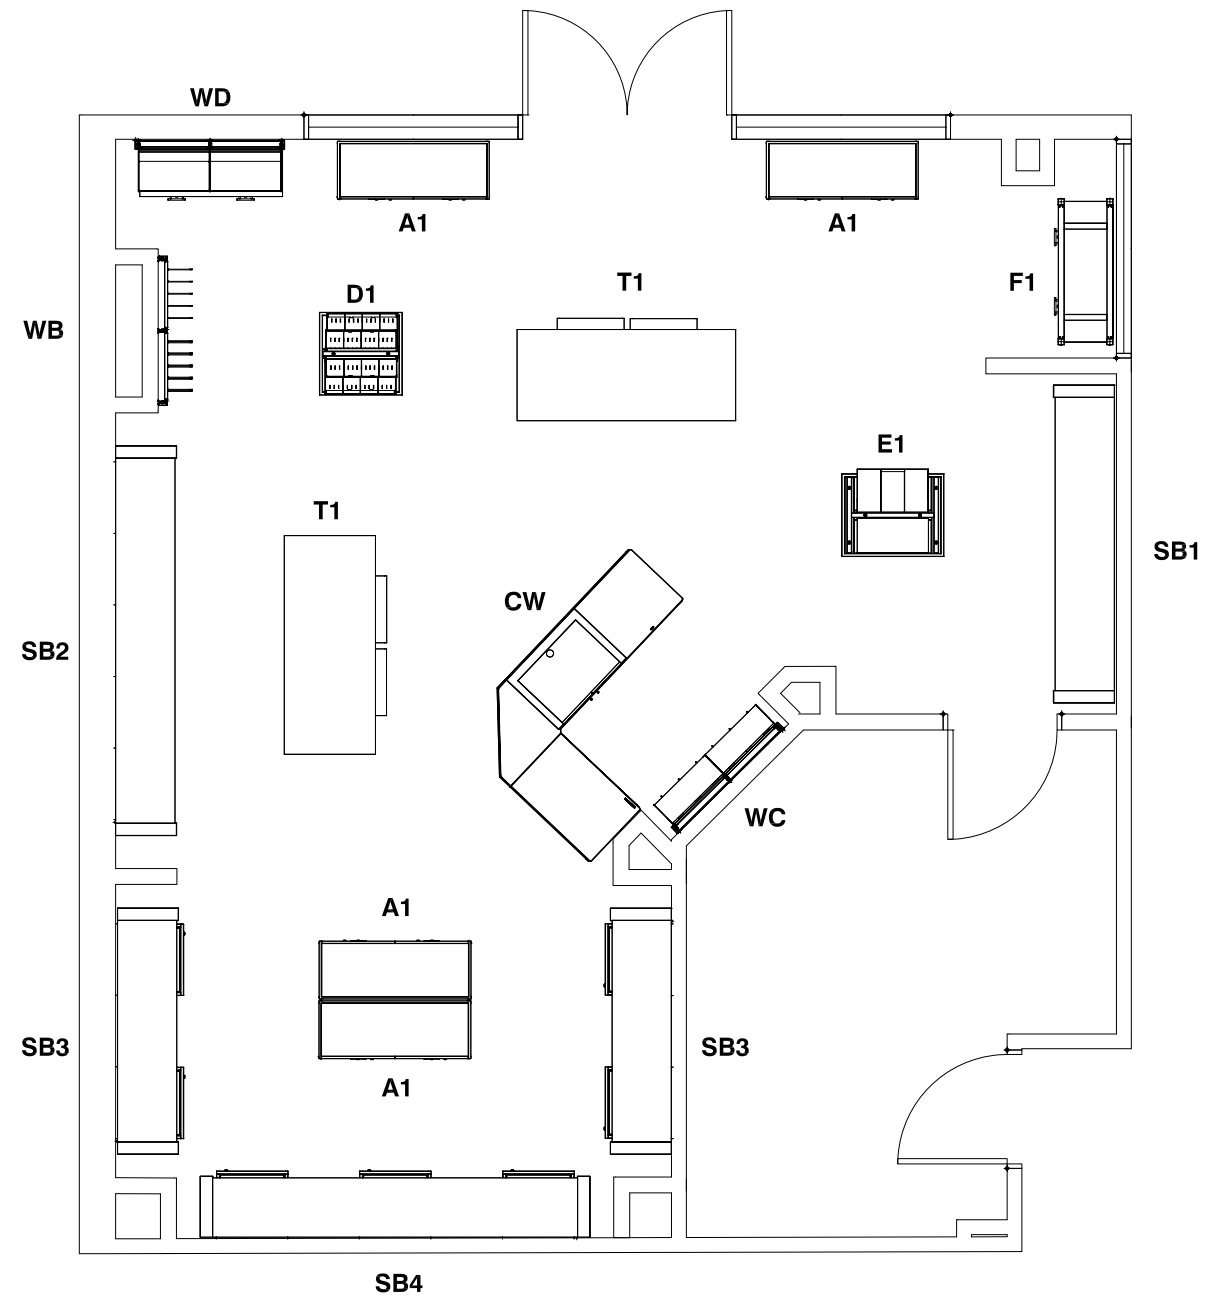

FIXTURE ID KEY

A1 Locking Glass Showcase
D1 Evolve 2-Way - Plush
E1 Evolve 1-Module Low Gondola - Apparel
T1 Nesting Table Set

CW Counter

WB Reveal Tile Wall - Pegs
WC Reveal Tile Wall - POS
WD Reveal Tile Wall - Books

SB1 Reveal Wall-Mount Shadowbox - Apparel
SB2 Reveal Wall-Mount Shadowbox - Linens
SB3 Reveal Wall-Mount Shadowbox - Art/Jewelry
SB4 Reveal Wall-Mount Shadowbox - Art/Jewelry w/Locking SC

Fixture Layout