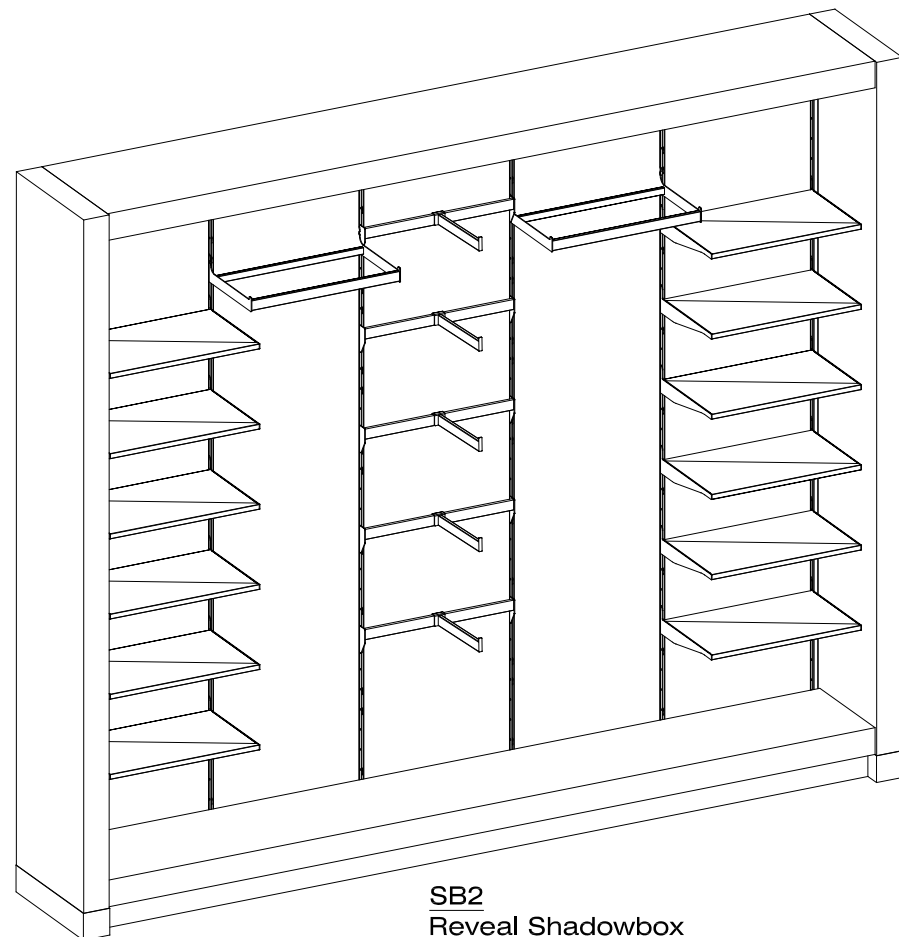

T 800.248.OPTO | F 630.860.7311
www.optosystem.com
sales@optosystem.com

Walls

WB
Reveal Tile Wall
Hooks

WC
Reveal Tile Wall
POS

WD
Reveal Tile Wall
Books

SB1
Reveal Shadowbox
Apparel

SB2
Reveal Shadowbox
Linens