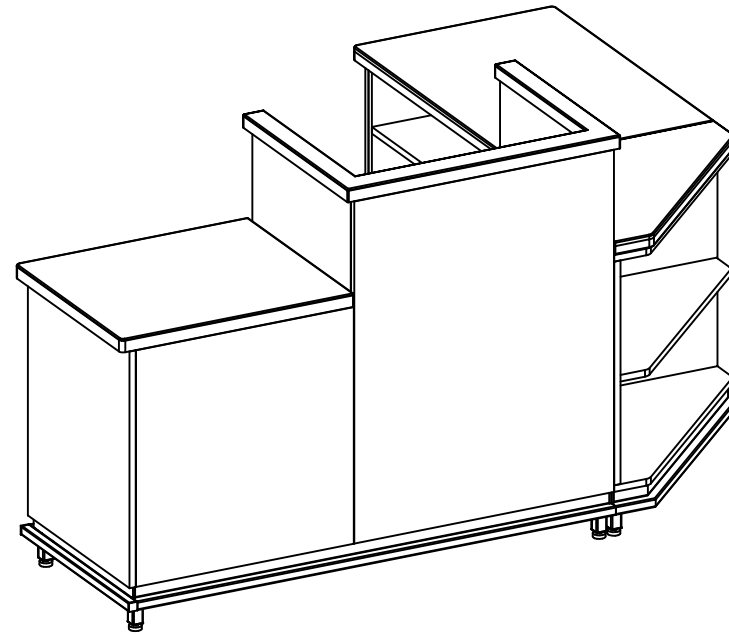

**CW3
Custom Counter
View 2**

Cherokee Nation
Hard Rock Retail

Project No. QC1024
File: C1024 Fixtures
Designer: Sstricker
October 4, 2023
Revision: 02

OPTO

Modular & Custom Retail Displays
1325 N. Mittel Boulevard
Wood Dale, IL 60191

The submitted designs are the property of OPTO International, Inc. Imitation or adaptation in part or whole are expressly forbidden without the written consent of OPTO International, Inc. Copying or distribution of this information is prohibited without written consent of OPTO International, Inc.

T 800.248.OPTO | F 630.860.7311
www.optosystem.com
sales@optosystem.com