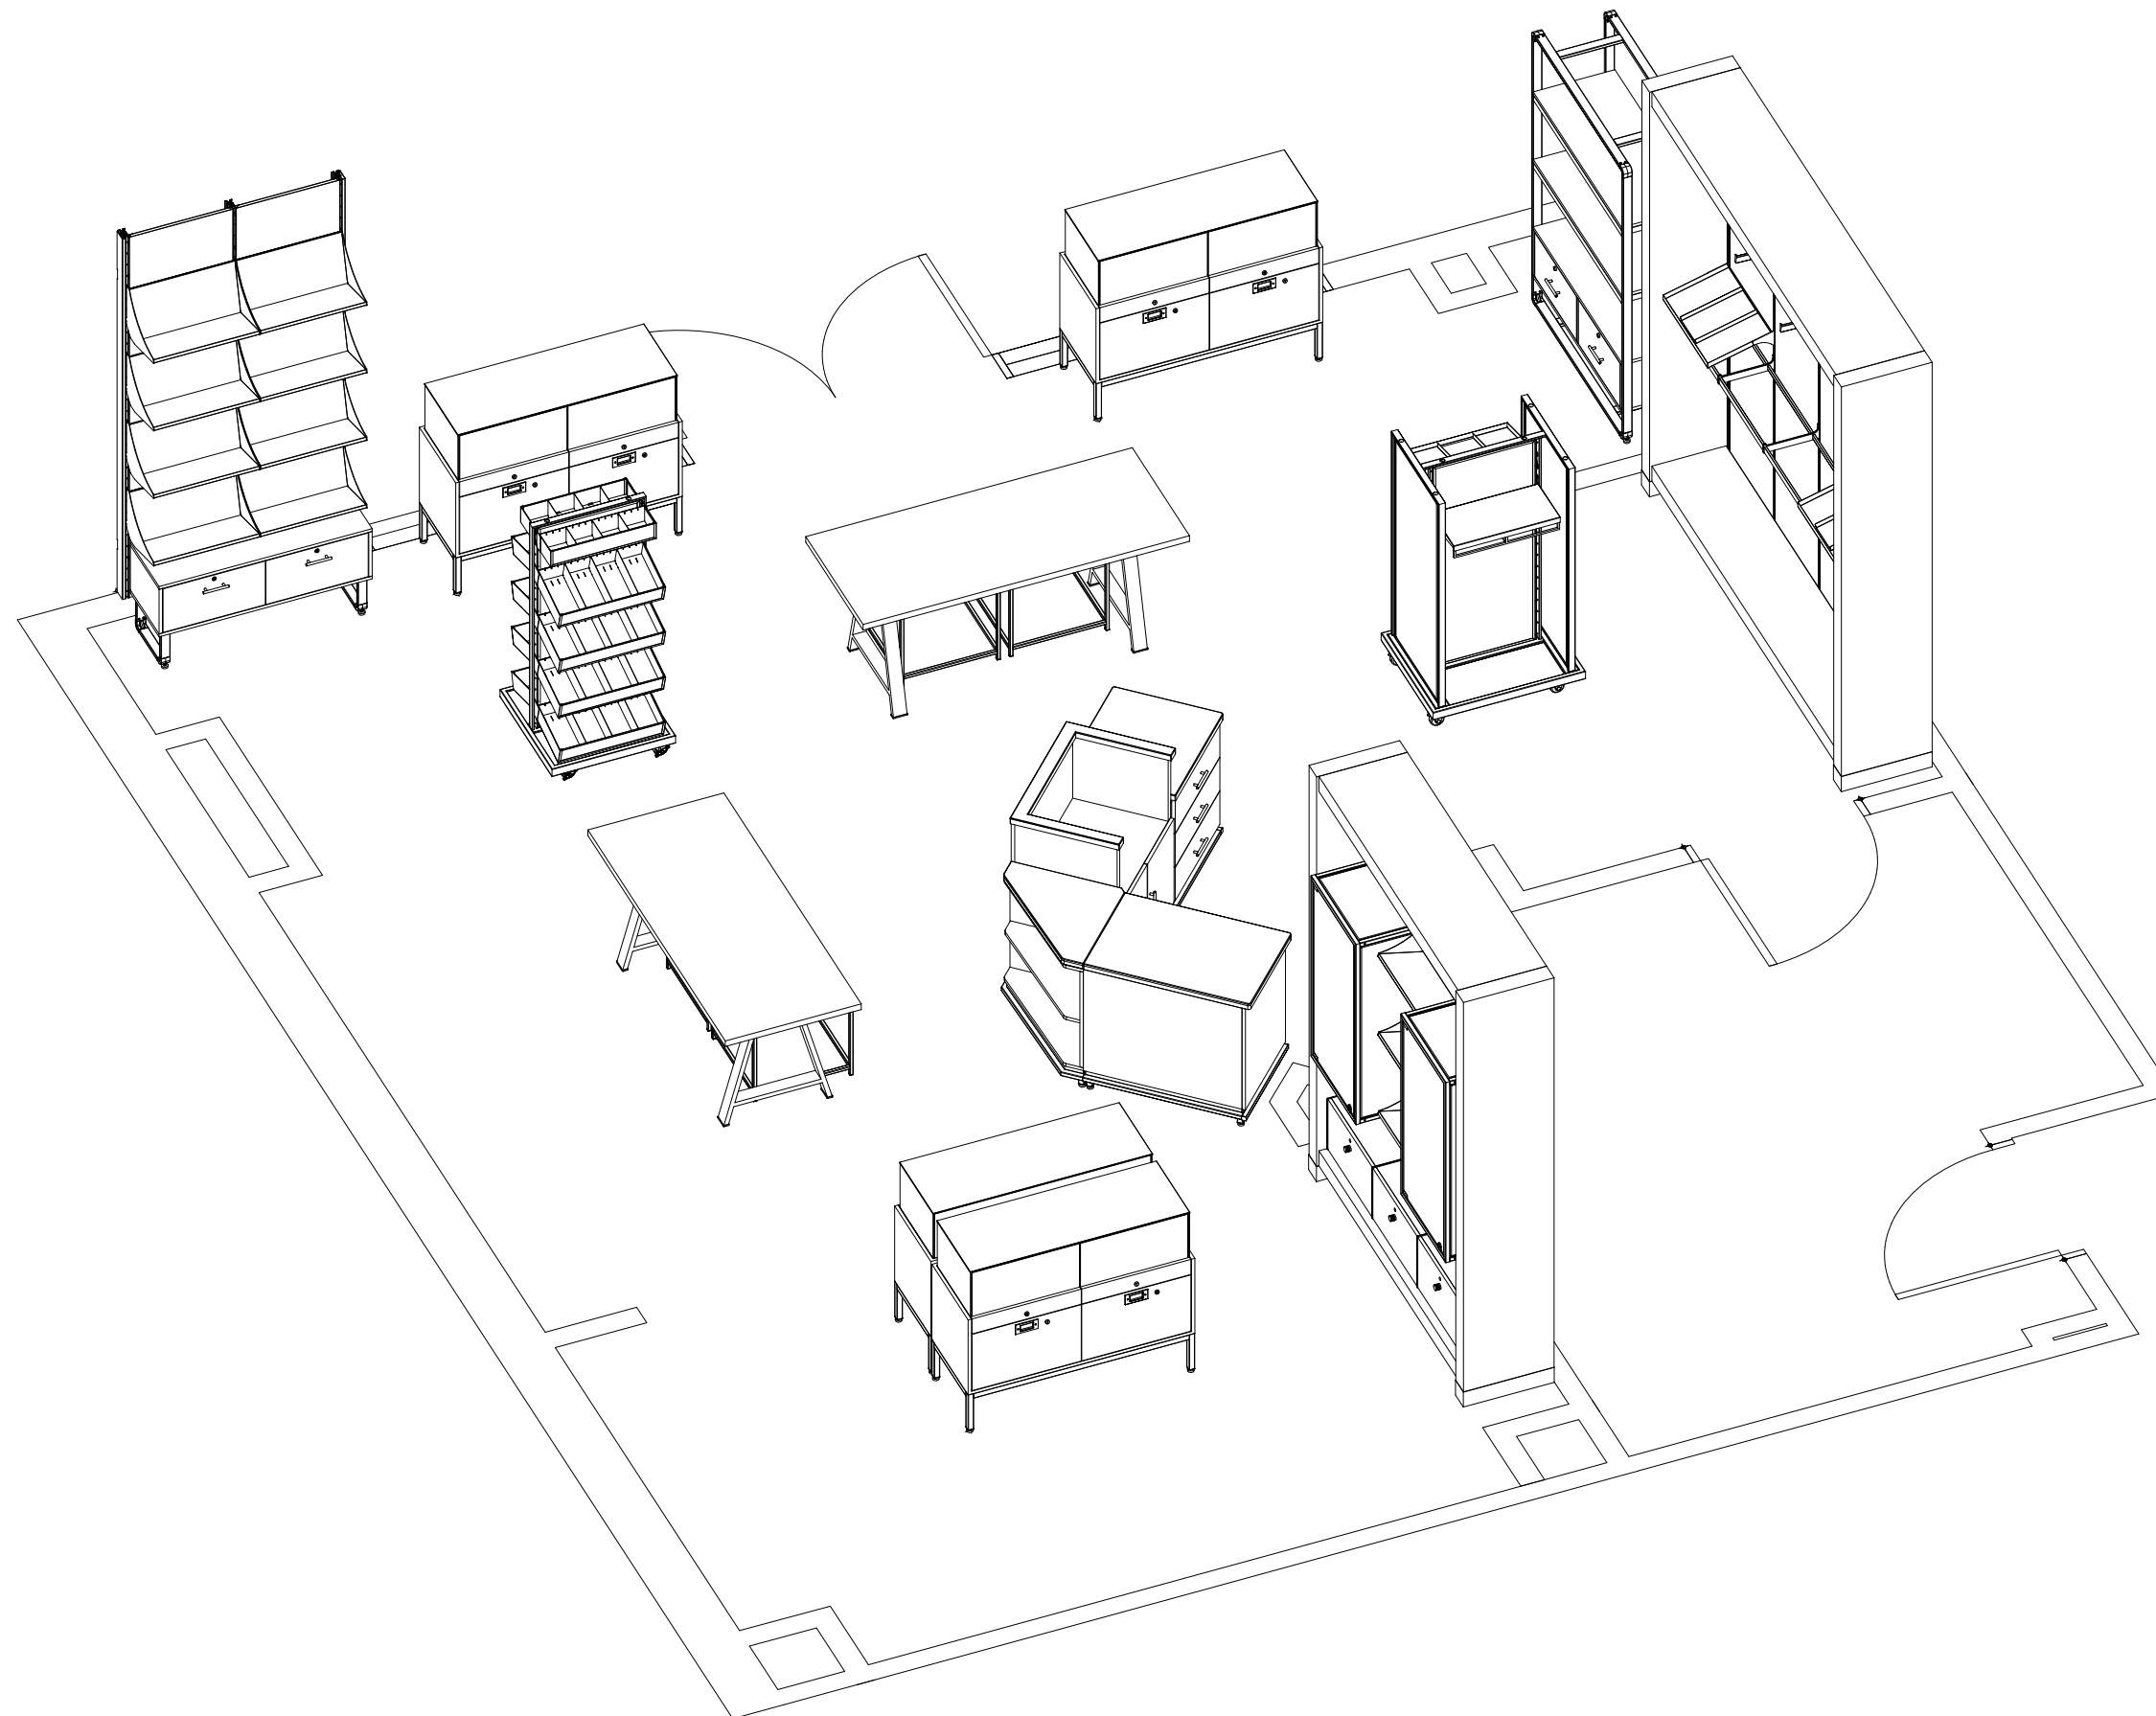

Perspective 1

Cherokee Nation
Hard Rock Retail

Project No. QC1024
File: C1024 Perspective 1
Designer: Sstricker
October 4, 2023
Revision: 02

OPTO

Modular & Custom Retail Displays
1325 N. Mittel Boulevard
Wood Dale, IL 60191

The submitted designs are the property of OPTO International, Inc. Imitation or adaptation in part or whole are expressly forbidden without the written consent of OPTO International, Inc. Copying or distribution of this information is prohibited without written consent of OPTO International, Inc.

T 800.248.OPTO | F 630.860.7311
www.optosystem.com
sales@optosystem.com