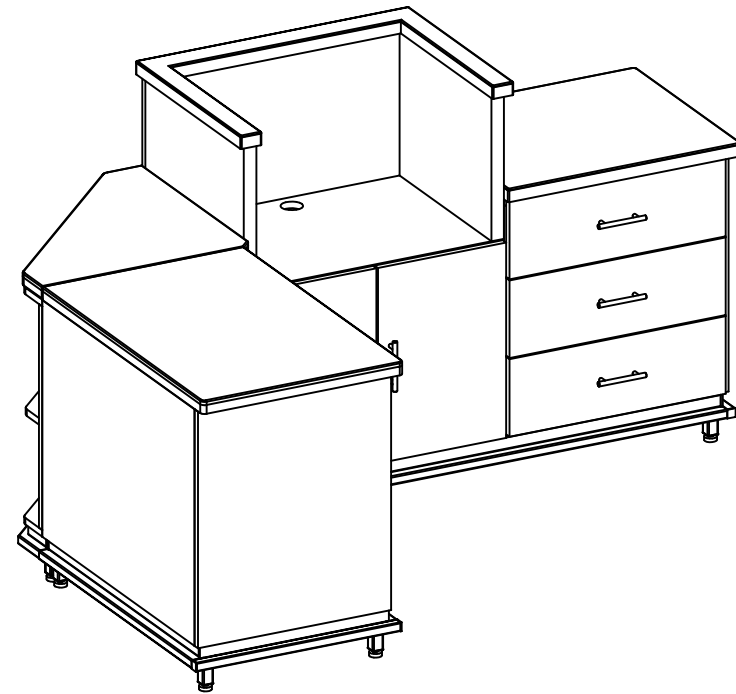

Counter

**CW3
Custom Counter
View 1**