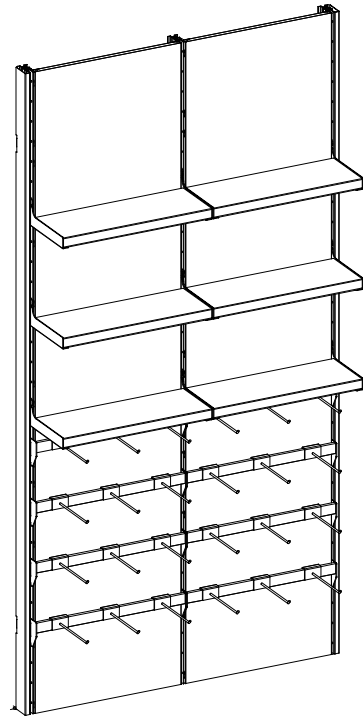

WC
Reveal Tile Wall
POS