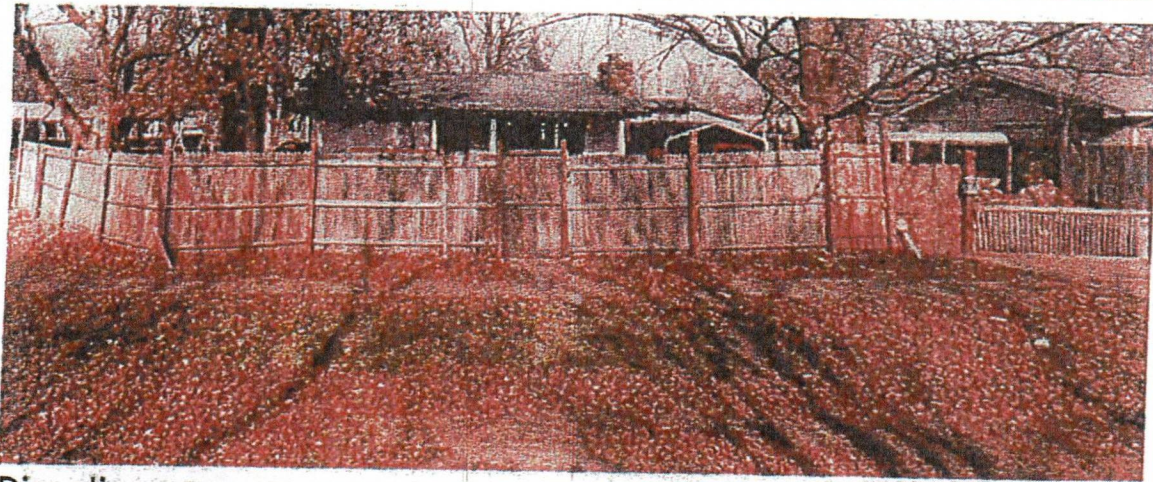

HACN HOUSING REHAB SITE DIRECTIONS

Name #13988
Telephone: ~~(918) 575-1363~~ 918-575-3522

Address: 321 W Poplar
Stilwell, OK 74960

County: Adair Year Built: 1970

GPS Coordinates: 35.81898, -94.62985 Drive Time: 35 min