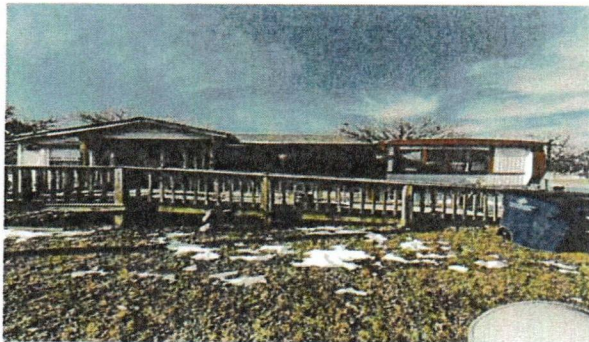

HACN HOUSING REHAB SITE DIRECTIONS

Name: #11112

Telephone: (918)841-5287

Address: 533 N Unchapher Street
Nowata, OK 74048

County: Nowata **Year Built:** 1964

GPS Coordinates: 36.7084102-95.6335923 **Drive Time:** 2.5hr