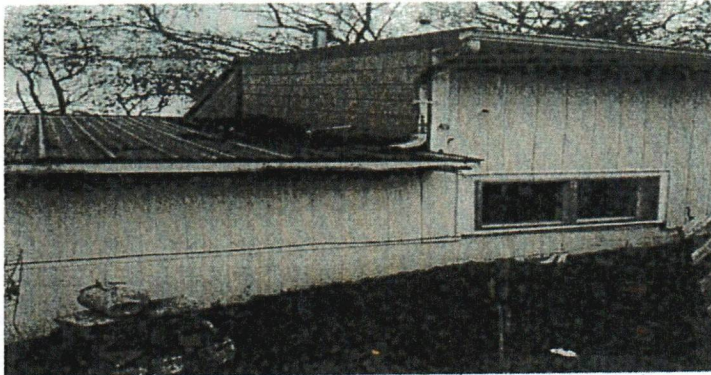

HACN HOUSING REHAB SITE DIRECTIONS

Name: #14338

Telephone: (918)713-1168

Address: 103 south Broadway street
grove, OK 74344

County: Delaware Year Built: 1962

GPS Coordinates: 36.59534,-94.77168 Drive Time: 1 hour 20 min