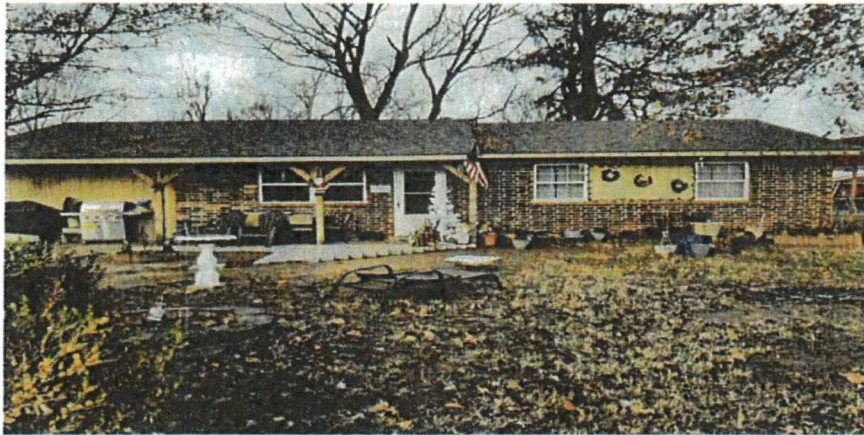

HACN HOUSING REHAB SITE DIRECTIONS

Name: #11198

Telephone: (918)718-1348

Address: 22688 S 494 Rd
Tahlequah, OK 74464

County: Cherokee Year Built: 1978

GPS Coordinates: 35.84334,-95.01450 Drive Time: 10 min

3-Bedroom

Directions: From Cherokee Nation, Take 62 W 0.8 mi turn left on S 510 Rd go 0.9 mi turn right on W 810 Rd go 1.6 mi turn right on S 494 Rd it is the 3rd house on the left

---

Maurice Gifford 918-506-9860
Cost Estimator/Inspector

12/11/25
Date