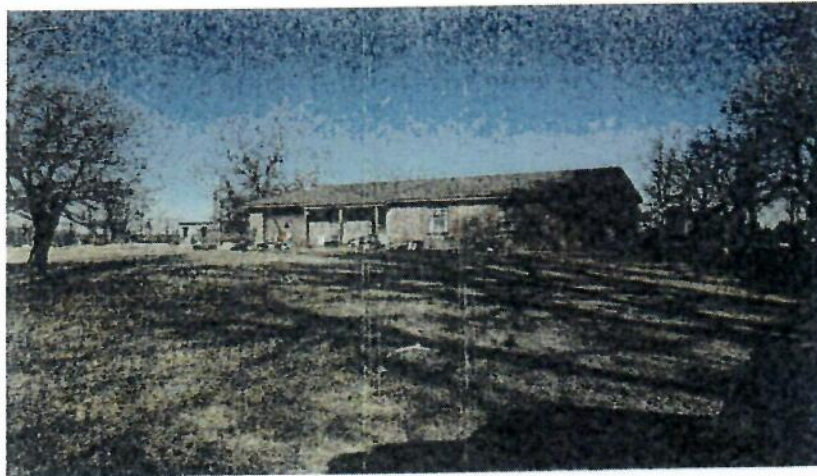

HACN HOUSING RE-HAB SITE DIRECTIONS

12193

Name:

Telephone: (918)915-1461

Address: 13245 EW 19 Rd
Delaware, OK 74027

County: Nowata Year Built: 1979

GPS Coordinates: 36.743333,-95.64341

Drive Time: 1hr 50min

3.2 Bedroom

Directions: From Cherokee Nation, From junction 60 & 169 in Nowata go north on 169 for 2.9 miles turn left on E W 19 Rd go 0.7 mi house is on the right

Maurice Gifford 918-506-9860
Cost Estimator/Inspector