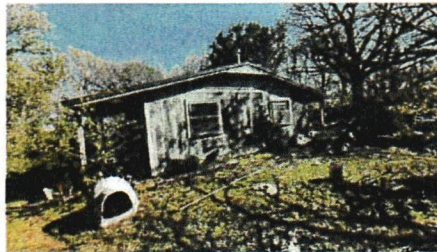

HACN HOUSING REHAB SITE DIRECTIONS

Participant: #14498

Telephone: Home: (918) 801-3729

Business: _____

Mobile: _____

Address: PO Box 44 (42130 S 559 Rd)
Eucha OK 74342

County: Delaware Year Built: 1970

GPS Coordinates: 36.40249,-94.88098