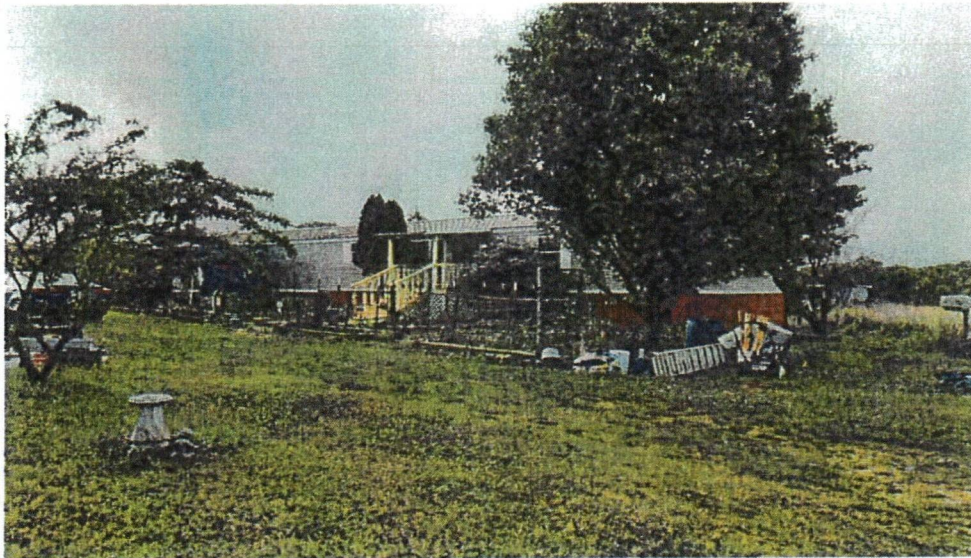

HACN HOUSING REHAB SITE DIRECTIONS

Name #12304

Telephone: (918)889-8340

Address: 15681E 670 Rd
Tahlequah, OK 74464

County: Cherokee Year Built: 2007

GPS Coordinates: 36.04536,-95.01588 Drive Time: 30 min

3-Bedroom