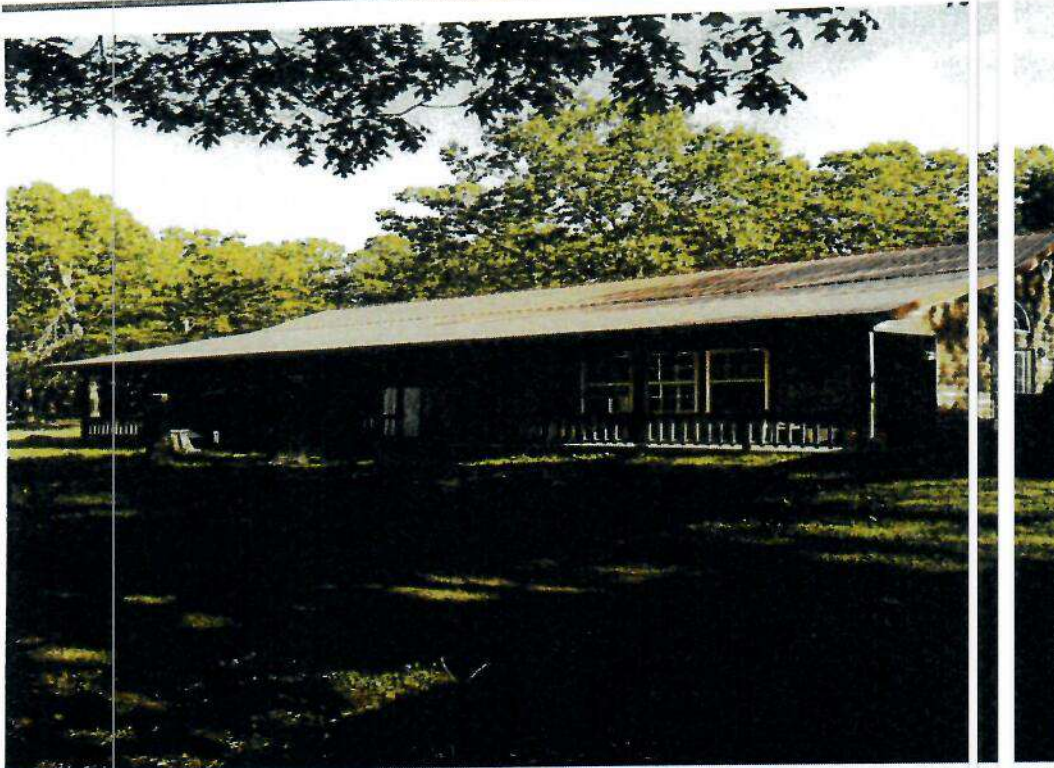

HACN HOUSING REHAB SITE DIRECTIONS

13222

Name:

Telephone: (918)868-4033

Address: 57351 S 597 Rd
Kansas, OK 74347

County: Delaware Year Built: 2004

GPS Coordinates: 36.18622,-95.82079 Drive Time: 47min

Directions: From Cherokee Nation, Follow US-62 E and OK-10 N to D4 90 Rd/N
Oaks Rd 30 min (22.5 mi) Continue on N Oaks Rd. Take E0580 Rd to S 57 Rd in
Twin Oaks 16 min (8.7 mi)
57351 S 597 Rd
Kansas, OK 74347