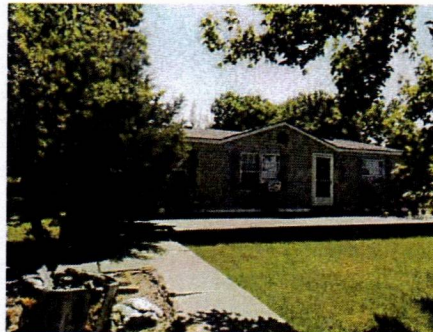

HACN HOUSING REHAB SITE DIRECTIONS

Participant: #13345

Telephone: Home: (918) 638-3426

Business: _____

Mobile: _____

Address: 6800 E 335 Rd
Talala OK 74080

County: Rogers Year Built: 1998

GPS Coordinates: 36.5320622736202, -
95.70947196060108

Directions: From Cherokee Nation, Take Hwy 62 west to the Muskogee Tpk. Go North on Muskogee Tpk to Broken Arrow and continue West on Hwy 51 to Hwy 169 and go North to Talala. In Talala turn west on Watova St. Go to where Watova "tees" into Farrar St. Turn north on Farrar and in 1 block it will force you to curve west on E 335 Rd. Home will be 1st house on south (left) side.