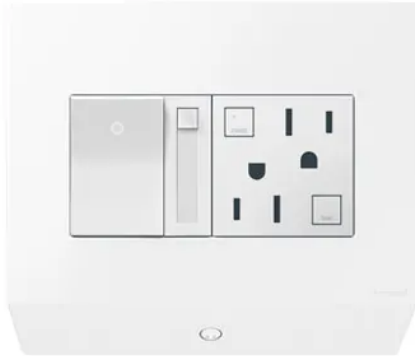

Shipping to: **Tulsa, OK** ▾

What are you shopping for?

Log In
Orders & Returns ▾

Shop All Departments Bathroom Kitchen Lighting Fans Hardware Appliances Furniture & Decor Outdoor HVAC Flooring Commercial Clearance

Fall Bathroom Sale - Save up to 50%

Build.com Credit Card

FREE Standard Ground Shipping on Orders over $49

Home > Brands > Legrand > Electrical Outlets > Legrand APCB62

Item # bci3119137

Legrand adorne Lighting Control Box with Paddle Dimmer and 15A GFCI

Model: APCB6W2

from the Adorne Collection

1 Review | Write a Review

$96.78

Finish: White

Titanium
$96.78
Special Order

Select

White
$96.78
18 In Stock

Select

Free Shipping!

Leaves the Warehouse in 3 to 4 business days

[Not Shipping to 74133?](#)

Chat

18 In Stock

Hello! Do you have questions or need assistance? Click below to chat with us.

- 1 +

Add to Cart

Save to Project

Compare

Return & Shipping Details

Buy Now, Take 12 Months to Pay On orders of $1,000 or more

With the Build.com Credit Card¹

Apply Now

Customers Also Viewed

iDevices IDEV0010
(0)
Starting at $99.95

Legrand AGFTR1524-PACK
(1)
Starting at $142.32

iDevices IDEV0001-5
(0)
Starting at $149.75

Legrand ARPTR201G2
(0)
Starting at $44.06

Legrand RCD38TR
(0) Start Chatting
Starting at $23.89

Legrand ARPTR152GM2
(1)
Starting at $53.66