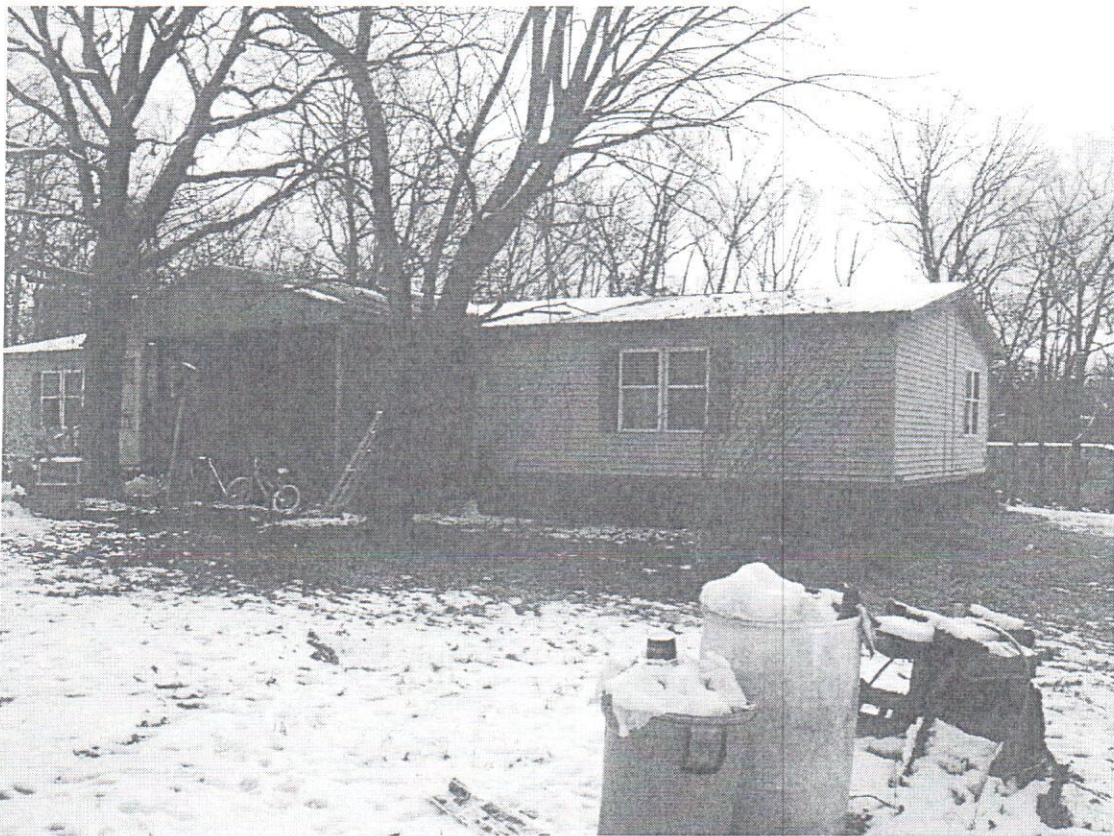

HACN HOUSING REHAB SITE DIRECTIONS

Name: Juanita Gay

Telephone: (918)521-4261

Address: 20628 S 550 Rd.
welling, OK 74471

County: Cherokee Year Built: 1999

GPS Coordinates: N 35.87567' W094.91381' Drive Time: 20 minutes