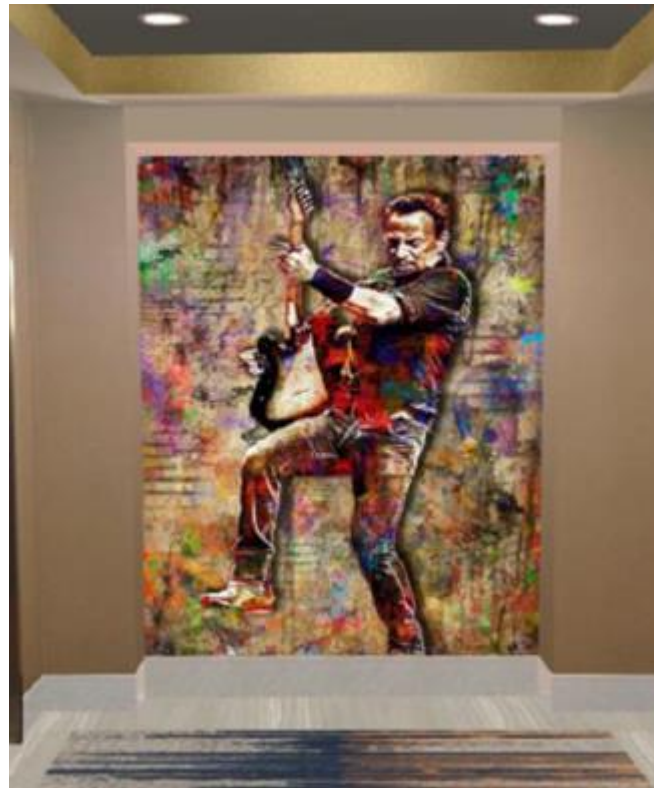

Graphic Design RFP

Hard Rock Tulsa

Hard Rock Tower Renovation

Part 1: 11 unique artist images acquired from Getty Images to be digitally manipulated as shown below for inspiration. All **11 images** should follow same graphic an color scheme but will be different artists. Getty Images will be acquired by CNE and provided to the graphic artist.

EXISTING HONEYMOON SUITE

EXISTING 3-BAY SUITE

EXISTING 2-BAY SUITE

EXISTING 3-BAY SUITE

 ART/MEMORABILIA LOCATION

Part 2: Corridor imagery. 5 artists per floor, 4 sets of floors = 20 images touched by the graphic artist. Image rights will be acquired through Getty images by CNE to be digitally manipulated by graphic designer. CNE provides images to graphic designer.