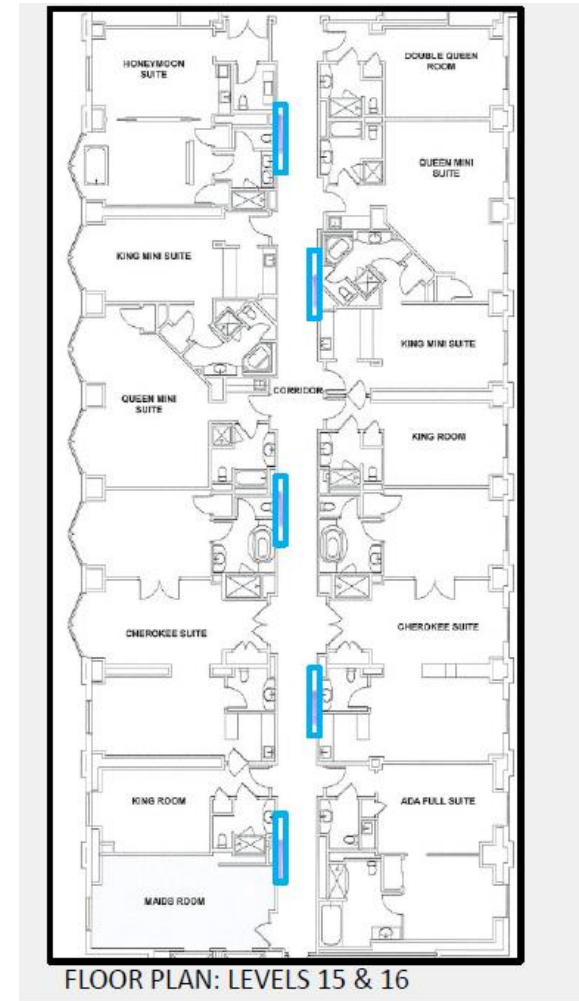

Graphic design should follow/complement the scheme & design of the image found in the elevator lift landing