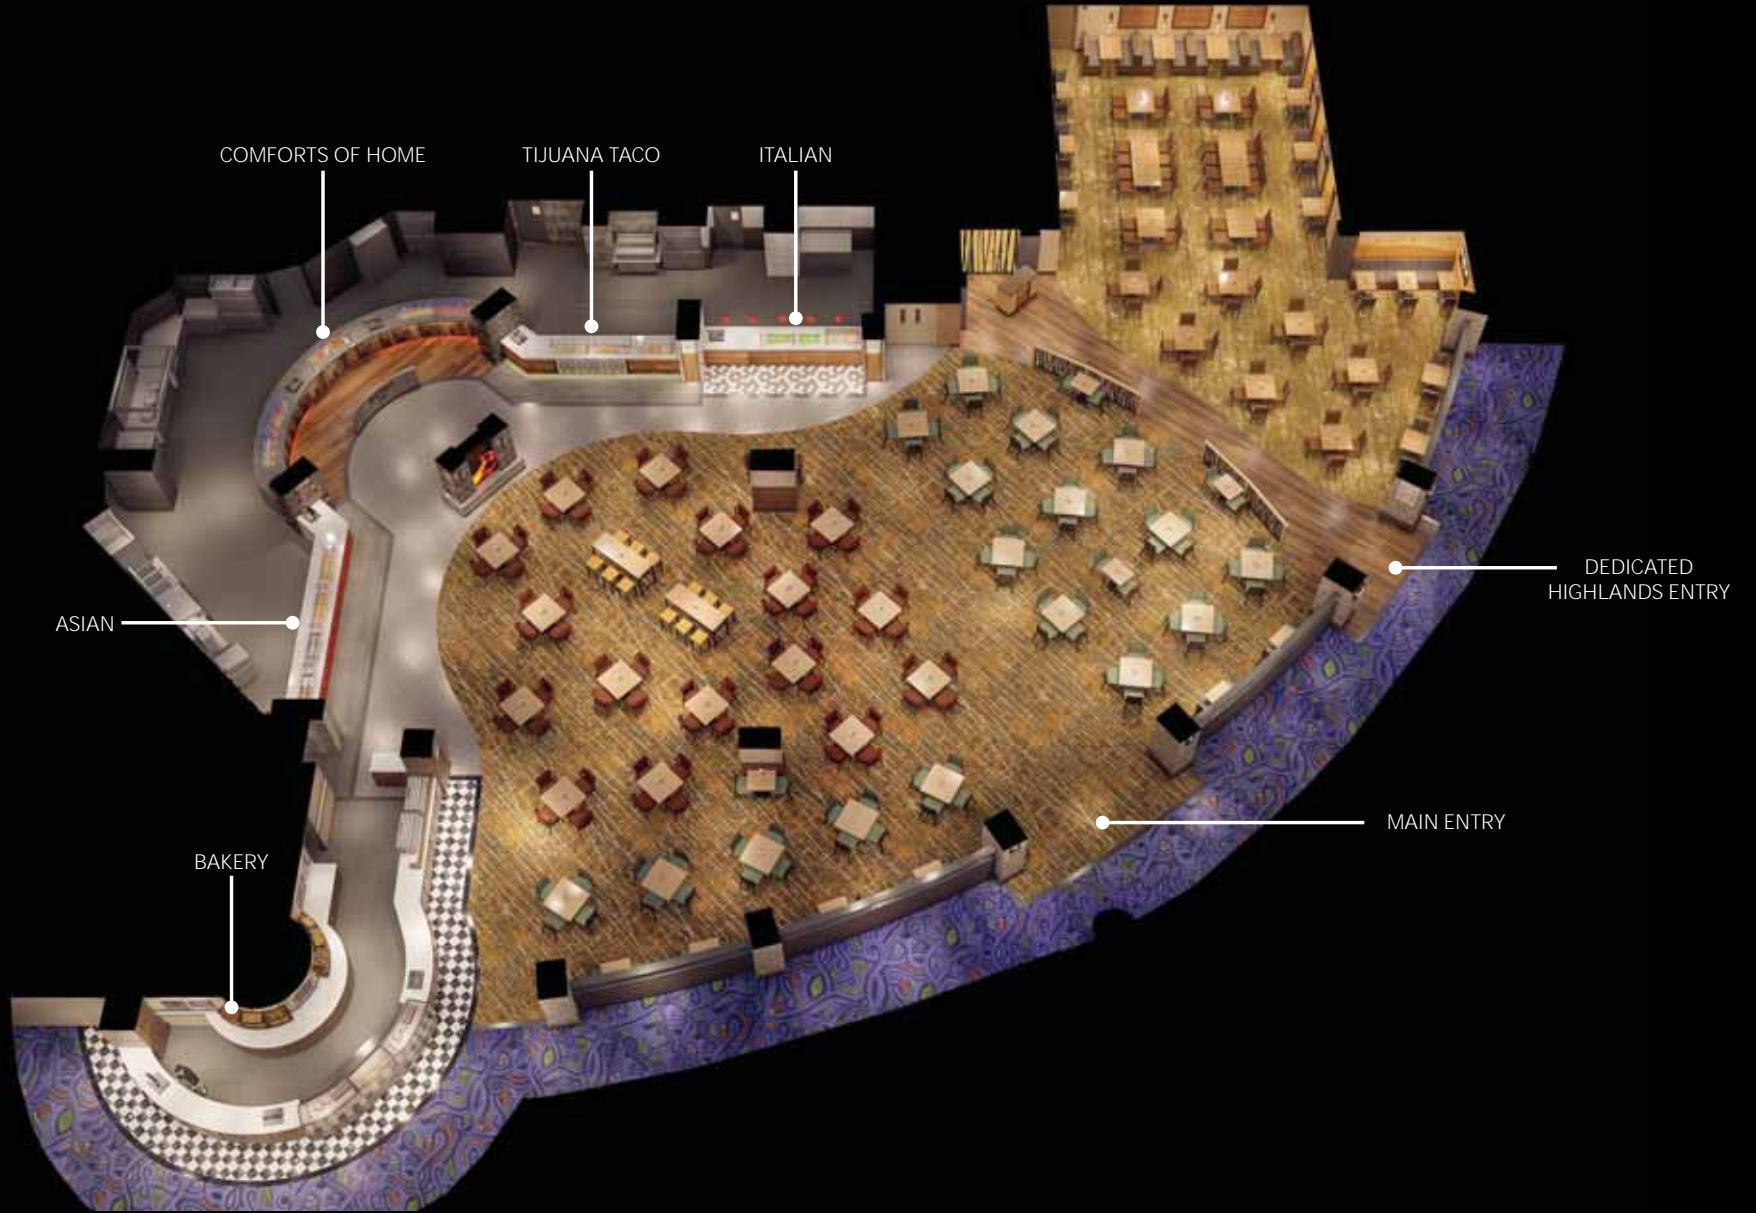

SEAT COUNT: 264

CHEROKEE WEST SILOAM | FOOD COURT DESIGN CONCEPT

CONCEPTUAL DESIGN RENDERINGS ONLY. CONSTRUCTION DETAILS, MATERIALS, COLORS, FINISHES, ETC., MAY VARY IN FINAL INSTALLATION.

CHEROKEE WEST SILOAM | FOOD COURT DESIGN CONCEPT

CONCEPTUAL DESIGN RENDERINGS ONLY. CONSTRUCTION DETAILS, MATERIALS, COLORS, FINISHES, ETC., MAY VARY IN FINAL INSTALLATION.

CHEROKEE WEST SILOAM | FOOD COURT DESIGN CONCEPT

CONCEPTUAL DESIGN RENDERINGS ONLY. CONSTRUCTION DETAILS, MATERIALS, COLORS, FINISHES, ETC., MAY VARY IN FINAL INSTALLATION.

CHEROKEE WEST SILOAM | FOOD COURT DESIGN CONCEPT

CONCEPTUAL DESIGN RENDERINGS ONLY. CONSTRUCTION DETAILS, MATERIALS, COLORS, FINISHES, ETC., MAY VARY IN FINAL INSTALLATION.

CHEROKEE WEST SILOAM | FOOD COURT DESIGN CONCEPT

CHEROKEE WEST SILOAM | FOOD COURT DESIGN CONCEPT

CONCEPTUAL DESIGN RENDERINGS ONLY. CONSTRUCTION DETAILS, MATERIALS, COLORS, FINISHES, ETC., MAY VARY IN FINAL INSTALLATION.