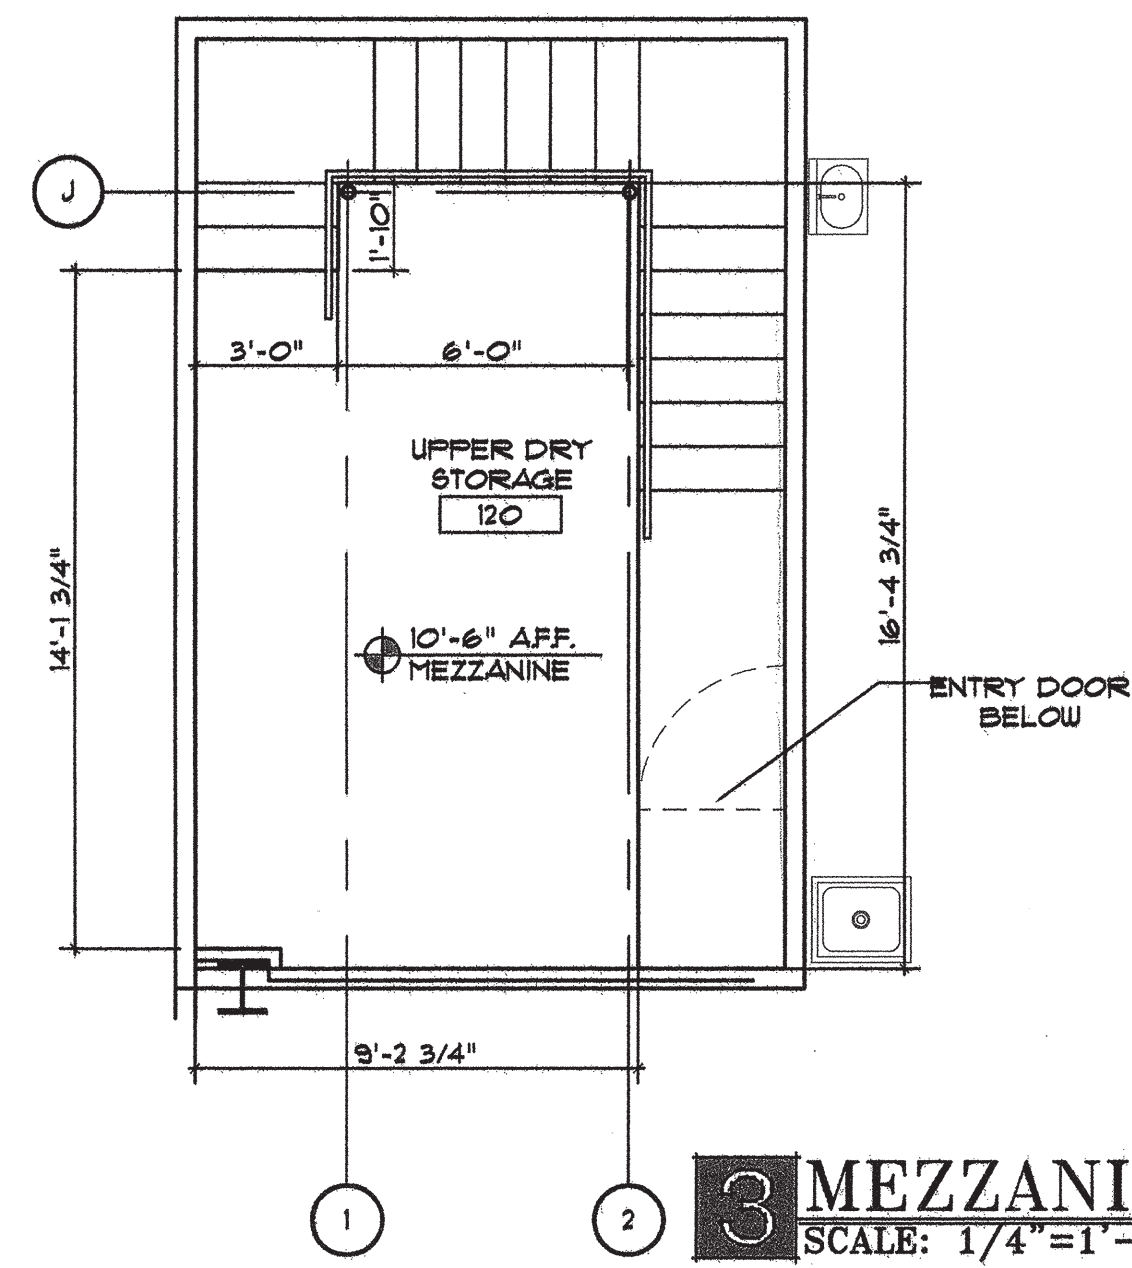

TOBY KEITH'S
At the Cherokee Casino
Catoosa, Oklahoma

ISSUES	REVISIONS
REVIEW	09-09-2008 SMP
REVIEW	10-09-2008 SMP
100% CD	11-25-08 SMP

SHEET TITLE
PLAN LAYOUT

SHEET NUMBER
A2.1

PROJECT #
TAP # 0737

FILE #
P/0737/CD/A2.1.DWG