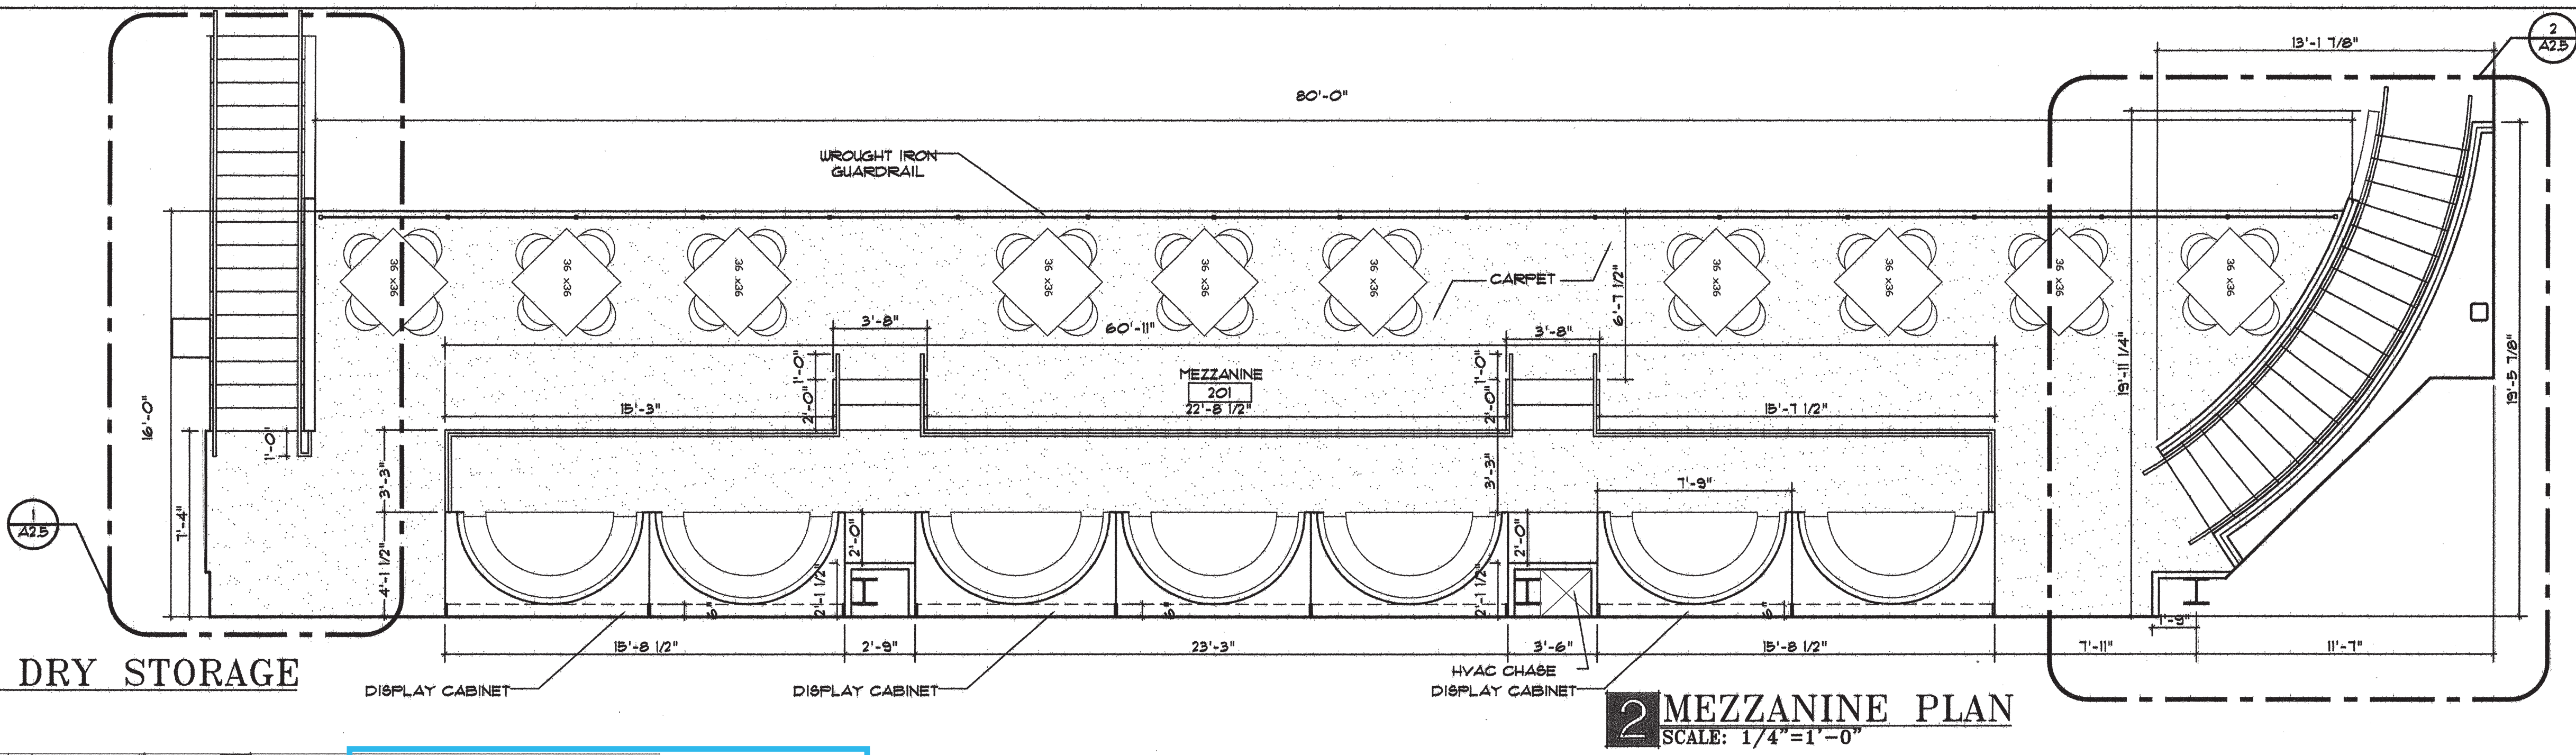

TOBY KEITH'S
At the Cherokee Casino
Catoosa, Oklahoma

ISSUES	REVISIONS
REVIEW	09-09-2008 SMP
REVIEW	10-09-2008 SMP
100% CD	11-25-08 SMP

SHEET TITLE
PLAN LAYOUT

SHEET NUMBER
A2.1

PROJECT #
TAP # 0737

FILE #
P/0737/CD/A2.1.DWG