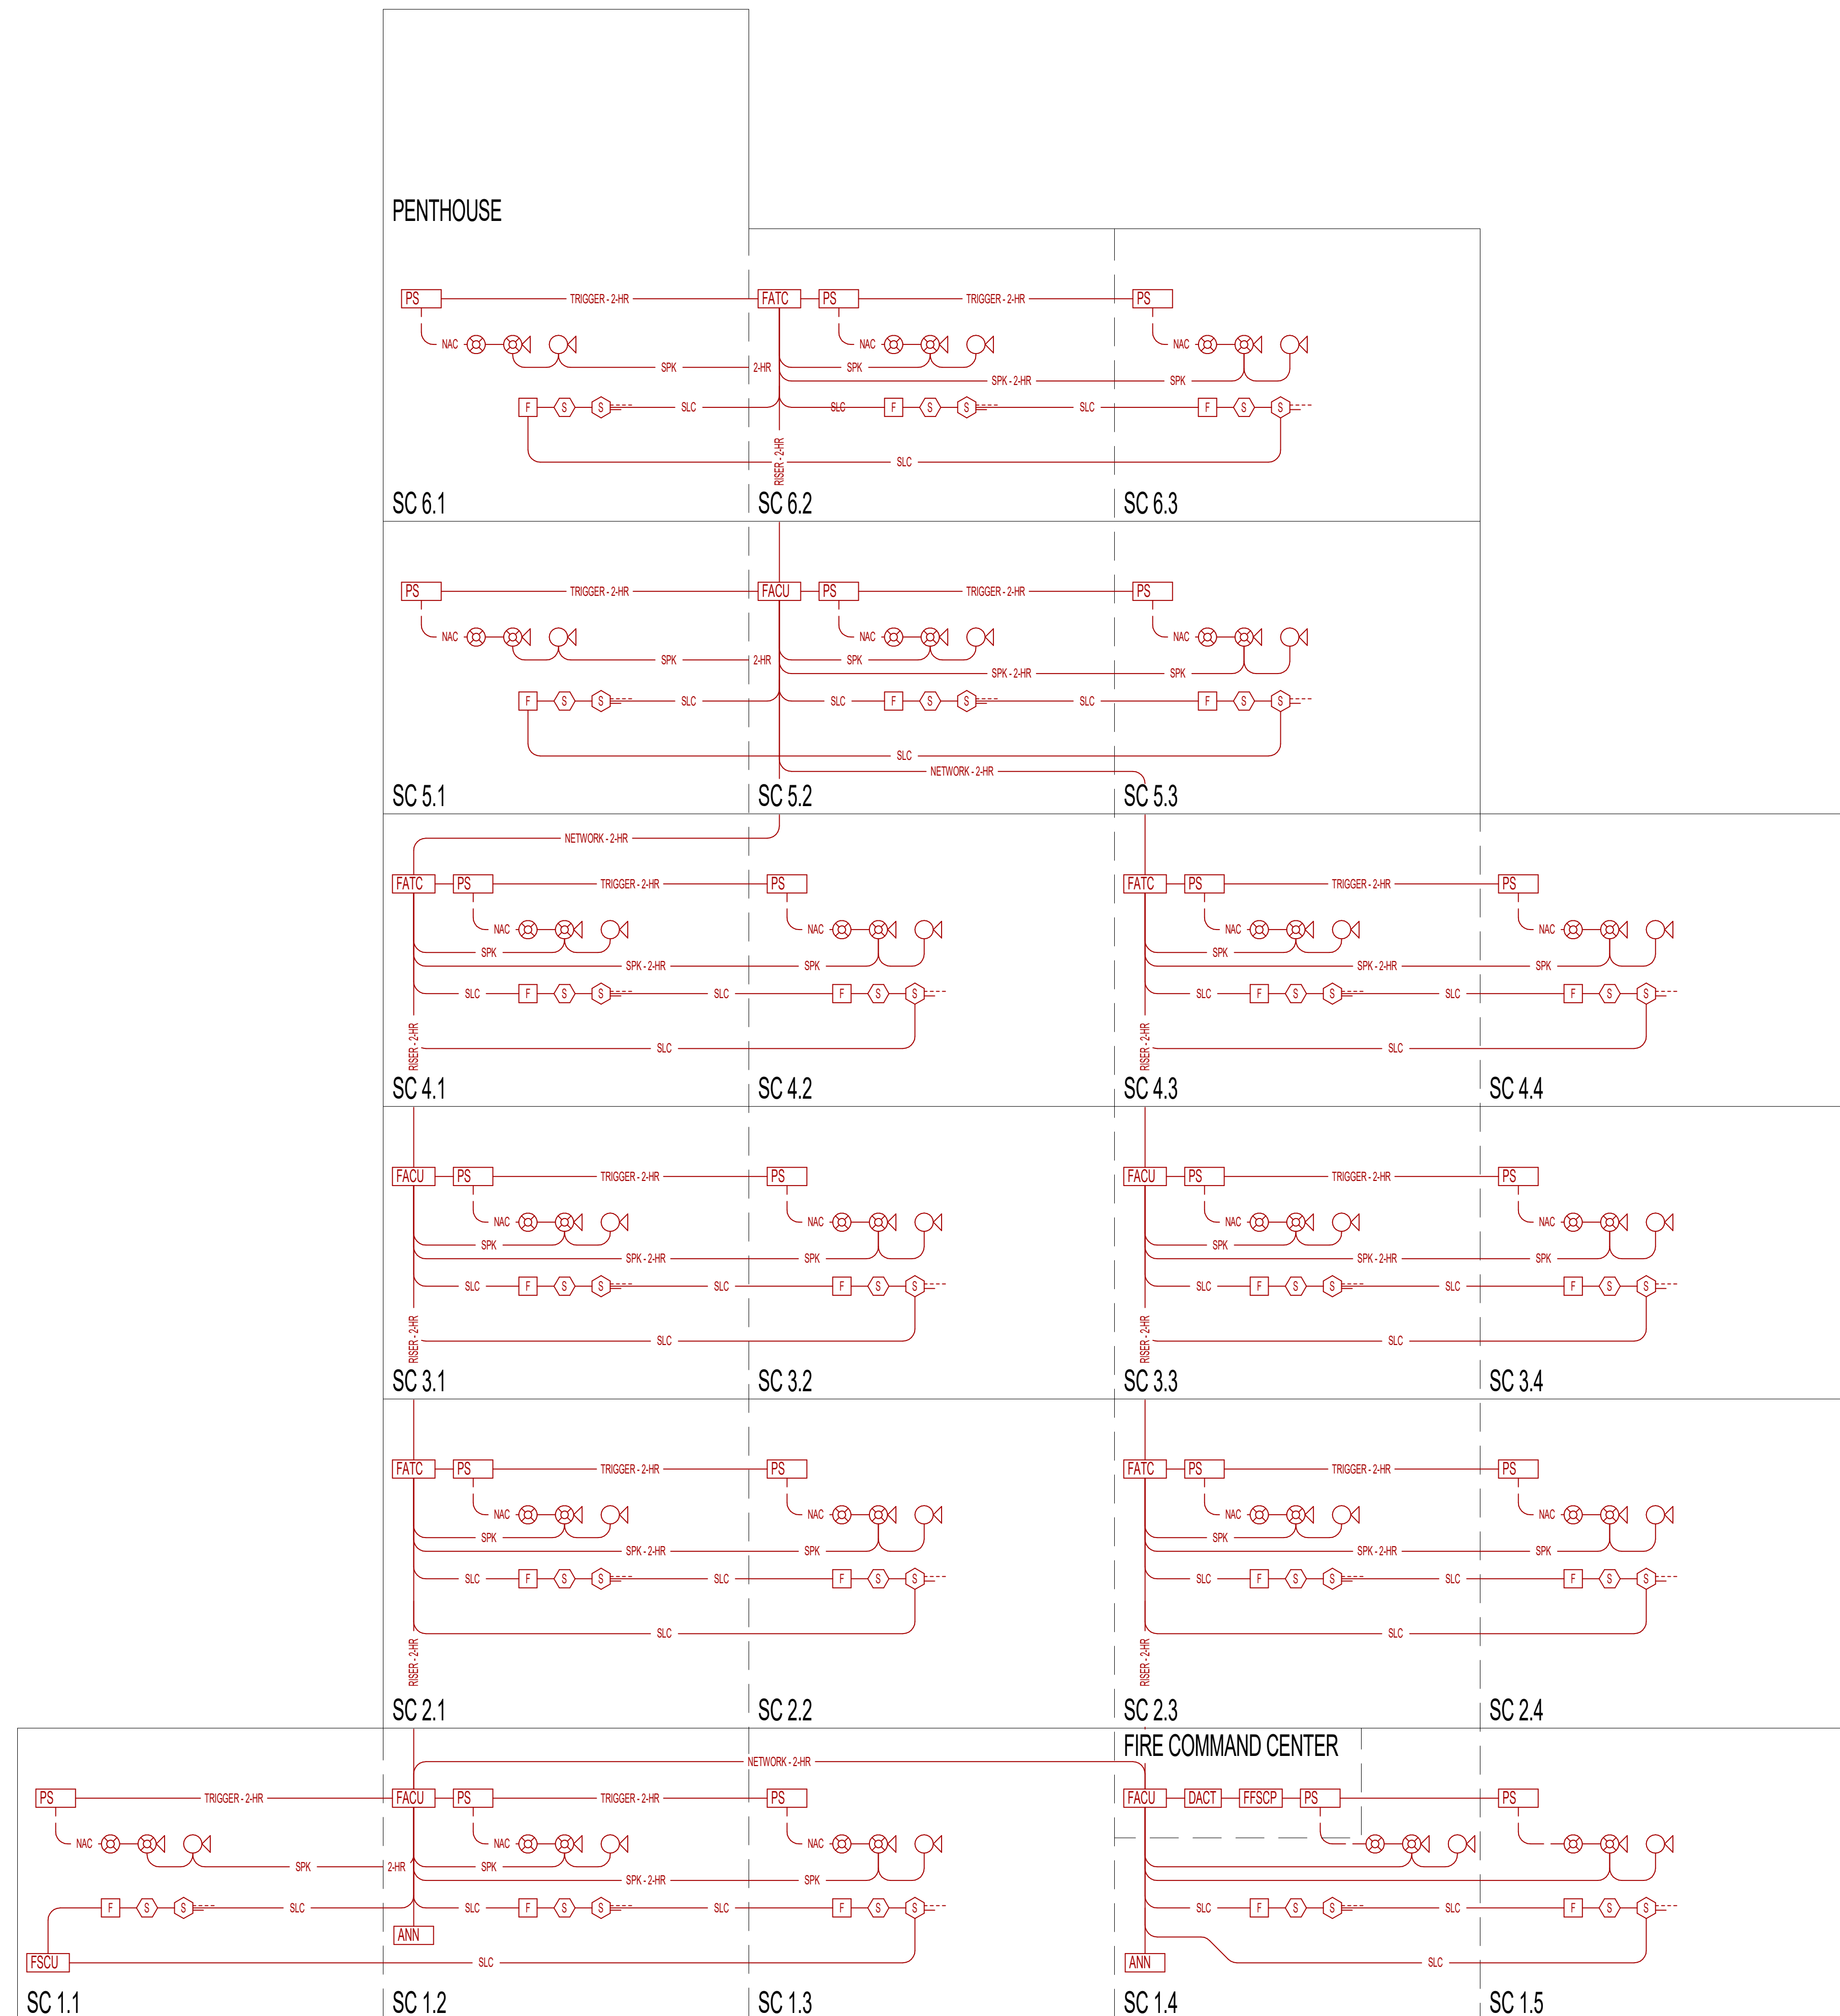

- HELIPAD
205'-0"
- ROOF
198'-0"
- LEVEL 06
182'-0"
- LEVEL 05
166'-0"
- LEVEL 04
150'-0"
- LEVEL 03
134'-0"
- LEVEL 02
116'-0"
- LEVEL 01
100'-0"

01 FIRE ALARM RISER DIAGRAM
NTS

#	DATE	REVISIONS DESCRIPTION