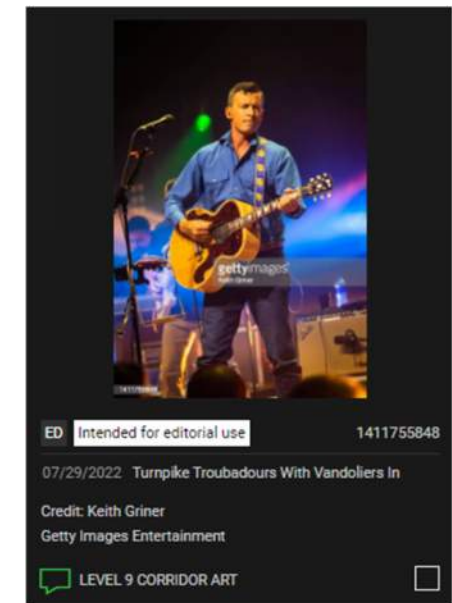

CORRIDOR

(5) Getty Images for Triptych art