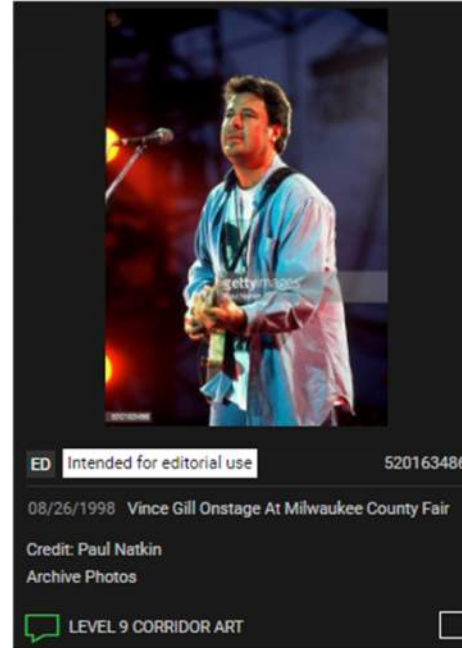

CORRIDOR

(5) Getty Images for Triptych art