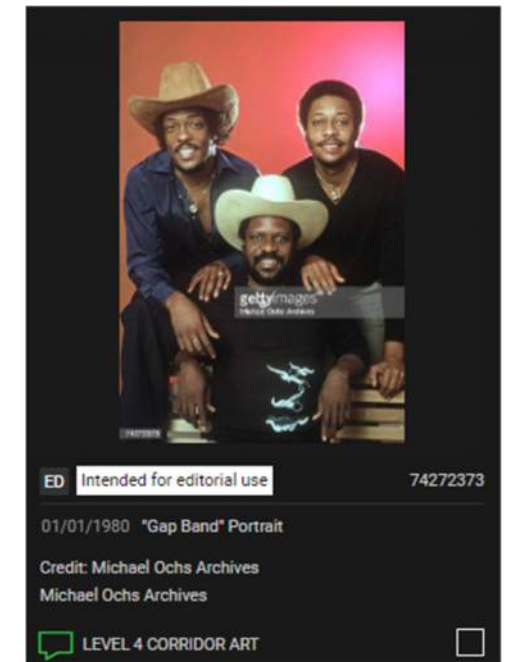

CORRIDOR

(5) Getty Images for Triptych art