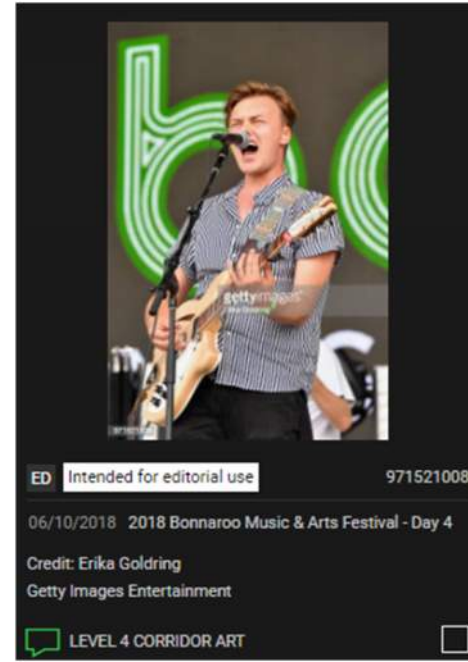

CORRIDOR

(5) Getty Images for Triptych art