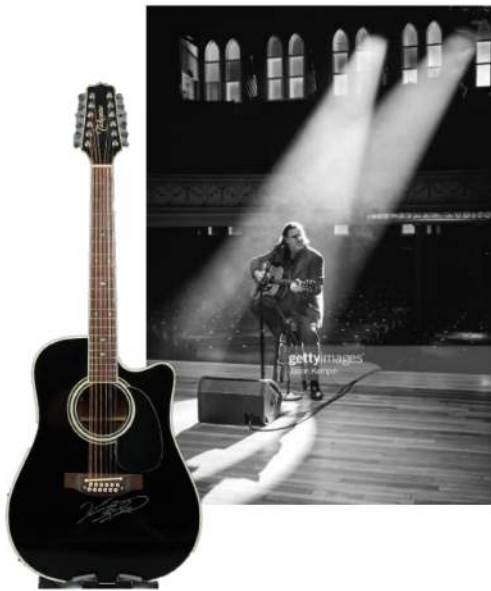

(1) Getty Image for Wall Mural

"There's a dance we do in Oklahoma
A dance like you've never seen" - *Vince Gill*