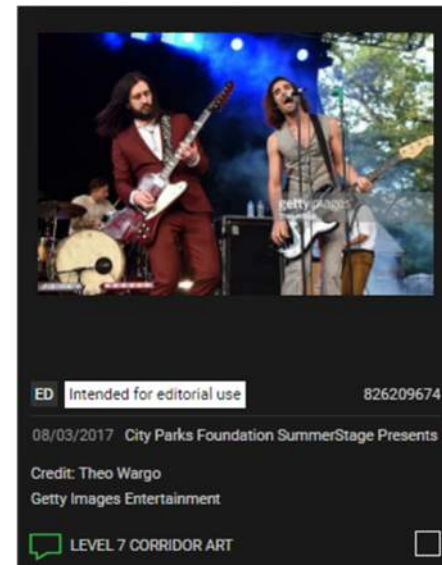

Neon lyrics color and font

CORRIDOR

(5) Getty Images for Triptych art

Level 7

ELEVATOR LANDING

(1) Getty Image for Wall Mural

Replaced with guitar art 36"W x 60"H

KINGS OF LEON GUITAR
A Gibson Howard Roberts Fusion guitar signed by the members of Kings of Leon