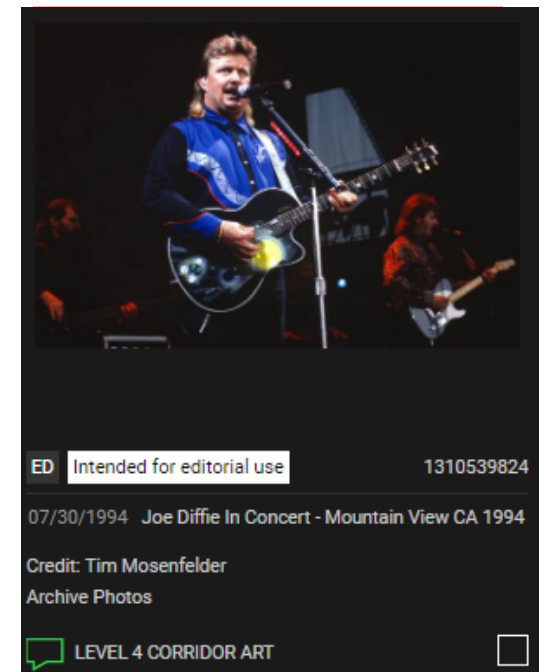

Was mislabeled, corrected tag to: Level 4.