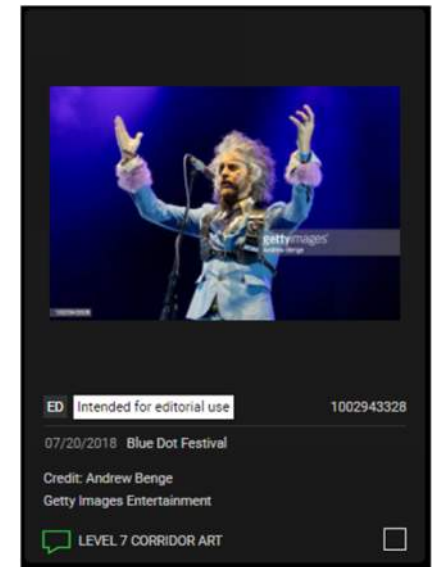

ALL AMERICAN REJECTS
*Relocate all items from existing display case in casino to this level.

Memorabilia to be displayed in **LARGE** millwork

Neon Lyrics TBD

WC Pending HRI review/approval

All American Reject
Lyrics to go here

Neon lyrics color and font

CORRIDOR

(5) Getty Images for Triptych art

Level 7

ELEVATOR LANDING

(1) Getty Image for Wall Mural

Replaced with guitar art 36"W x 60"H

KINGS OF LEON GUITAR
A Gibson Howard Roberts Fusion guitar signed by the members of Kings of Leon