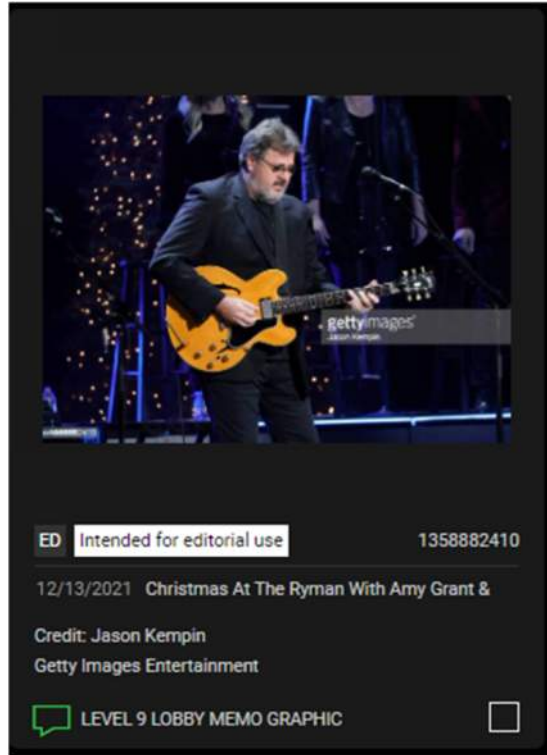

ELEVATOR LANDING

Replaced with guitar art 36"W x 60"H