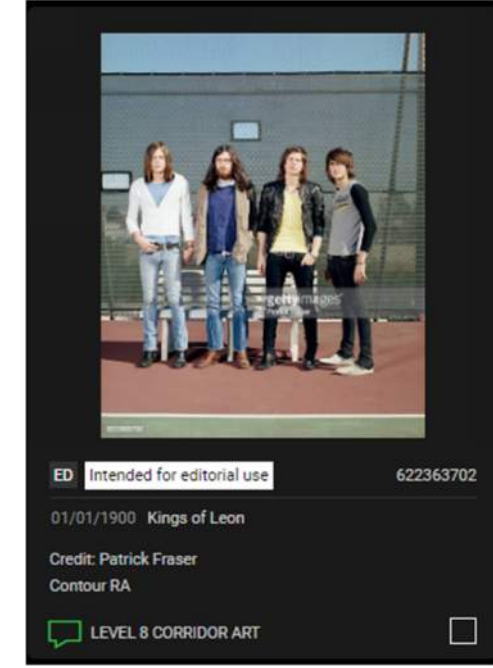

Neon lyrics color and font

CORRIDOR

(5) Getty Images for Triptych art

Level 7

ELEVATOR LANDING

(1) Getty Image for Wall Mural

Replaced with guitar art 36"W x 60"H

KINGS OF LEON GUITAR
A Gibson Howard Roberts Fusion guitar signed by the members of Kings of Leon

"You know that I could use somebody
Someone like you"- Kings of Leon

KING OF LEON
LYRICS TO GO HERE

Memorabilia to be displayed in **SMALL** millwork

Neon lyrics color and font

Neon Lyrics TBD

CORRIDOR

(5) Getty Images for Triptych art