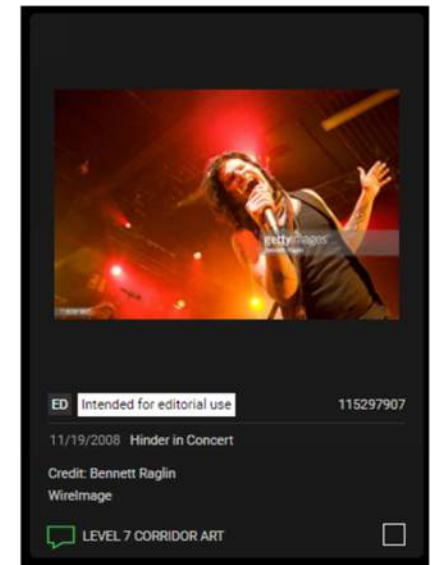

Neon lyrics color and font

CORRIDOR

(5) Getty Images for Triptych art

Level 7

ELEVATOR LANDING

(1) Getty Image for Wall Mural

Replaced with guitar art 36"W x 60"H

KINGS OF LEON GUITAR
A Gibson Howard Roberts Fusion guitar signed by the members of Kings of Leon