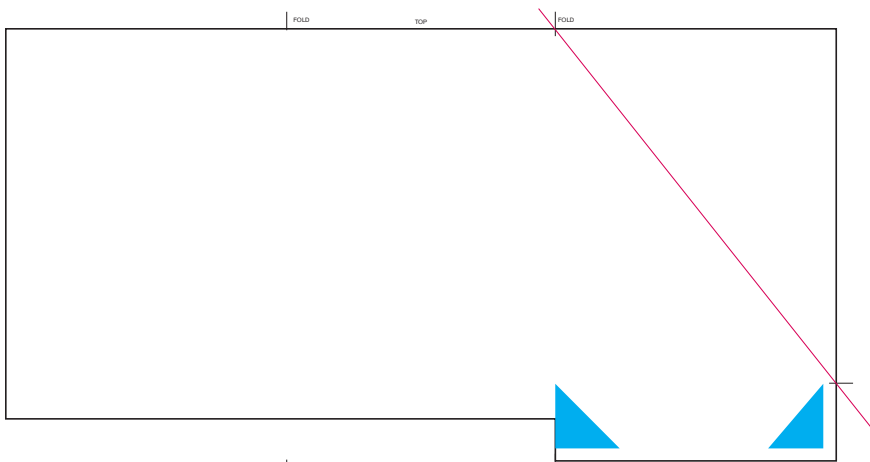

SPEC SHEET

CNENT 83391 / 2136325 ROL HOTEL KEY CARD HOLDER UPDATE

FLAT SIZE: 8.25" x 3.5"

FOLDED: 2.75" X 3.5"

PAPER: WHITE, MATTE, 100# COVER

PRINTING: 4/4

BLEED: .125" ON ALL SIDES

FINISHING: DIE CUT/SCORE, GLUE

Outside

-  Tabs
-  Dieline

Inside