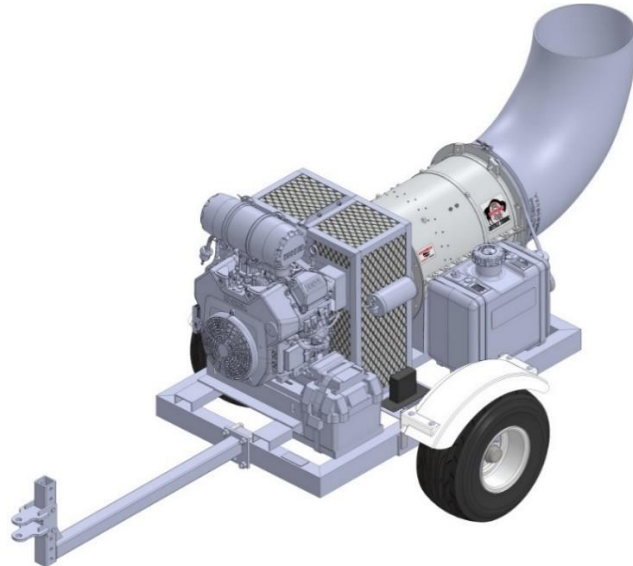

## CYCLONE KB6 DEBRIS BLOWER MODEL # BT-CKB6

<b>Control</b>	12V Wireless system w/ remote engine start /stop (no choke required), Throttle Control, 360° Nozzle Control and Auto Nozzle Position System
<b>Transmitter</b>	Hand held wireless transmitter with push button control (water resistant)
<b>Battery</b>	12V 300 CCA
<b>Machine Warranty</b>	10 Year Manufacturer Warranty
<b>Kohler Engine Warranty</b>	3 Year Warranty
<b>Frame Length (Skid Mount)</b>	48"
<b>Overall Length with Nozzle (Skid Mount)</b>	75"
<b>Overall Length with Nozzle</b>	112"
<b>Frame Width (Skid Mount)</b>	28"
<b>Overall Width w/ Wheels</b>	48"
<b>Height</b>	39"
<b>Fuel Capacity</b>	6 gallons
<b>Weight</b>	470 lbs.
<b>Input Power</b>	ECH749 Kohler Gasoline Engine (EFI engine does not have a choke)
<b>Input RPM</b>	Adjustable Throttle up to 3900 RPM (more fuel economy when ran below 3600 RPM)
<b>Nozzle</b>	Aerospace Polymer Nozzle (optional aluminum nozzles are available)
<b>Outlet Size</b>	Approx. 12"
<b>Tires</b>	18 x 8.50-8
<b>Trailer</b>	Bolt on trailer package with adjustable hitch
<b>Shipping Weight</b>	565 lbs. (256.28kg)
<b>Shipping Box Size</b>	52"(132.08cm) x 36"(91.44cm) x 48"(121.92cm)